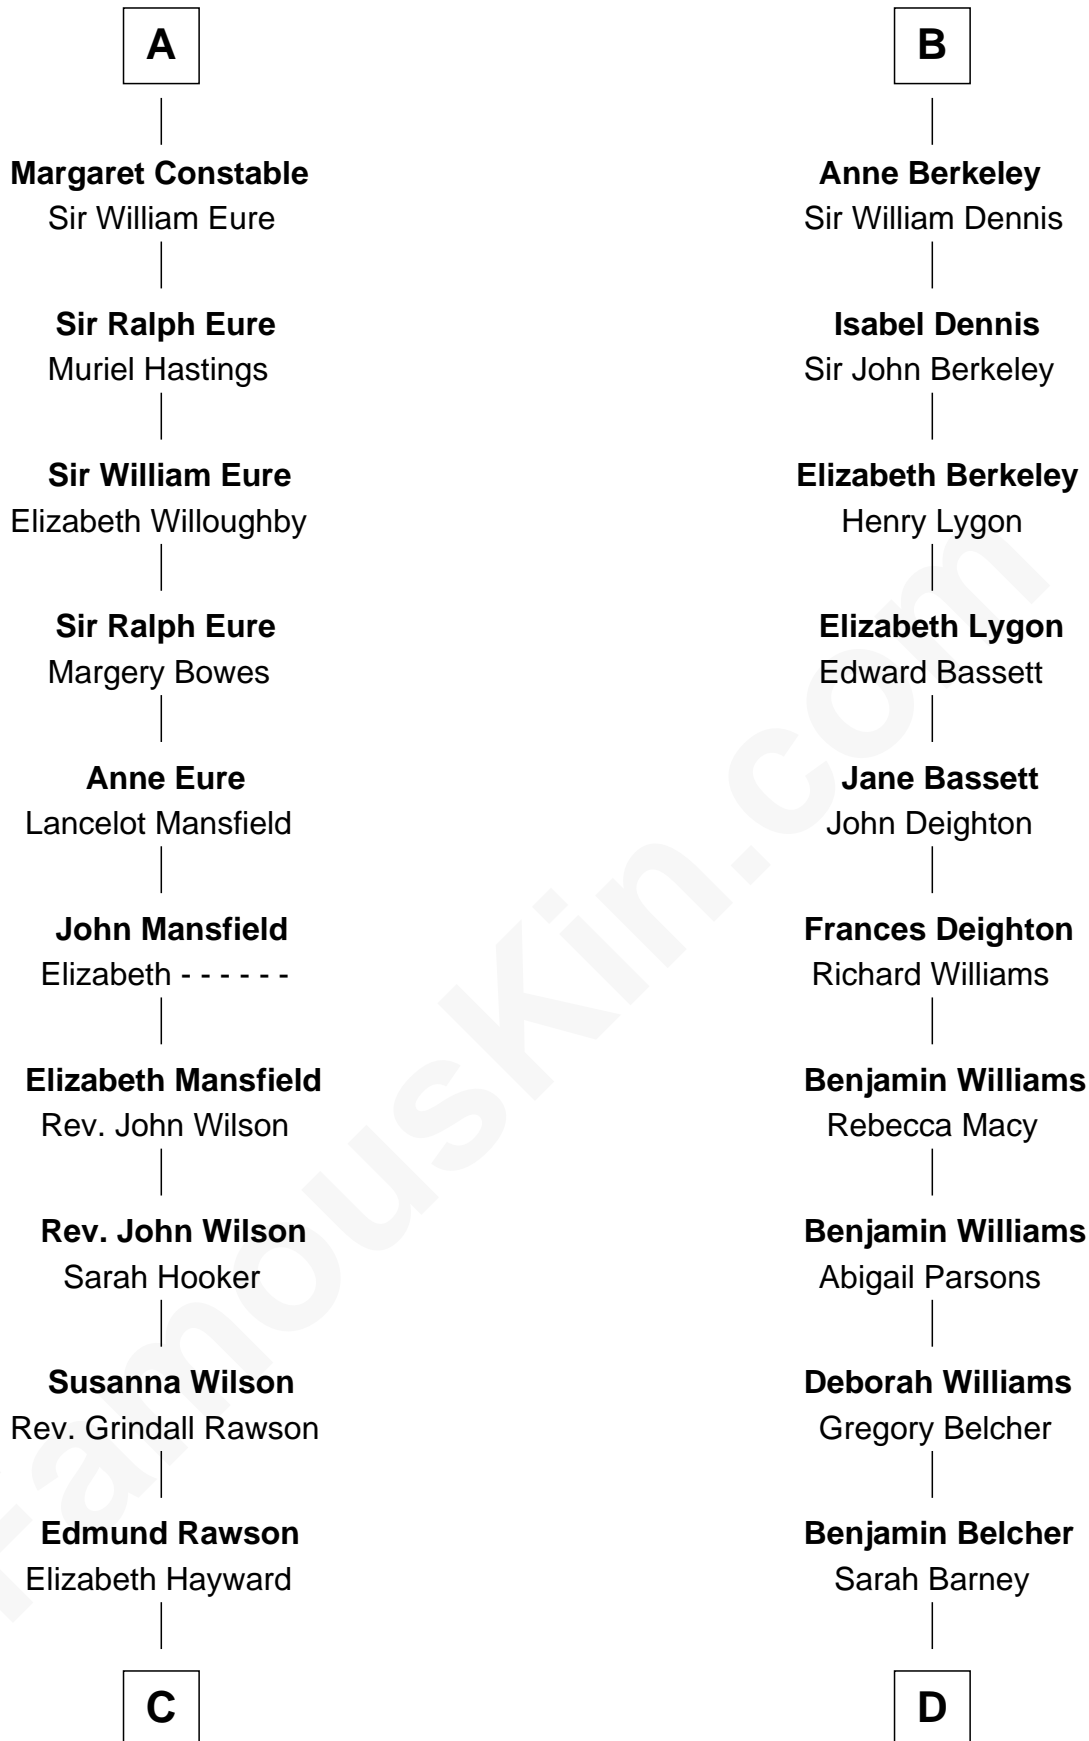

FamousKin.com
Relationship Chart of
William Howard Taft
27th U.S. President

20th cousin 1 time removed of
General Douglas MacArthur
U.S. Army - World War II

C

Abner Rawson

Mary Allen

Rhoda Rawson

Aaron Taft

Peter Rawson Taft

Sylvia Howard

Alphonso Taft

Louisa Maria Torrey

William Howard Taft

27th U.S. President

D

Benjamin Barney Belcher