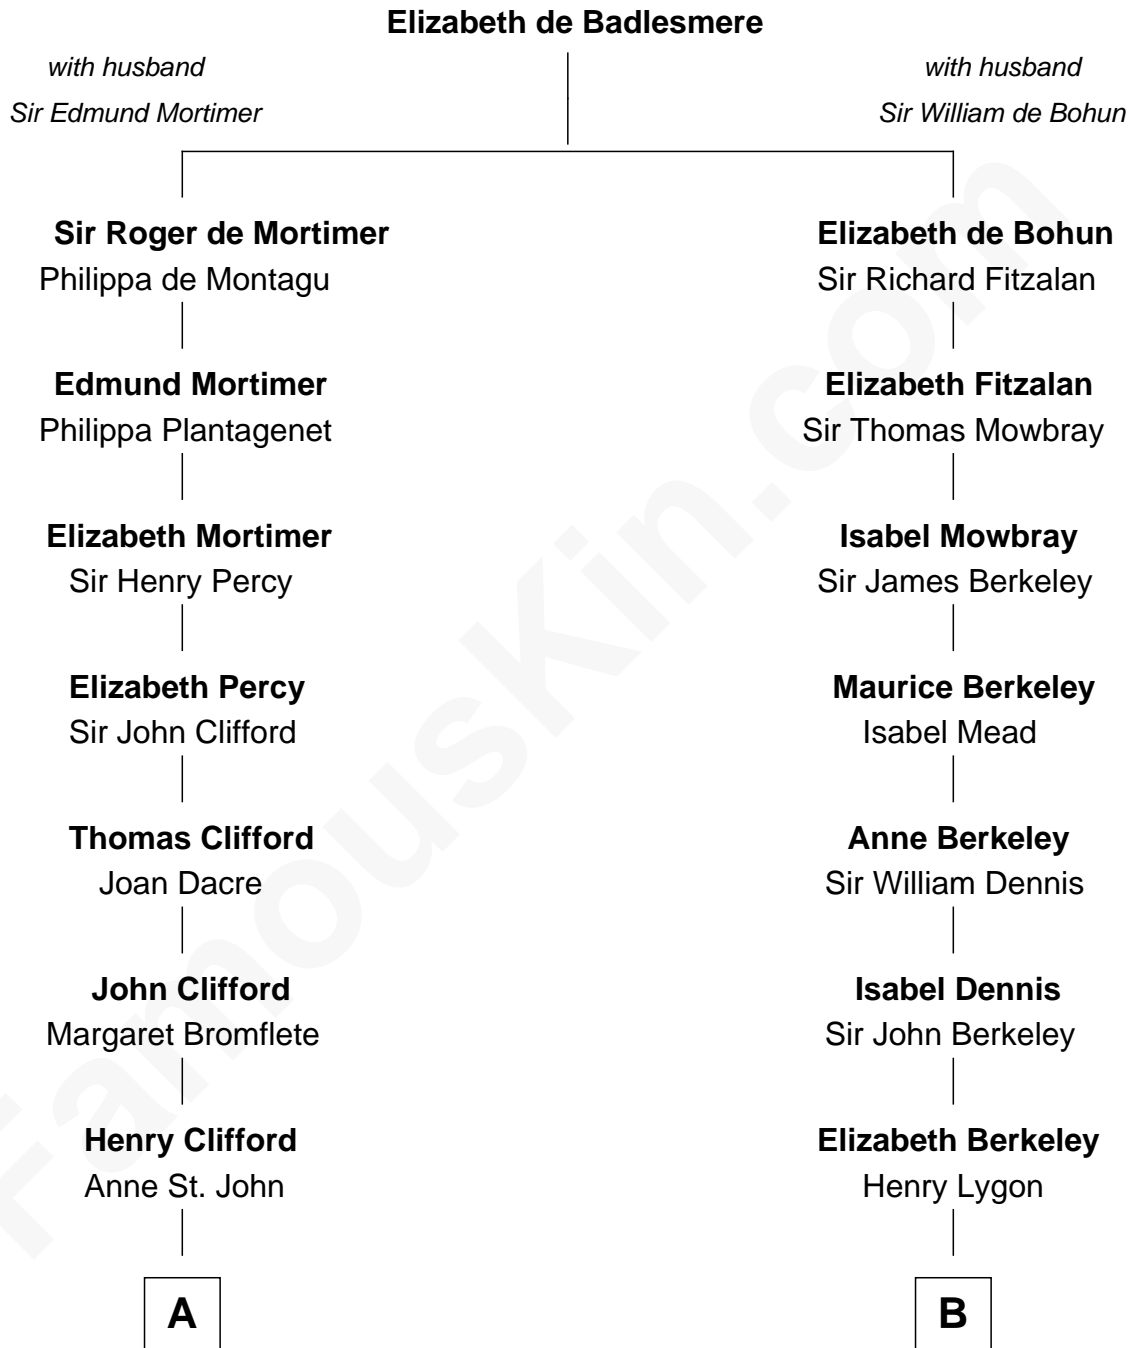

FamousKin.com
Relationship Chart of
William Howard Taft
27th U.S. President

17th cousin 2 times removed of
General Douglas MacArthur
U.S. Army - World War II

C

—
Peter Rawson Taft

Sylvia Howard

—
Alphonso Taft

Louisa Maria Torrey

—
William Howard Taft

27th U.S. President

FamousKin.com