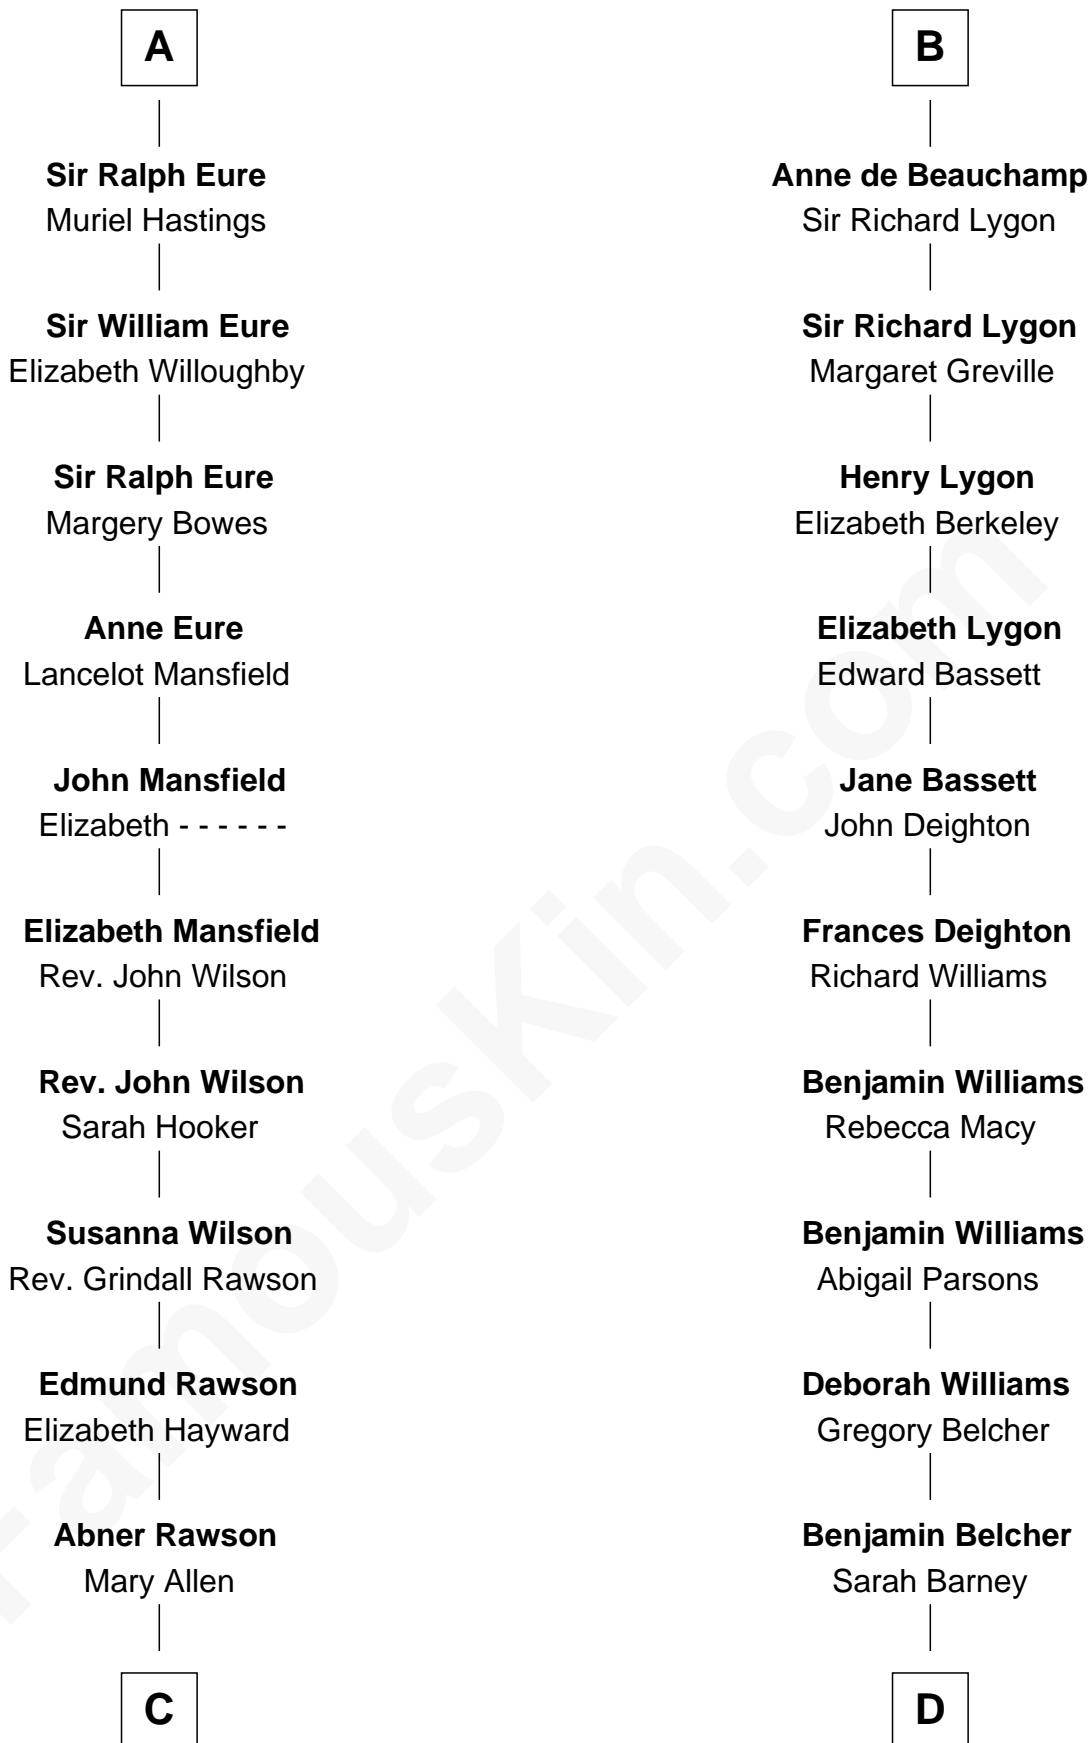

FamousKin.com Relationship Chart of

William Howard Taft

27th U.S. President

20th cousin of

General Douglas MacArthur

U.S. Army - World War II

Sir Hugh le Despencer

Isabella de Beauchamp

Ellen Roche

Margaret Ferrers

John de Beauchamp

Sir Richard de Beauchamp

Elizabeth Stafford

B

C

Rhoda Rawson

Aaron Taft

Peter Rawson Taft

Sylvia Howard

Alphonso Taft

Louisa Maria Torrey

William Howard Taft

27th U.S. President

D