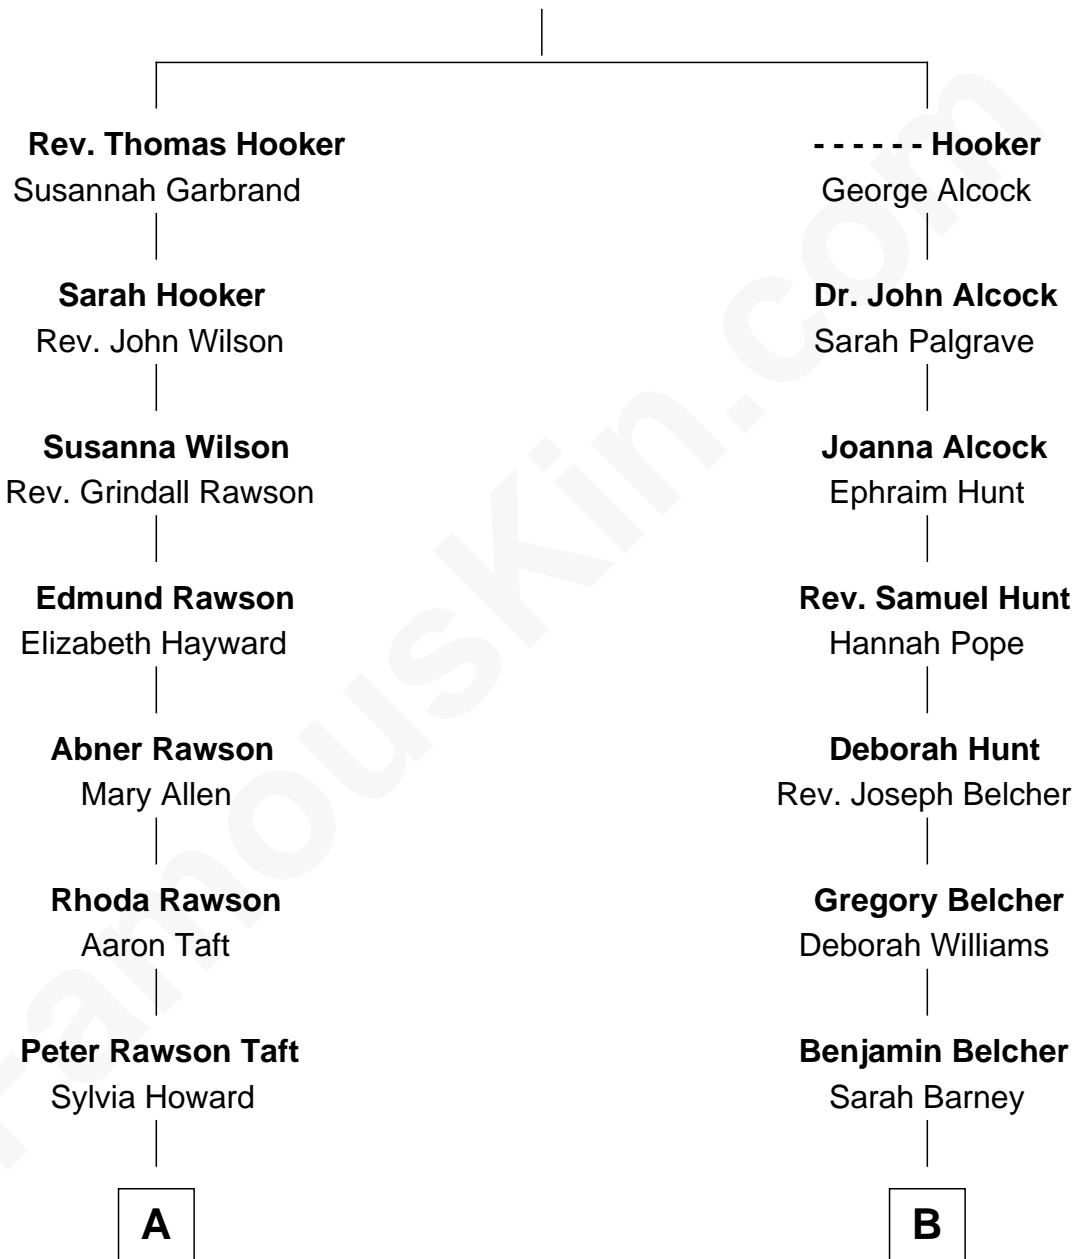

FamousKin.com
Relationship Chart of
William Howard Taft
27th U.S. President

8th cousin 2 times removed of
General Douglas MacArthur
U.S. Army - World War II

Thomas Hooker

A

Alphonso Taft
Louisa Maria Torrey

William Howard Taft
27th U.S. President

B

Benjamin Barney Belcher
Olive - - - - -

Aurelia Belcher
Arthur MacArthur

Gen. Arthur MacArthur
Mary Pinckney Hardy

General Douglas MacArthur
U.S. Army - World War II