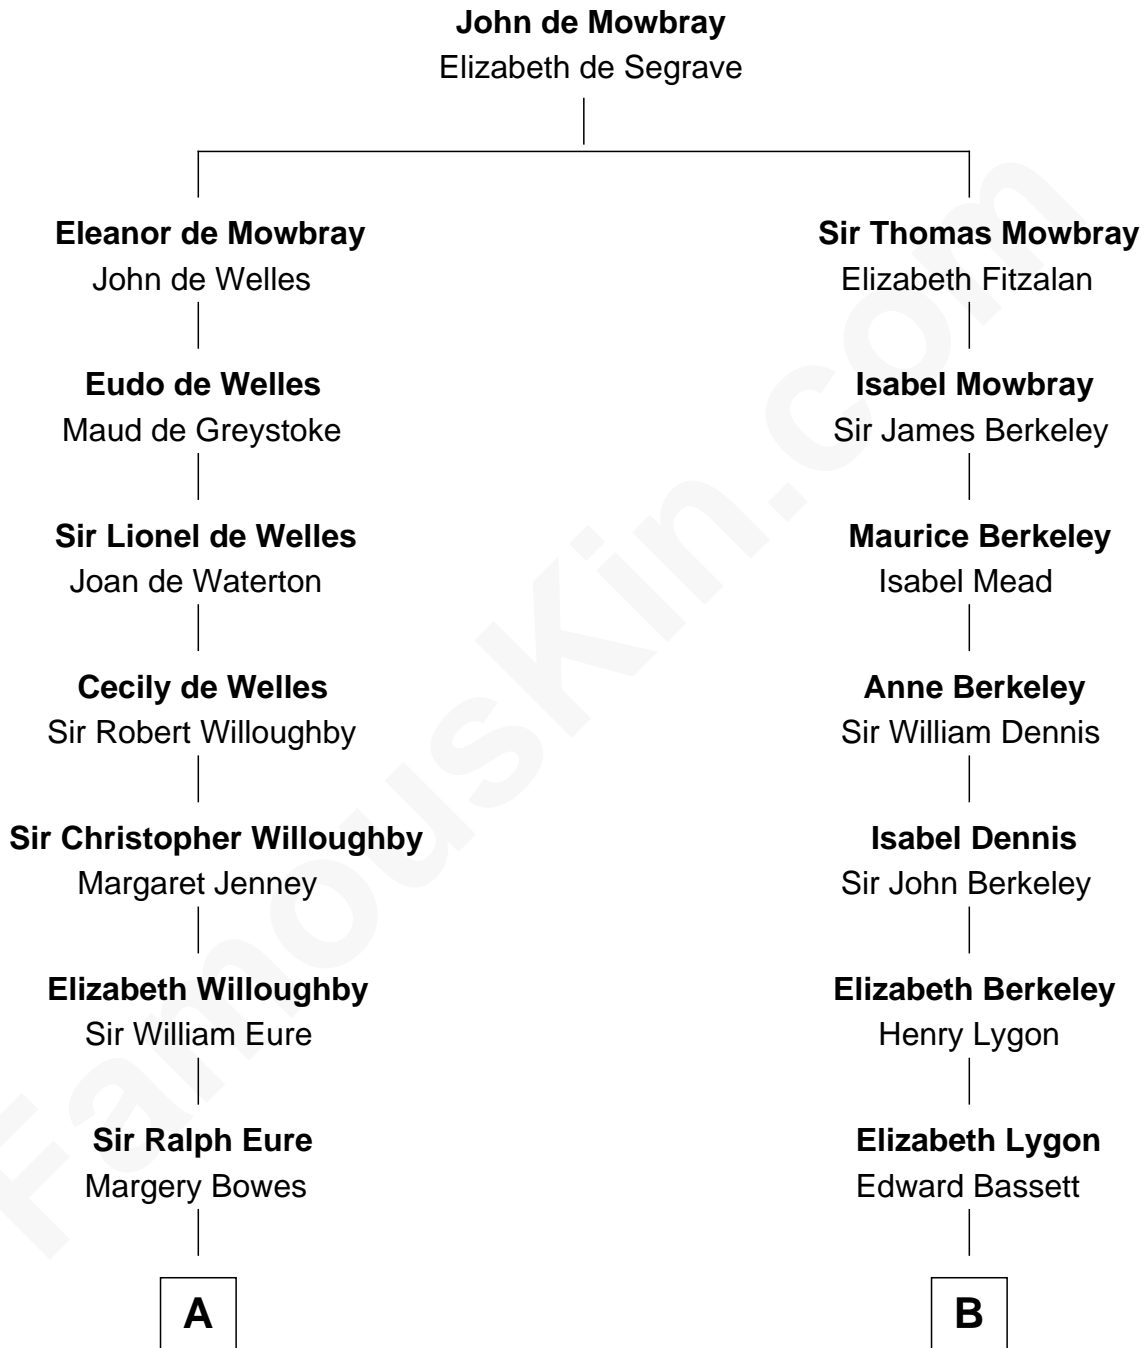

**FamousKin.com**  
**Relationship Chart of**  
**William Howard Taft**  
*27th U.S. President*

16th cousin 1 time removed of  
**General Douglas MacArthur**  
*U.S. Army - World War II*

**A**

**Anne Eure**  
Lancelot Mansfield

**John Mansfield**  
Elizabeth - - - - -

**Elizabeth Mansfield**  
Rev. John Wilson

**Rev. John Wilson**  
Sarah Hooker

**Susanna Wilson**  
Rev. Grindall Rawson

**Edmund Rawson**  
Elizabeth Hayward

**Abner Rawson**  
Mary Allen

**Rhoda Rawson**  
Aaron Taft

**Peter Rawson Taft**  
Sylvia Howard

**Alphonso Taft**  
Louisa Maria Torrey

**William Howard Taft**  
*27th U.S. President*

**B**

**Jane Bassett**  
John Deighton

**Frances Deighton**  
Richard Williams