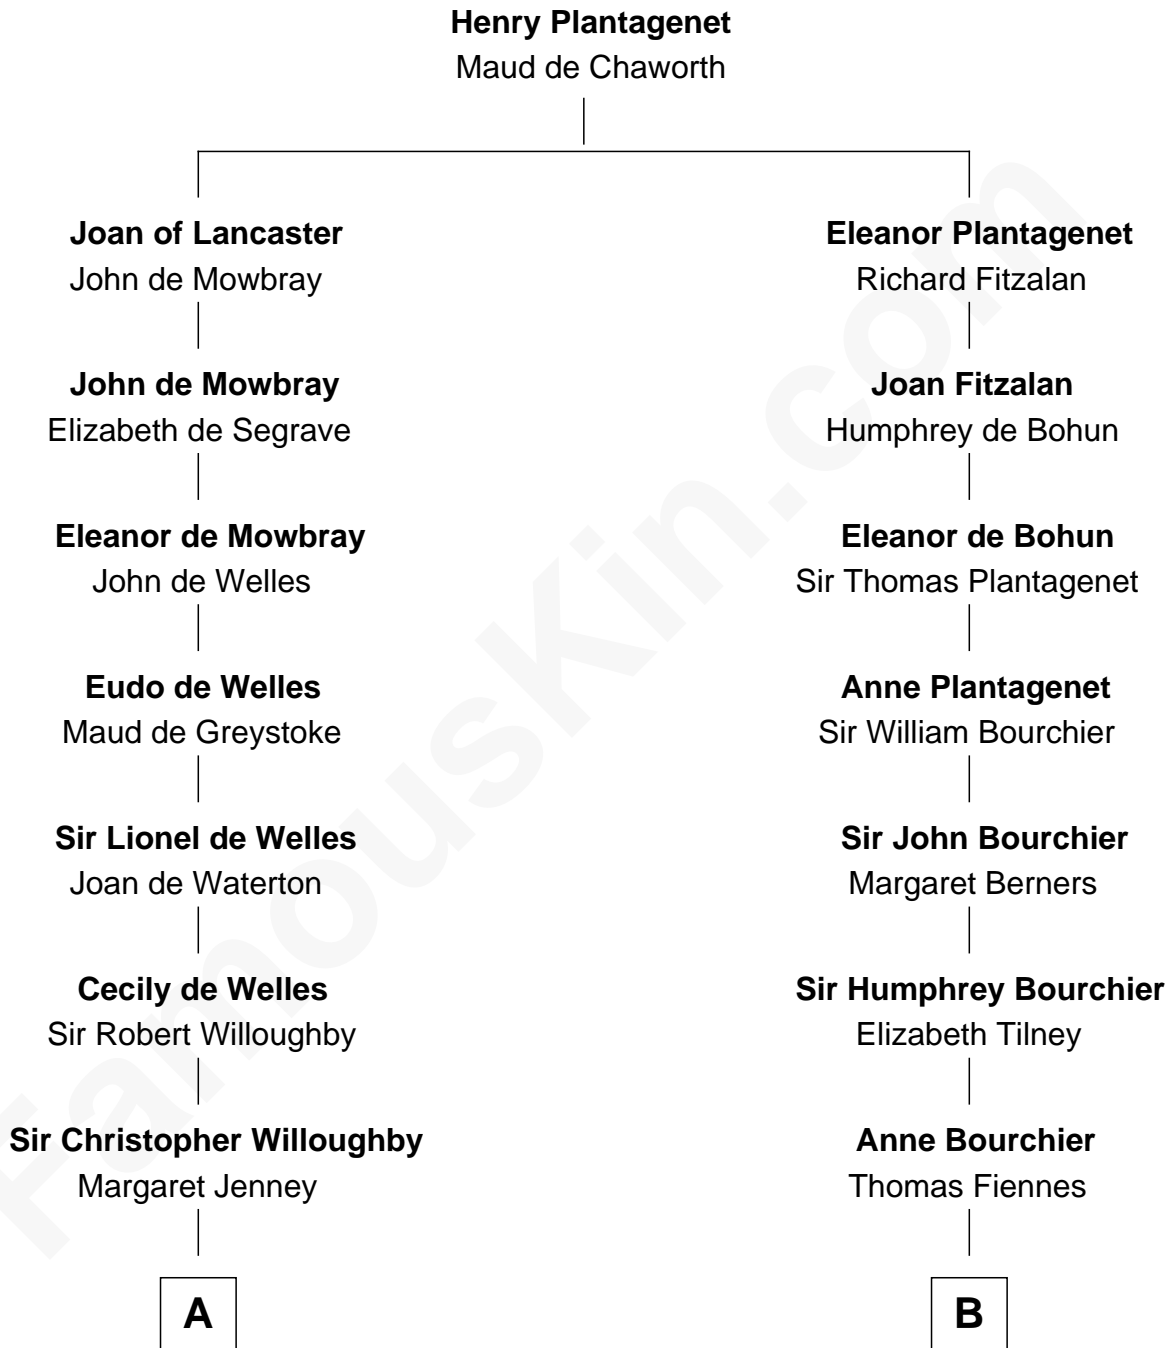

FamousKin.com
Relationship Chart of
William Howard Taft
27th U.S. President

19th cousin 1 time removed of
Frank Lloyd Wright
American Architect

C

Peter Rawson Taft

Sylvia Howard

Alphonso Taft

Louisa Maria Torrey

William Howard Taft

27th U.S. President

D

Martha Hubbard

David Wright

Rev. David Wright

Abigail Goddard

William Carey Wright