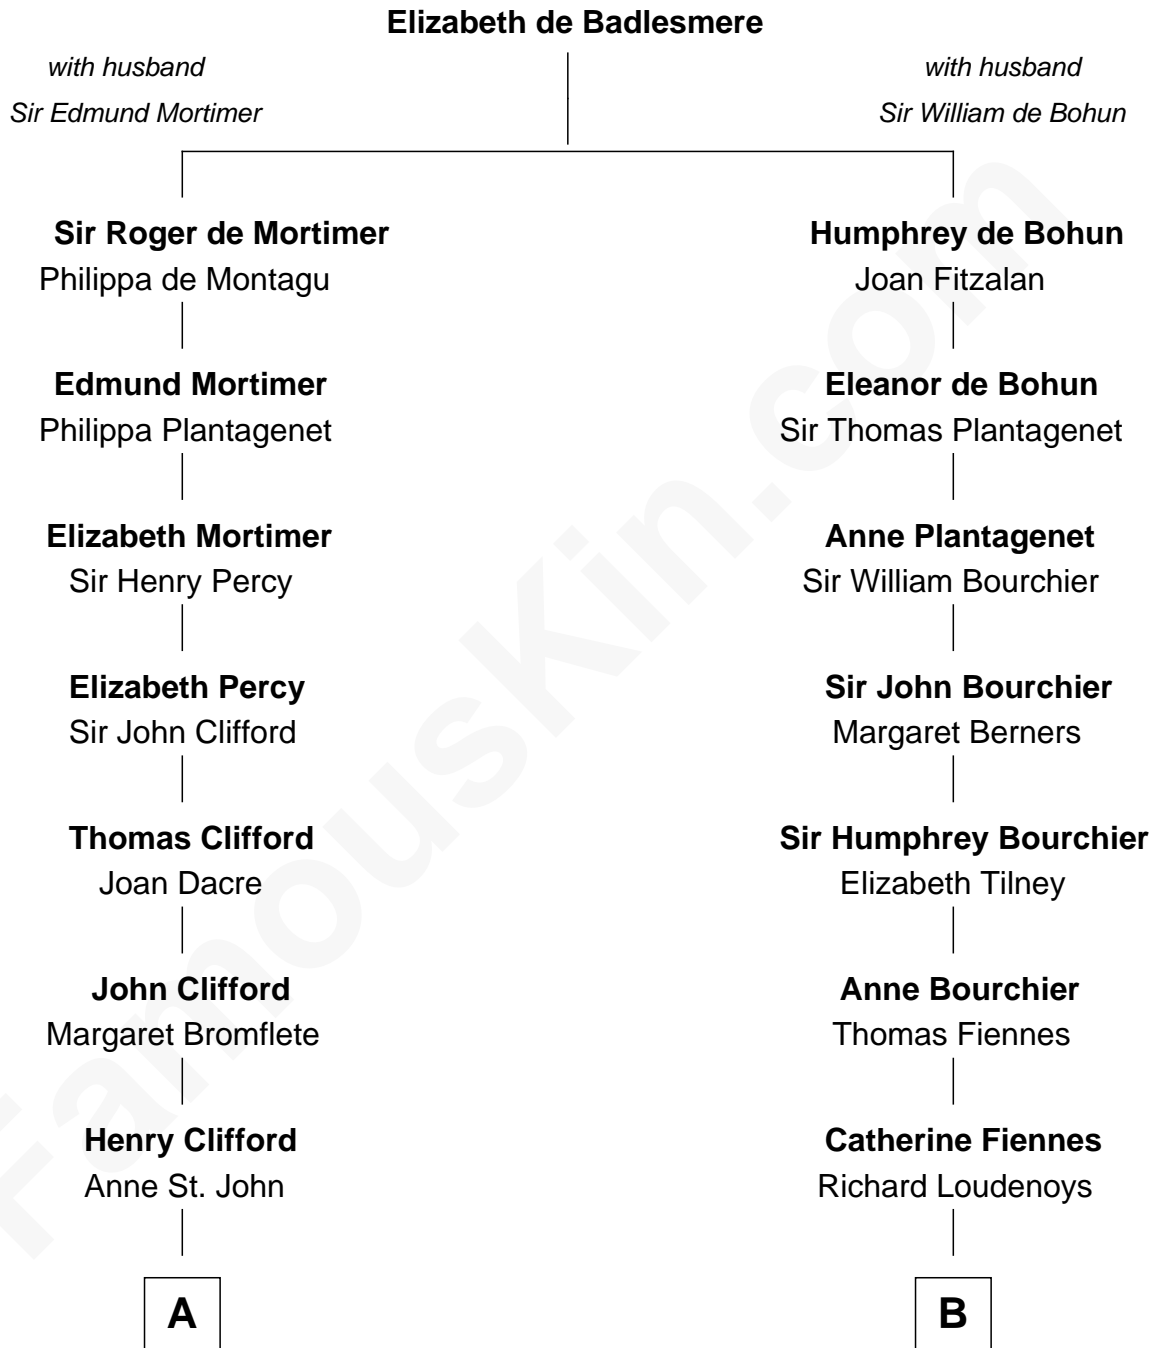

FamousKin.com Relationship Chart of

William Howard Taft

27th U.S. President

19th cousin of

Frank Lloyd Wright

American Architect

C

Peter Rawson Taft

Sylvia Howard

Alphonso Taft

Louisa Maria Torrey

William Howard Taft

27th U.S. President

D

Rev. David Wright

Abigail Goddard