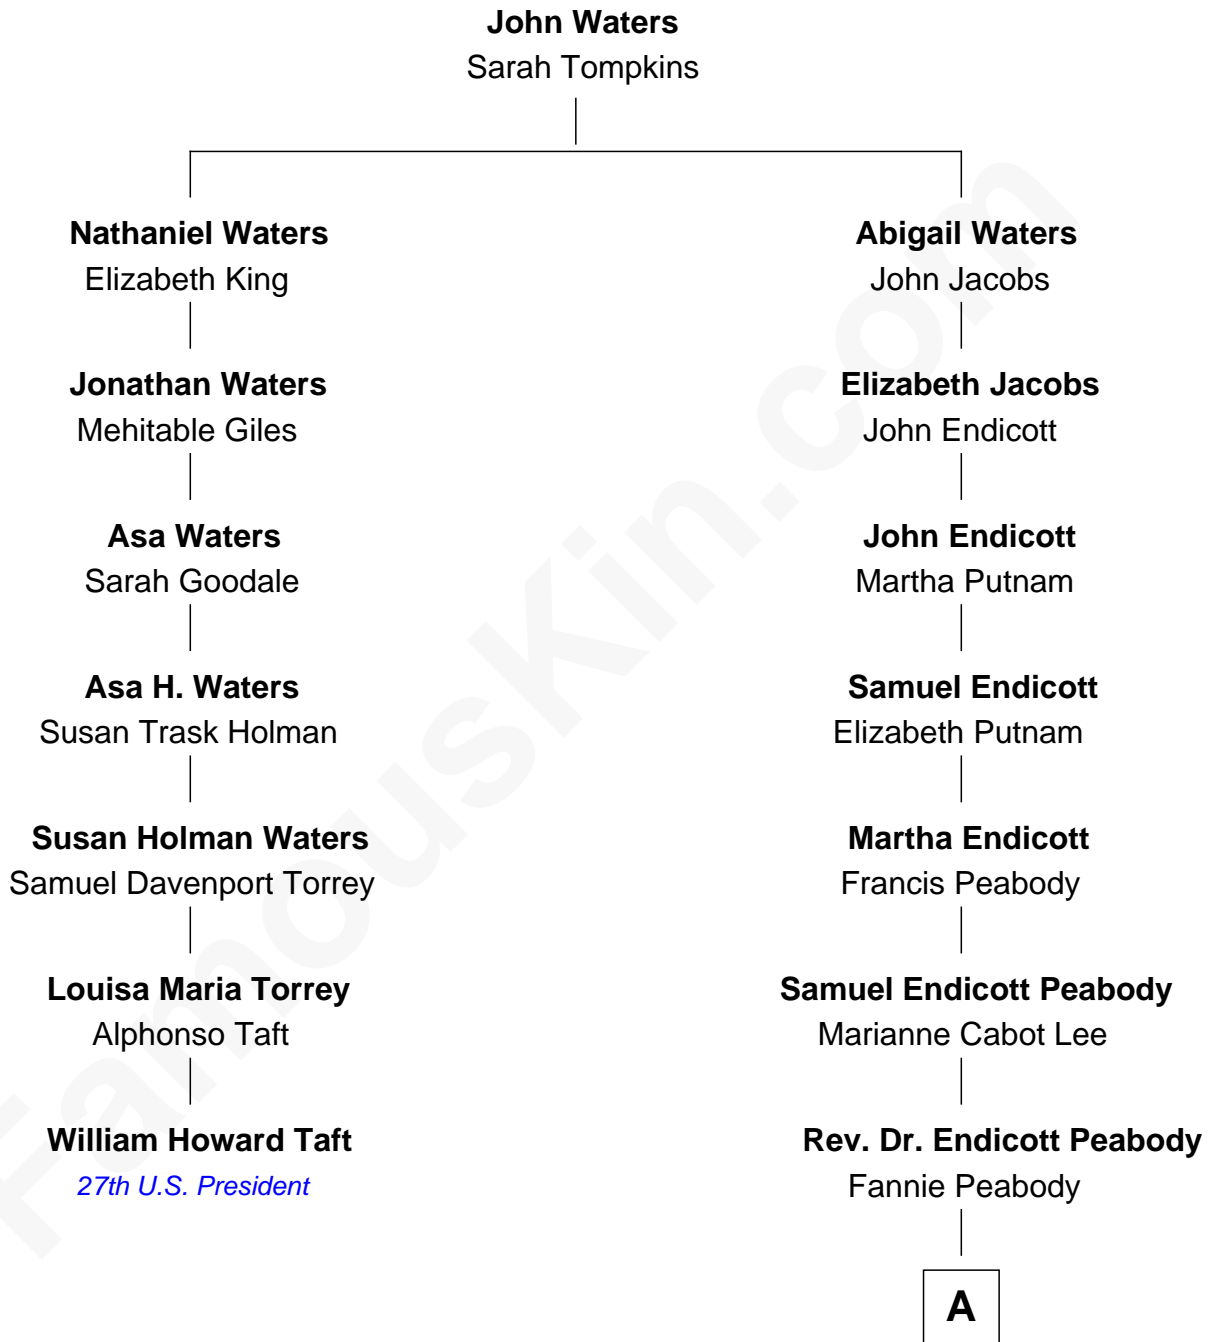

FamousKin.com
Relationship Chart of
William Howard Taft
27th U.S. President

6th cousin 3 times removed of

Kyra Sedgwick
TV and Movie Actress

A

Helen Peabody

Robert Minturn Sedgwick

Henry Dwight Sedgwick

Patricia Ann Rosenwald

Kyra Sedgwick

TV and Movie Actress

FamousKin.com