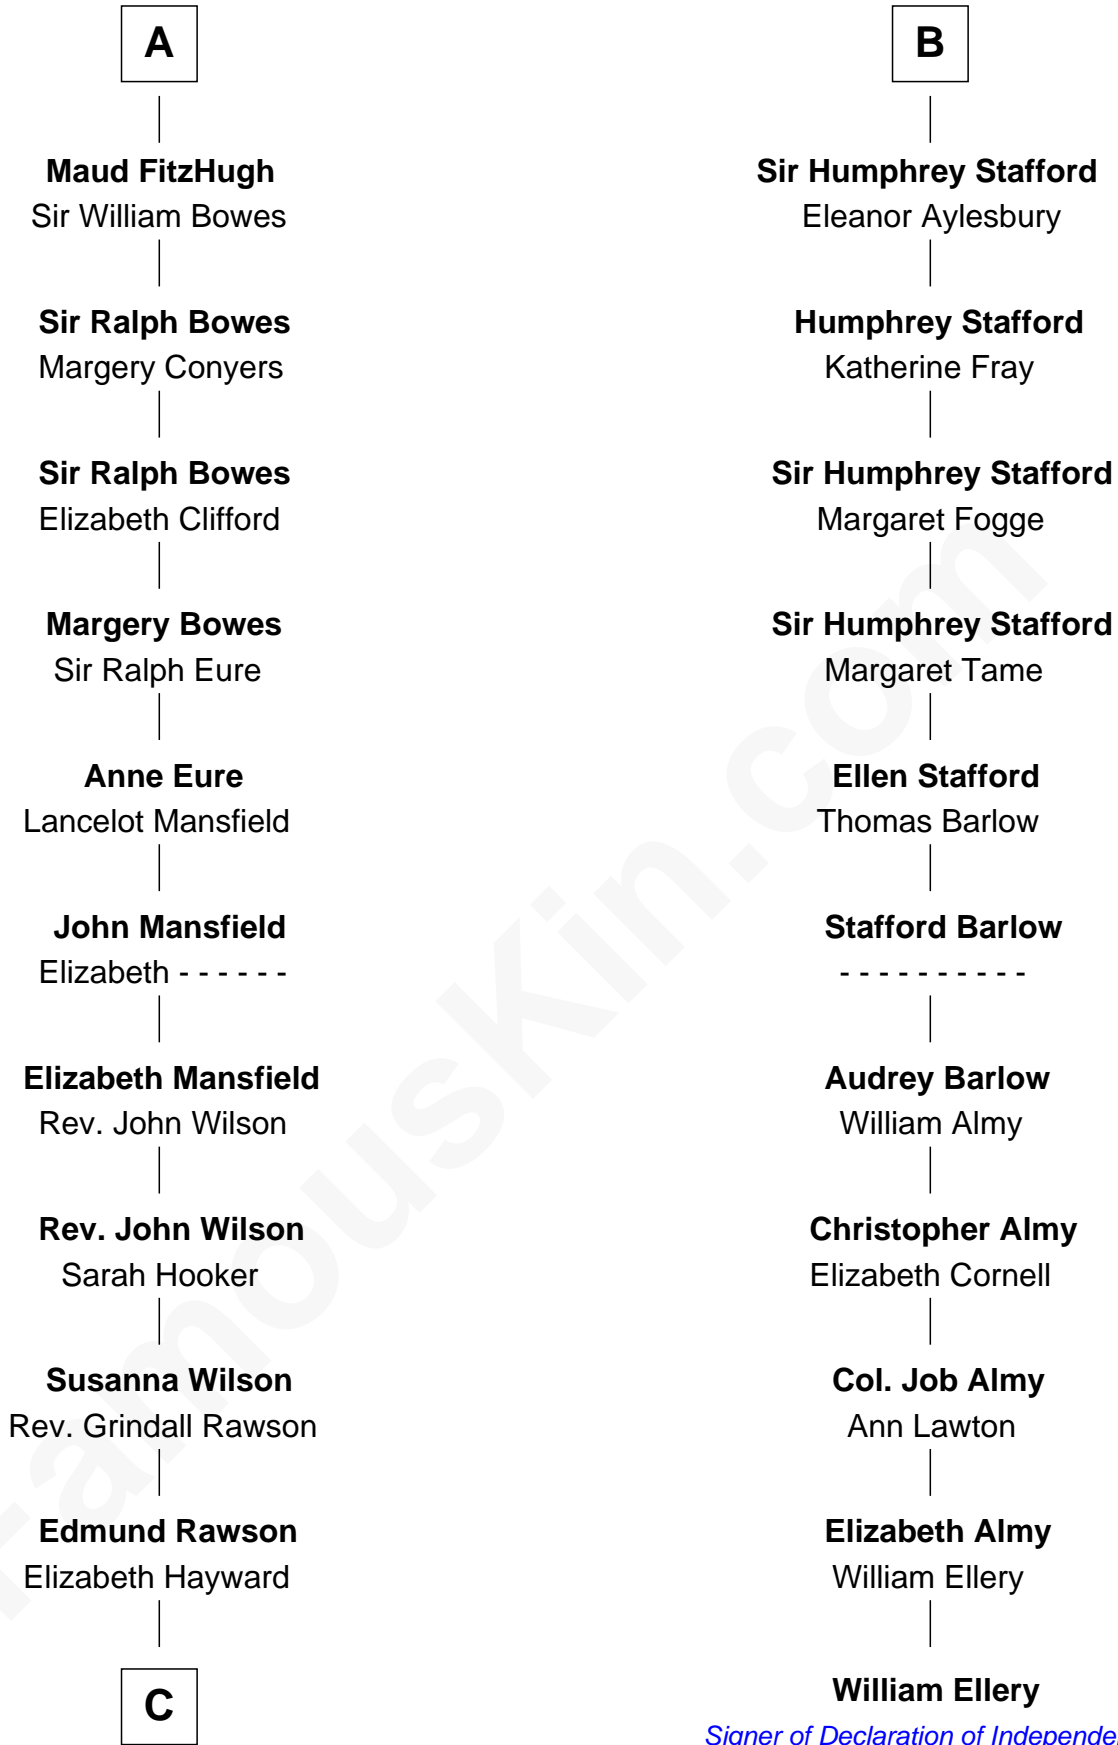

FamousKin.com
Relationship Chart of
William Howard Taft
27th U.S. President

17th cousin 4 times removed of

William Ellery
Signer of the Declaration of Independence

C

Abner Rawson

Mary Allen

Rhoda Rawson

Aaron Taft

Peter Rawson Taft

Sylvia Howard

Alphonso Taft

Louisa Maria Torrey

William Howard Taft

27th U.S. President

FamousKin.com