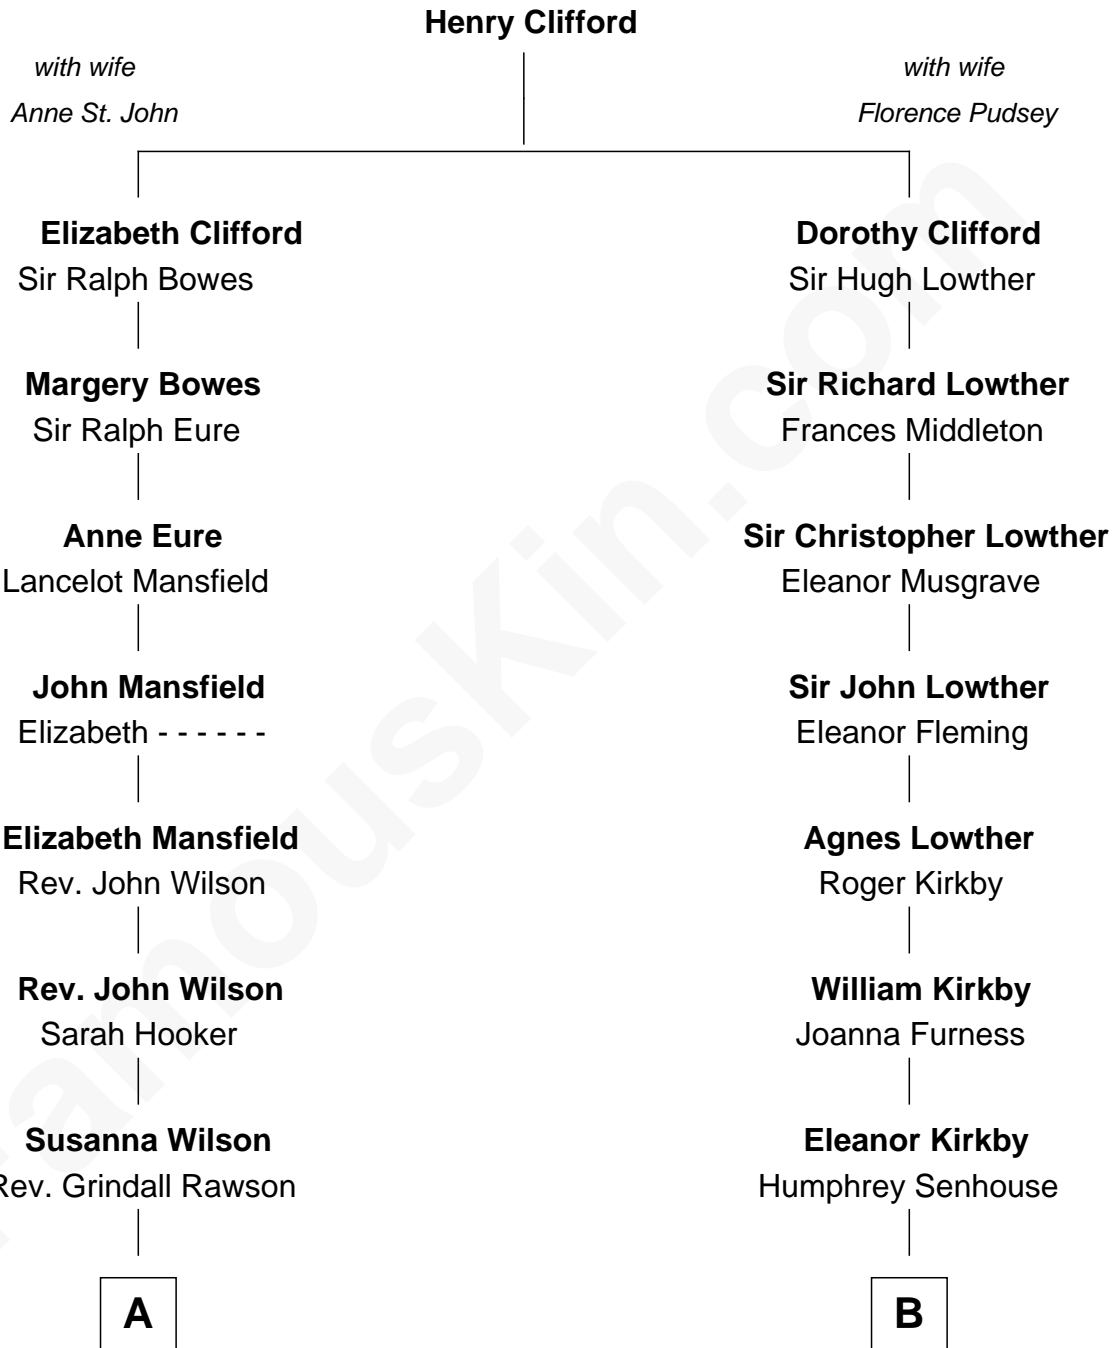

**FamousKin.com**  
**Relationship Chart of**  
**William Howard Taft**  
*27th U.S. President*

9th cousin 3 times removed of

**Fletcher Christian**  
*Leader of the mutiny on the Bounty*

**A**

**Edmund Rawson**  
Elizabeth Hayward

**Abner Rawson**  
Mary Allen

**Rhoda Rawson**  
Aaron Taft

**Peter Rawson Taft**  
Sylvia Howard

**Alphonso Taft**  
Louisa Maria Torrey

**William Howard Taft**  
*27th U.S. President*

**B**

**Bridget Senhouse**  
John Christian

**Charles Christian**  
Anne Dixon

**Fletcher Christian**  
*Leader of the mutiny on the Bounty*

FamousKin.com