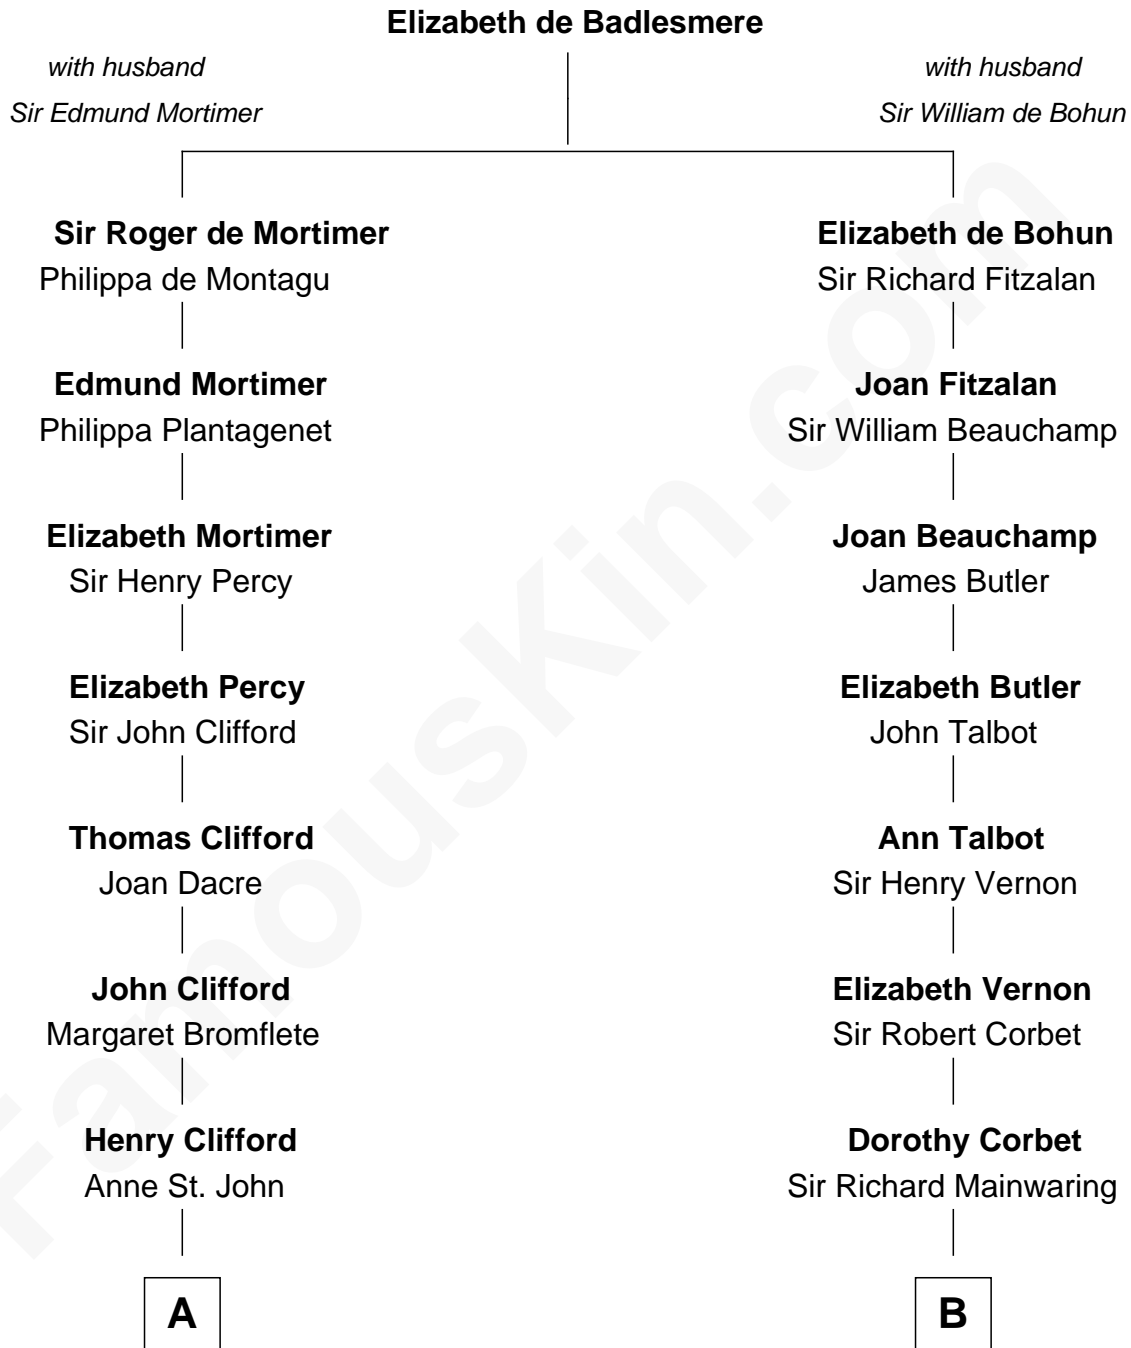

FamousKin.com
Relationship Chart of
William Howard Taft
27th U.S. President

19th cousin 2 times removed of
Amber Stevens West
TV and Movie Actress

C

Peter Rawson Taft

Sylvia Howard

Alphonso Taft

Louisa Maria Torrey

William Howard Taft

27th U.S. President

D

Josey Chaffee Cook

Julianne Frances Taylor

Frances Jemima Cook

Albert Baas

LaVerne M. Baas