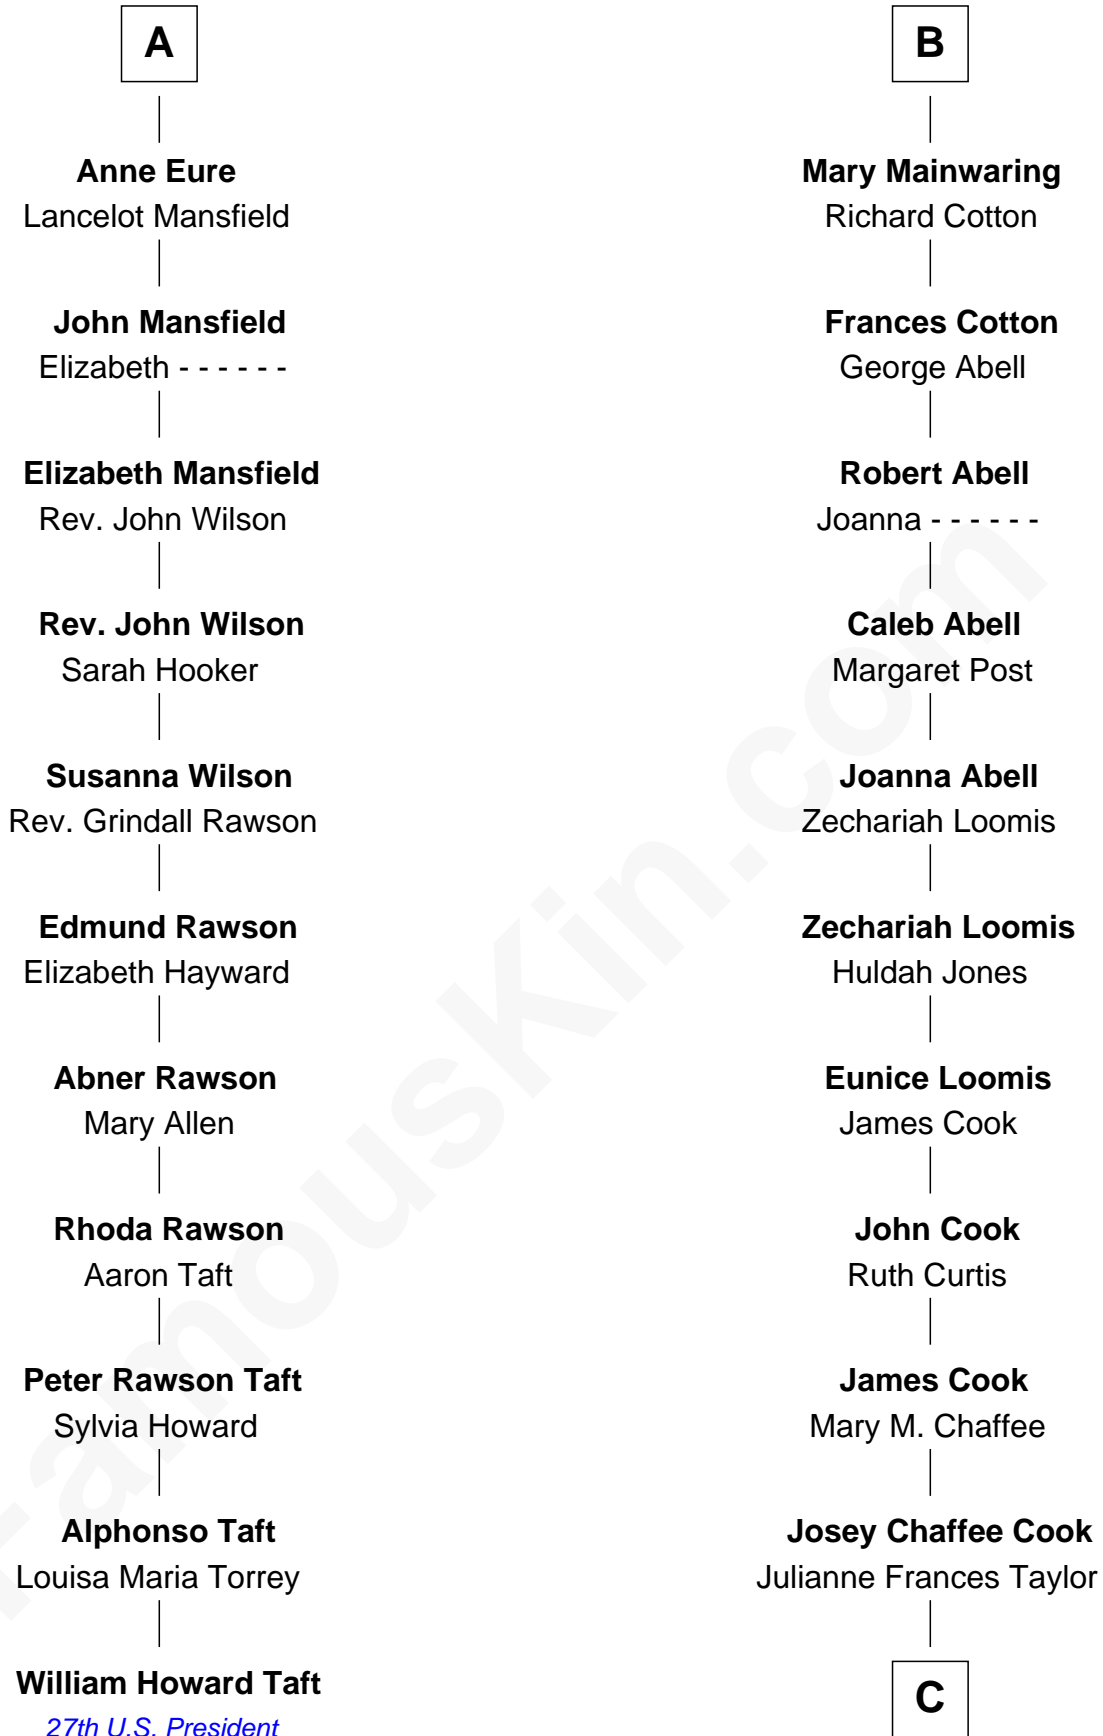

FamousKin.com
Relationship Chart of
William Howard Taft
27th U.S. President

17th cousin 3 times removed of
Amber Stevens West
TV and Movie Actress

C

Frances Jemima Cook

Albert Baas

LaVerne M. Baas

Keith Karl Ingstad