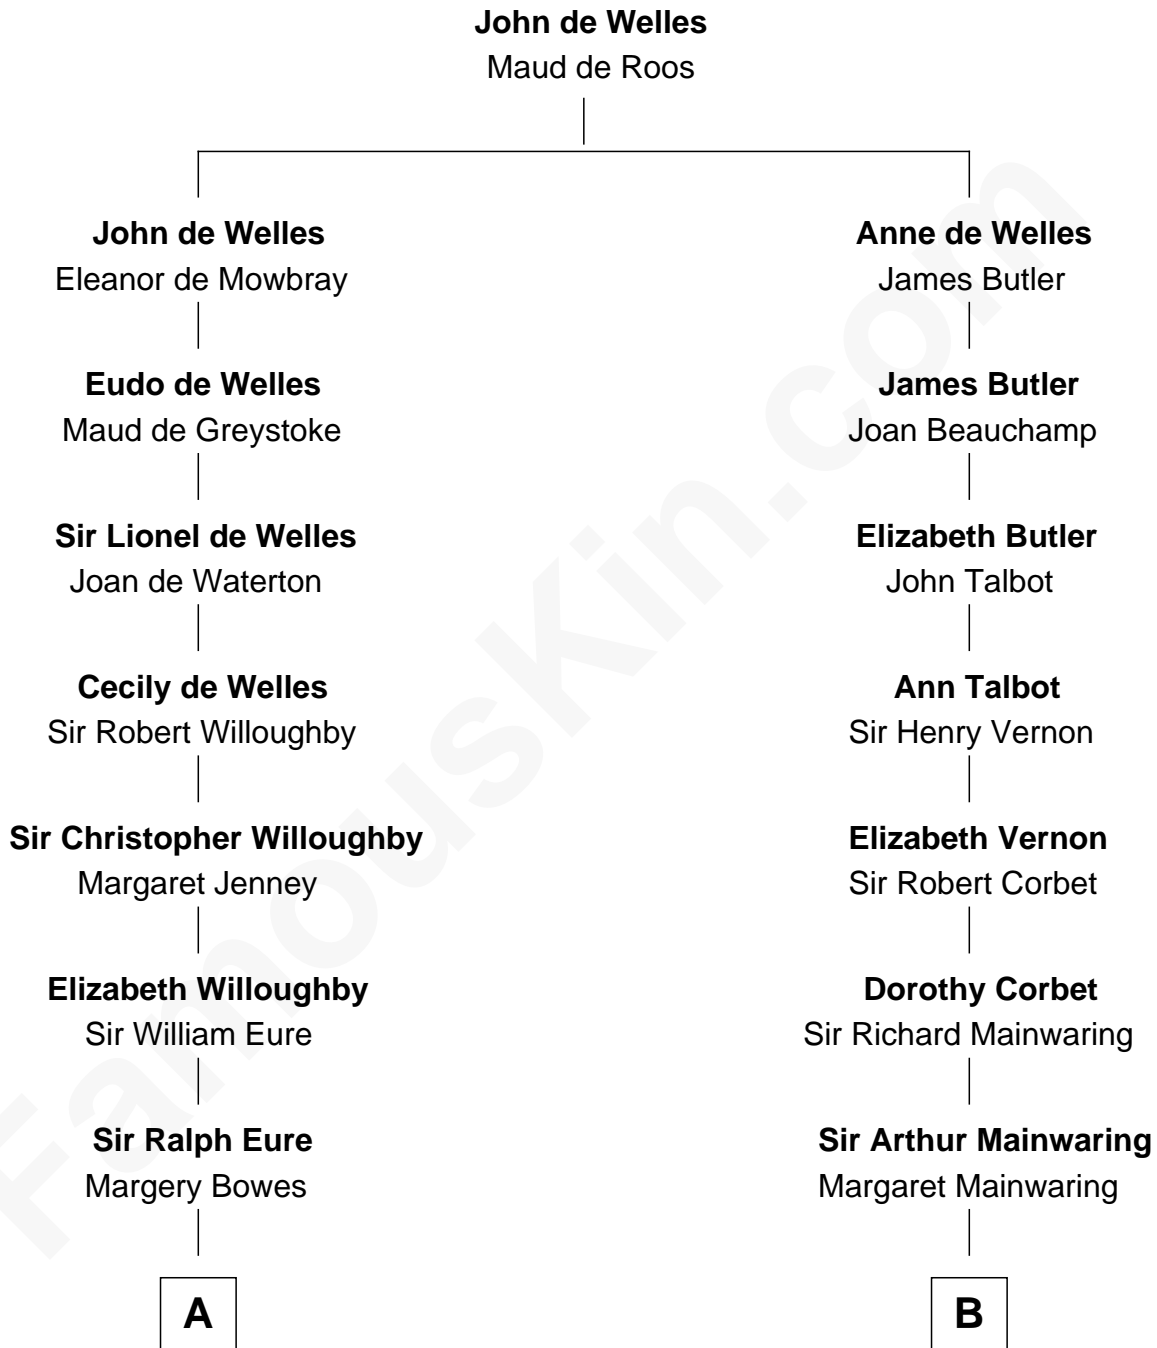

FamousKin.com
Relationship Chart of
William Howard Taft
27th U.S. President

17th cousin 3 times removed of
Amber Stevens West
TV and Movie Actress

C

Frances Jemima Cook

Albert Baas

LaVerne M. Baas

Keith Karl Ingstad

Terry Keith Ingstad

Beverly Jean Cunningham

Amber Stevens West

TV and Movie Actress