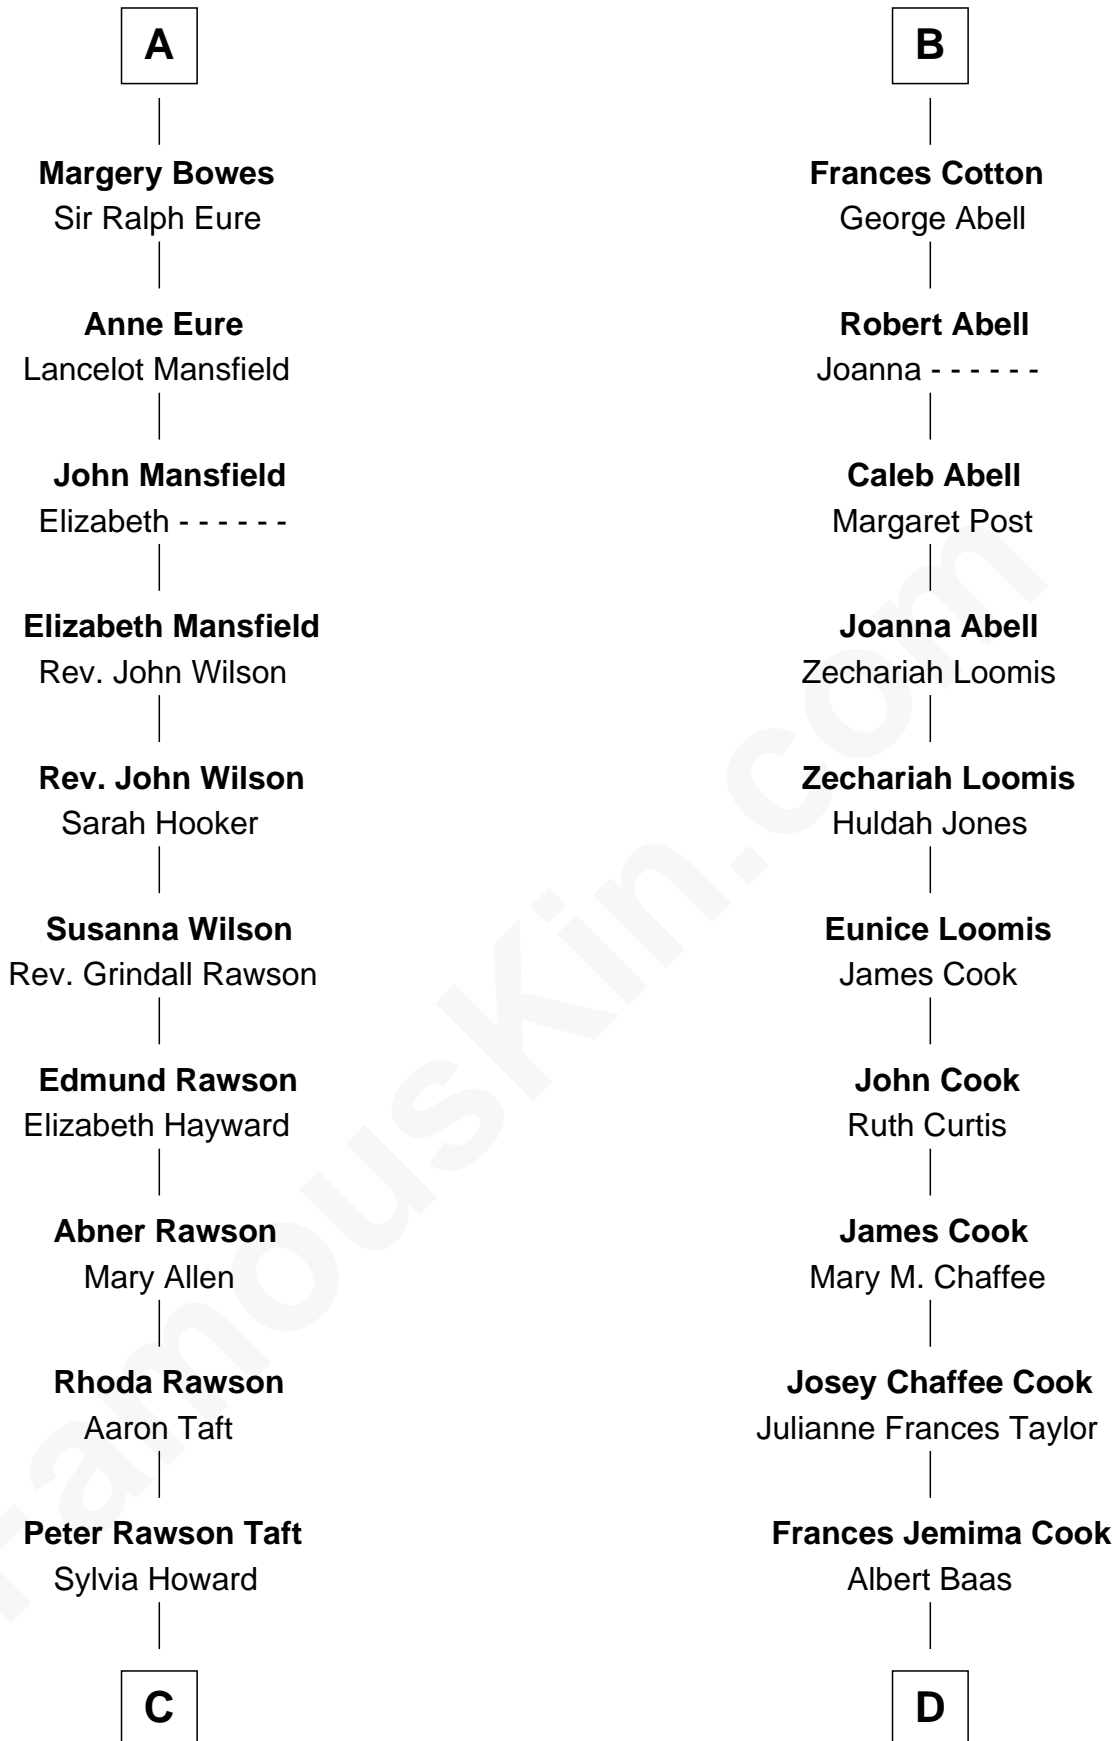

**FamousKin.com**  
**Relationship Chart of**  
**William Howard Taft**  
*27th U.S. President*

**18th cousin 1 time removed of**  
**Amber Stevens West**  
*TV and Movie Actress*

**Sir Maurice de Berkeley**  
 Eve la Zouche

**C**

**Alphonso Taft**  
Louisa Maria Torrey

**William Howard Taft**  
*27th U.S. President*

**D**

**LaVerne M. Baas**  
Keith Karl Ingstad

**Terry Keith Ingstad**  
Beverly Jean Cunningham

**Amber Stevens West**  
*TV and Movie Actress*