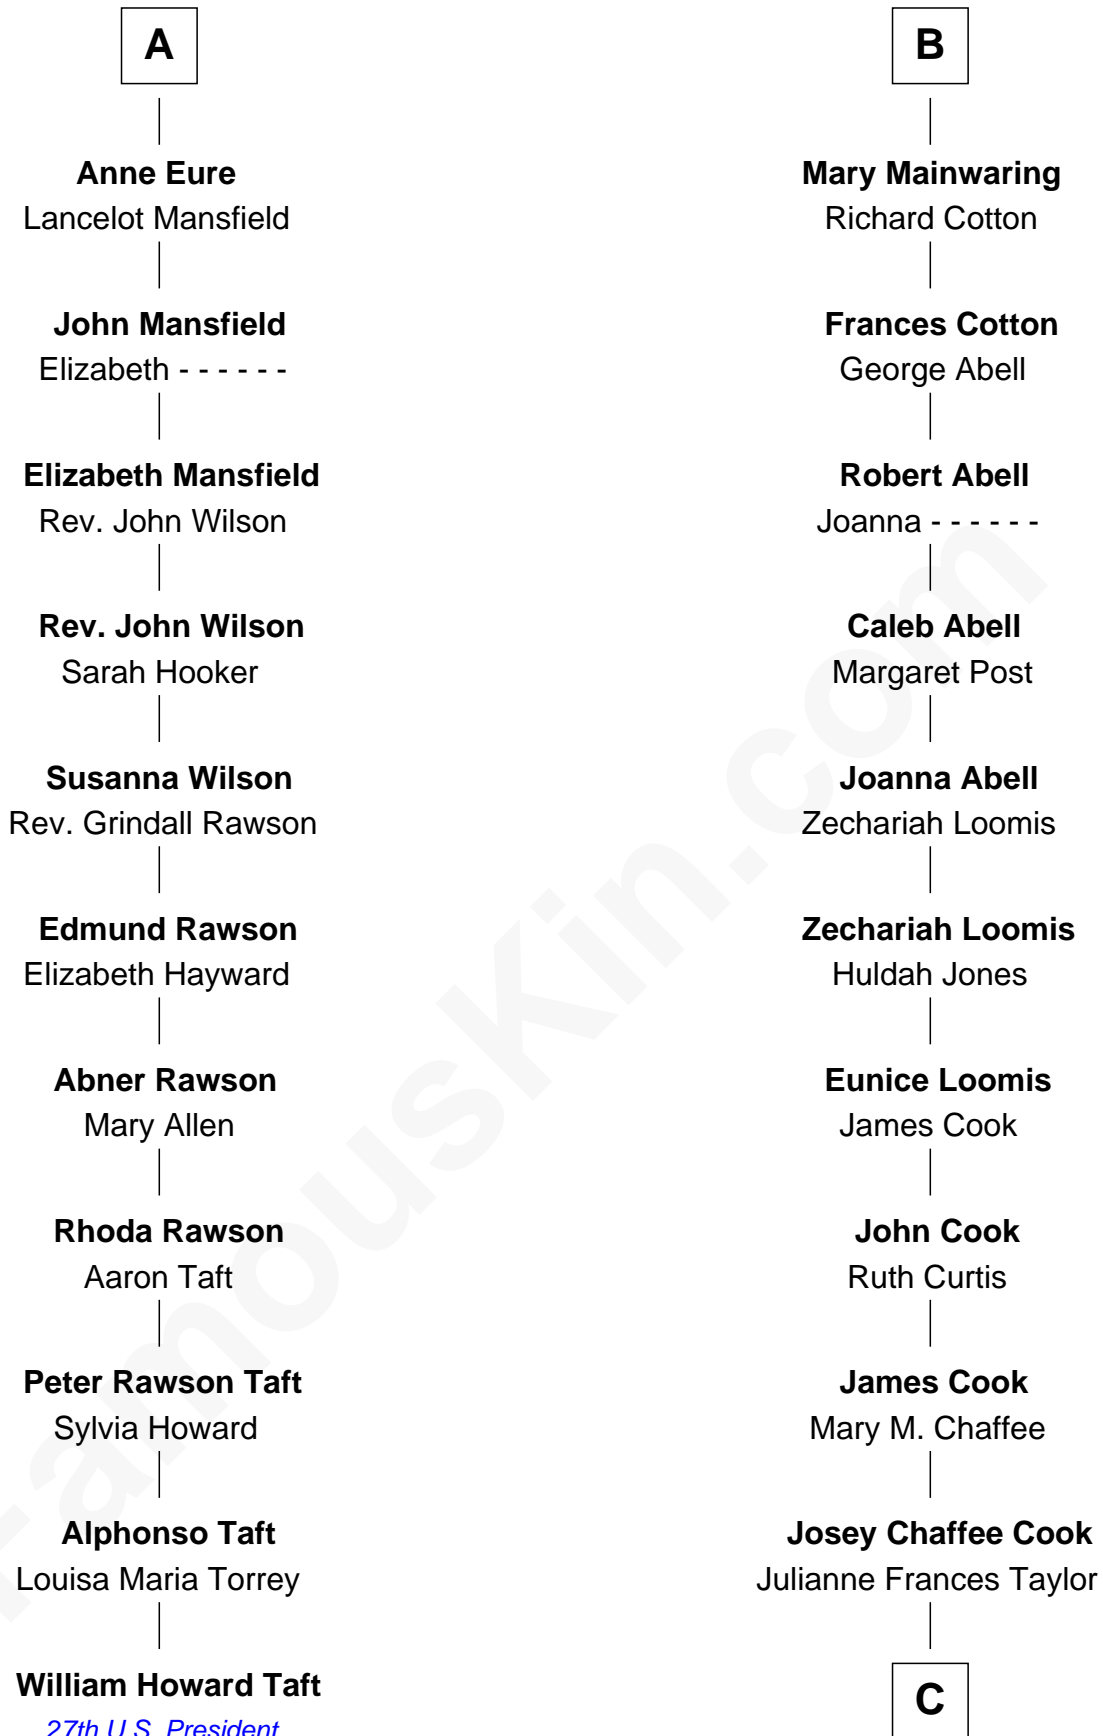

**FamousKin.com**  
**Relationship Chart of**  
**William Howard Taft**  
*27th U.S. President*

**17th cousin 2 times removed of**  
**Shadove Stevens**  
*Radio Disc Jockey*

C

Frances Jemima Cook

Albert Baas