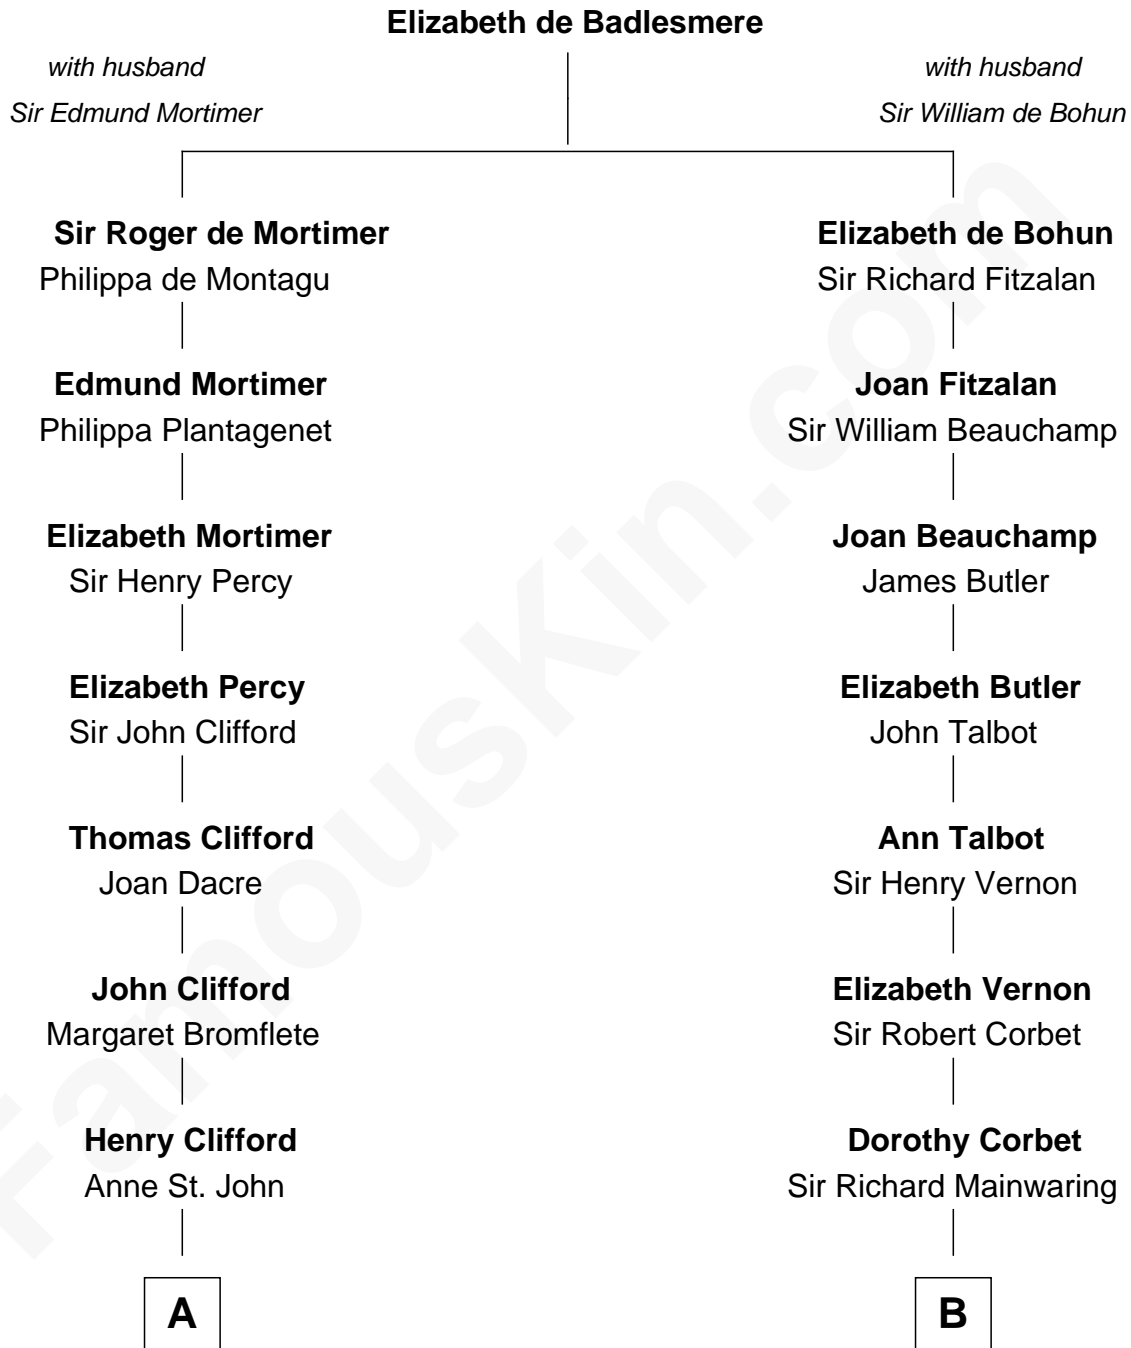

FamousKin.com
Relationship Chart of
William Howard Taft
27th U.S. President

19th cousin 1 time removed of
Shadoe Stevens
Radio Disc Jockey

C

Peter Rawson Taft

Sylvia Howard

Alphonso Taft

Louisa Maria Torrey

William Howard Taft

27th U.S. President

D

Josey Chaffee Cook

Julianne Frances Taylor

Frances Jemima Cook

Albert Baas

LaVerne M. Baas