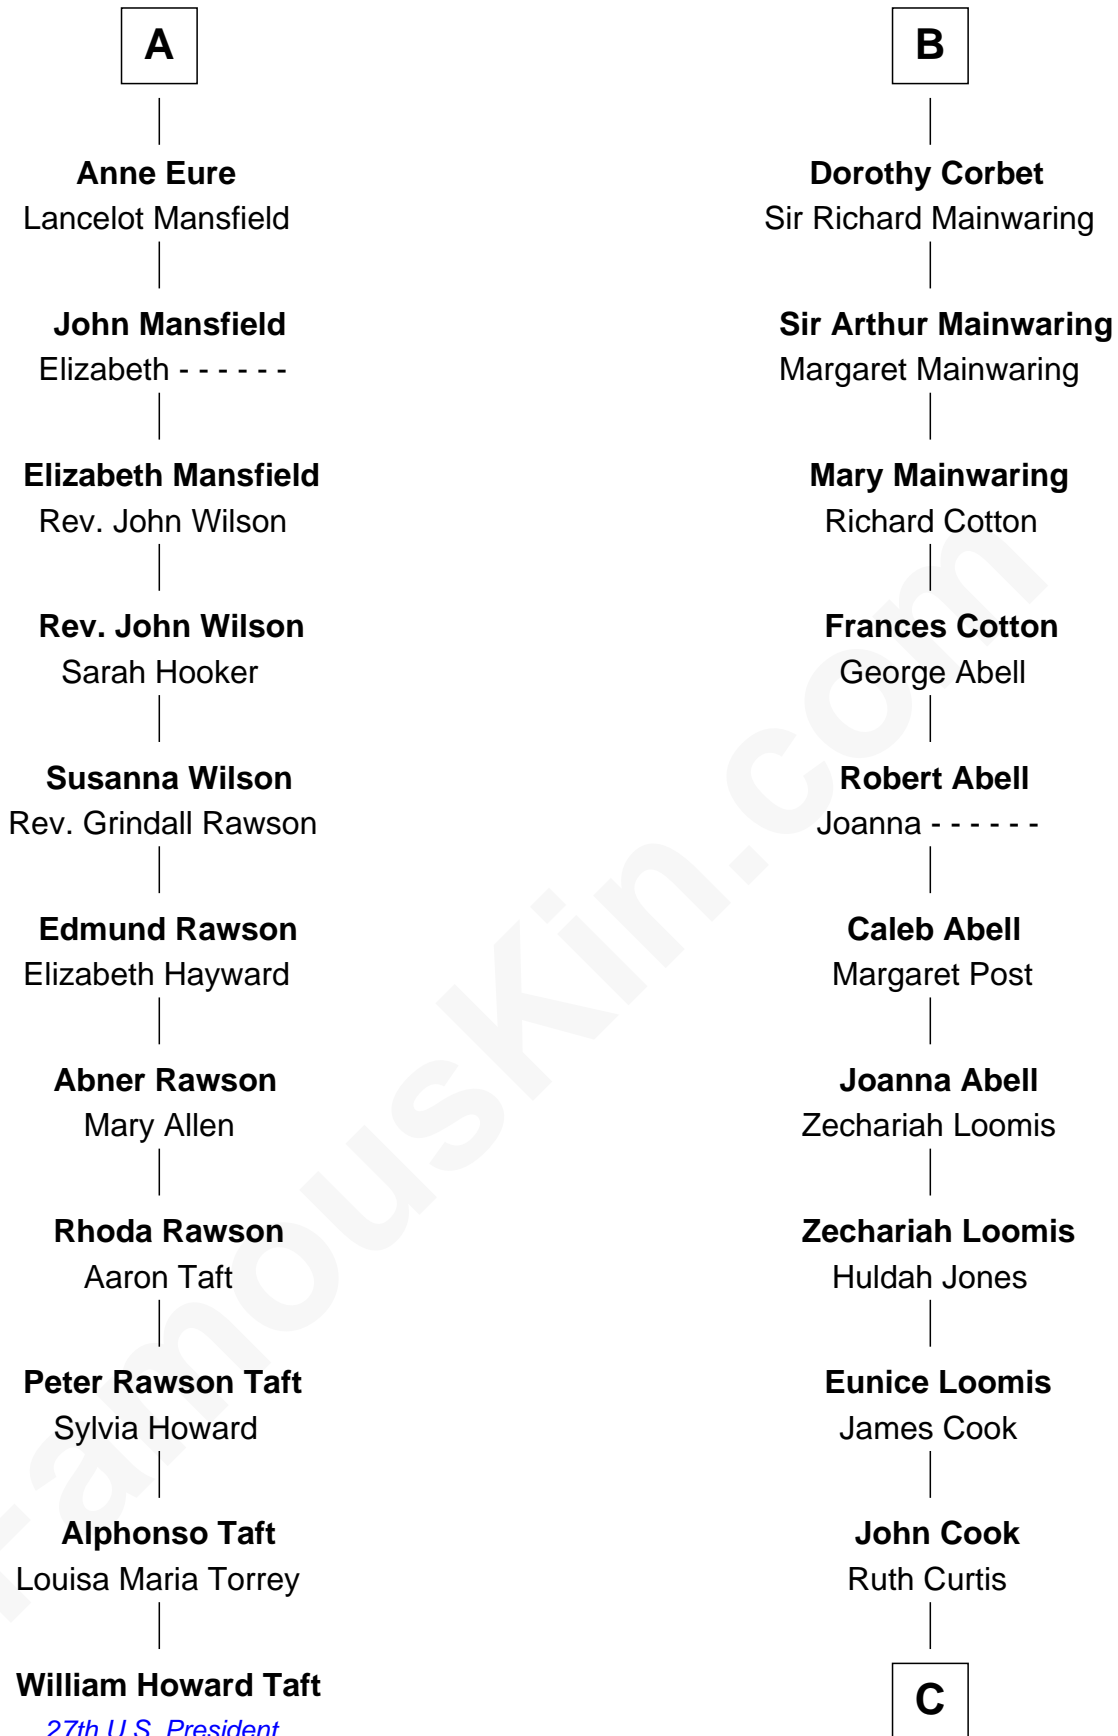

**FamousKin.com**  
**Relationship Chart of**  
**William Howard Taft**  
*27th U.S. President*

17th cousin 4 times removed of

**Shadove Stevens**  
*Radio Disc Jockey*

**Edmund Fitzalan**  
 Alice de Warenne

C

**James Cook**

Mary M. Chaffee

**Josey Chaffee Cook**

Julianne Frances Taylor

**Frances Jemima Cook**

Albert Baas

**LaVerne M. Baas**