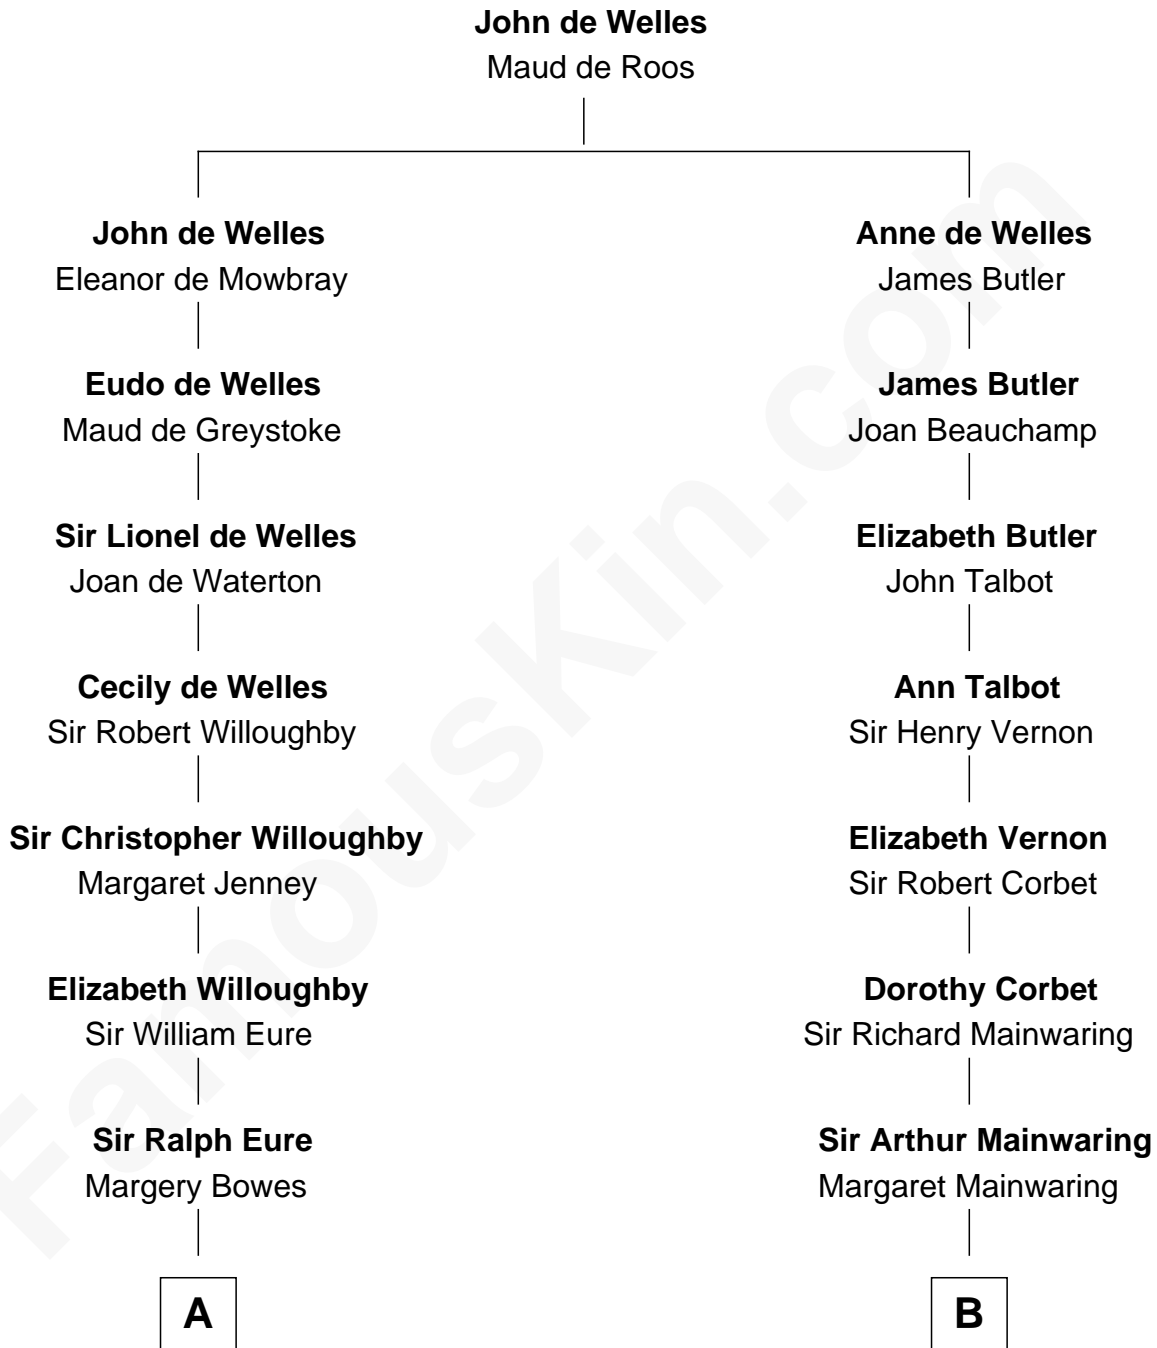

FamousKin.com
Relationship Chart of
William Howard Taft
27th U.S. President

17th cousin 2 times removed of
Shadoe Stevens
Radio Disc Jockey

C

Frances Jemima Cook

Albert Baas

LaVerne M. Baas

Keith Karl Ingstad

Shadoe Stevens

Radio Disc Jockey