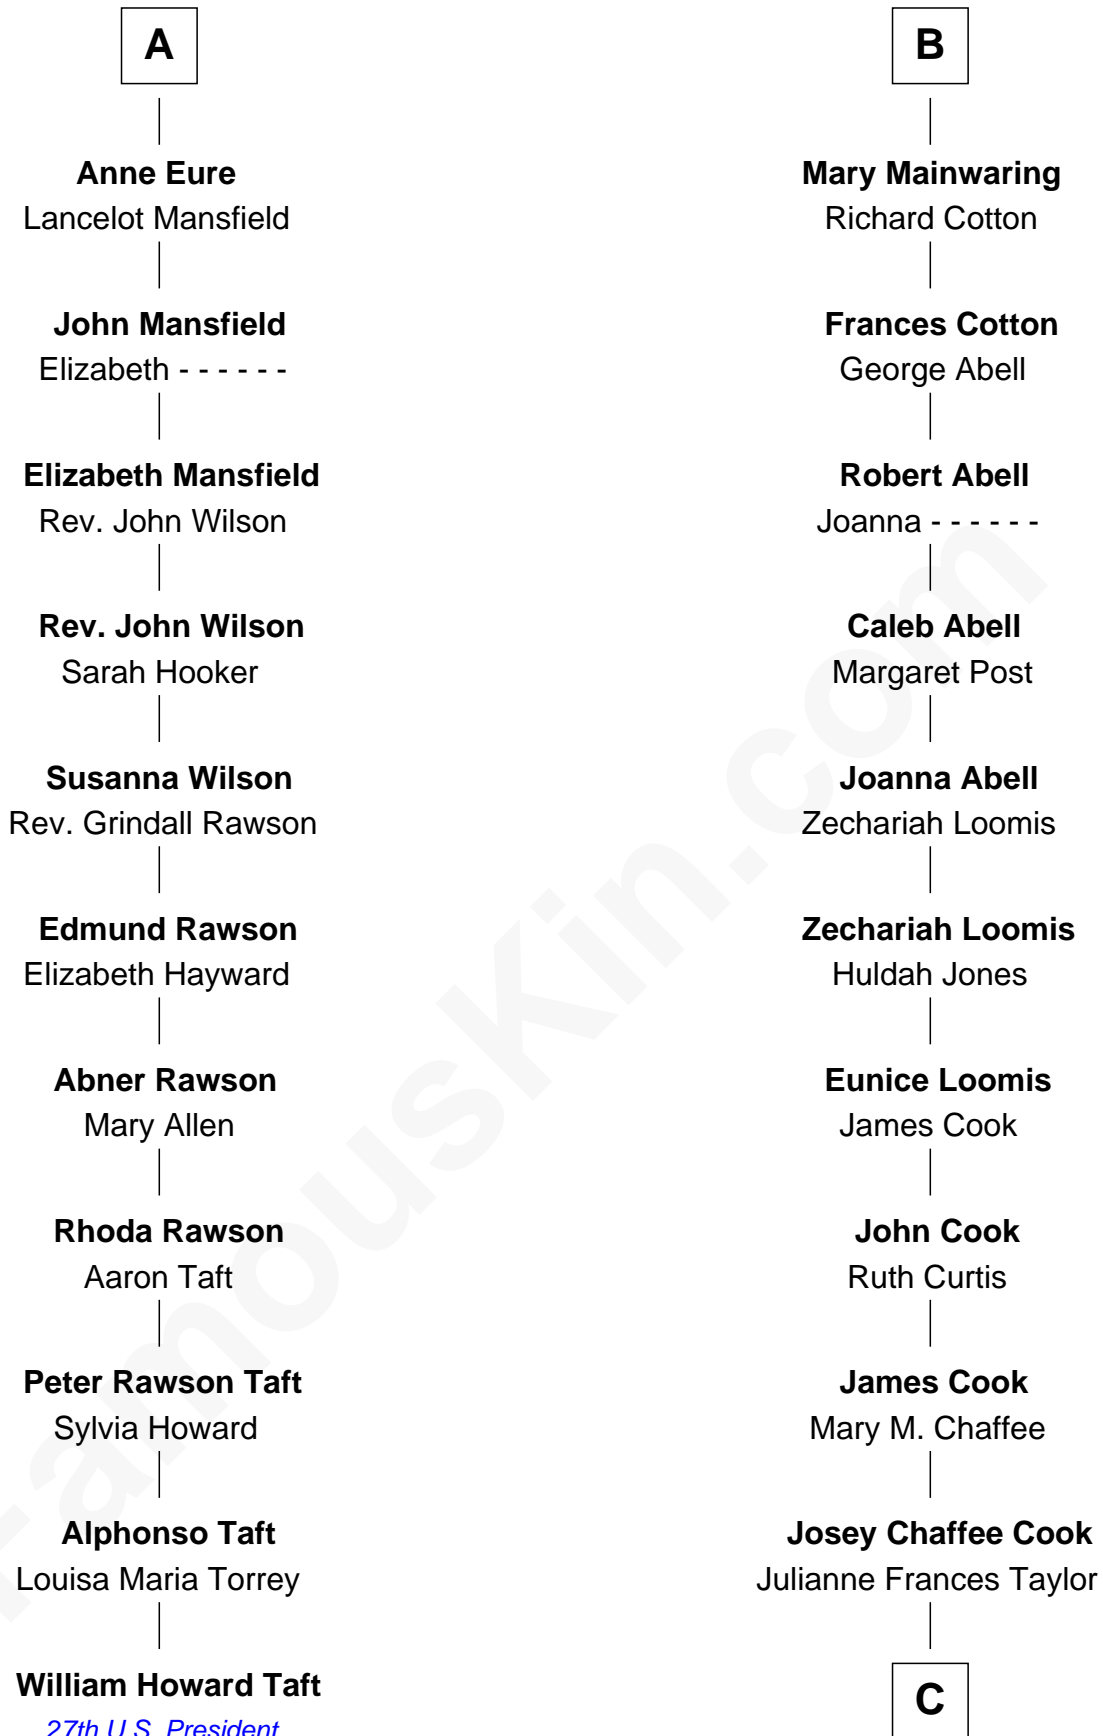

FamousKin.com
Relationship Chart of
William Howard Taft
27th U.S. President

17th cousin 2 times removed of
Shadoe Stevens
Radio Disc Jockey

C

Frances Jemima Cook

Albert Baas

LaVerne M. Baas

Keith Karl Ingstad