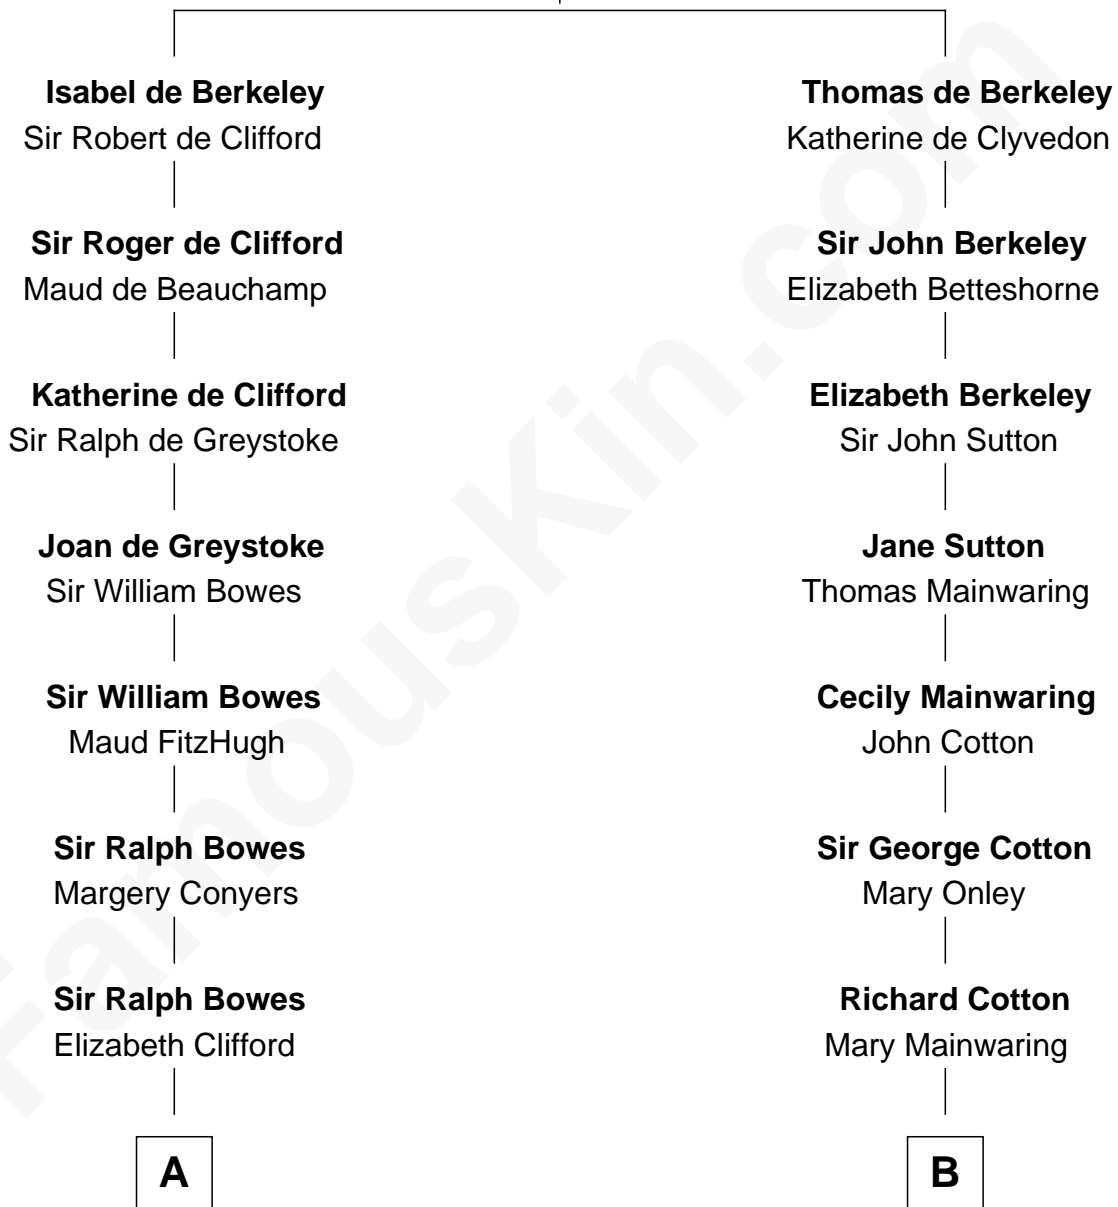

# FamousKin.com Relationship Chart of

**William Howard Taft**

*27th U.S. President*

18th cousin of

**Shadoe Stevens**

*Radio Disc Jockey*

**Sir Maurice de Berkeley**

Eve la Zouche

**C**

**Alphonso Taft**  
Louisa Maria Torrey

**William Howard Taft**  
*27th U.S. President*

**D**

**LaVerne M. Baas**  
Keith Karl Ingstad

**Shadoe Stevens**  
*Radio Disc Jockey*

FamousKin.com