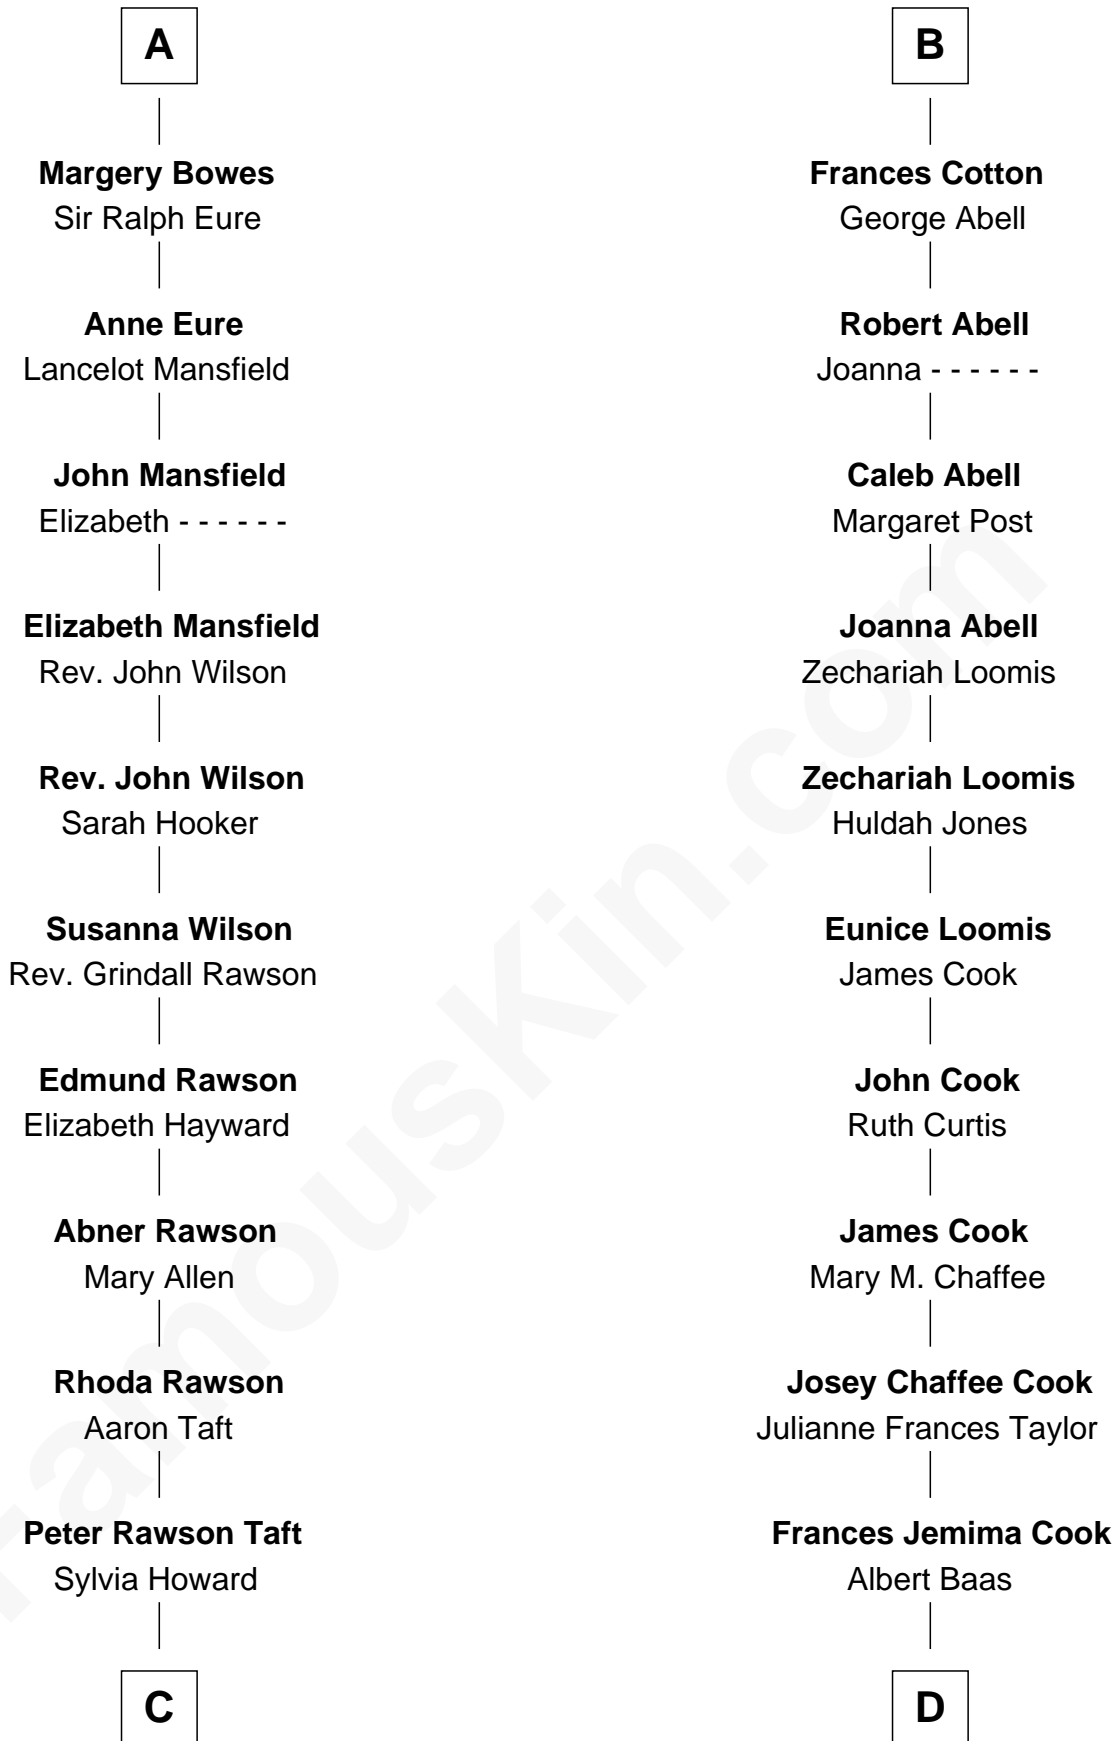

# FamousKin.com Relationship Chart of

**William Howard Taft**

*27th U.S. President*

18th cousin of

**Shadoe Stevens**

*Radio Disc Jockey*

**Sir Maurice de Berkeley**

Eve la Zouche

**C**

**Alphonso Taft**  
Louisa Maria Torrey

**William Howard Taft**  
*27th U.S. President*

**D**

**LaVerne M. Baas**  
Keith Karl Ingstad

**Shadoe Stevens**  
*Radio Disc Jockey*

FamousKin.com