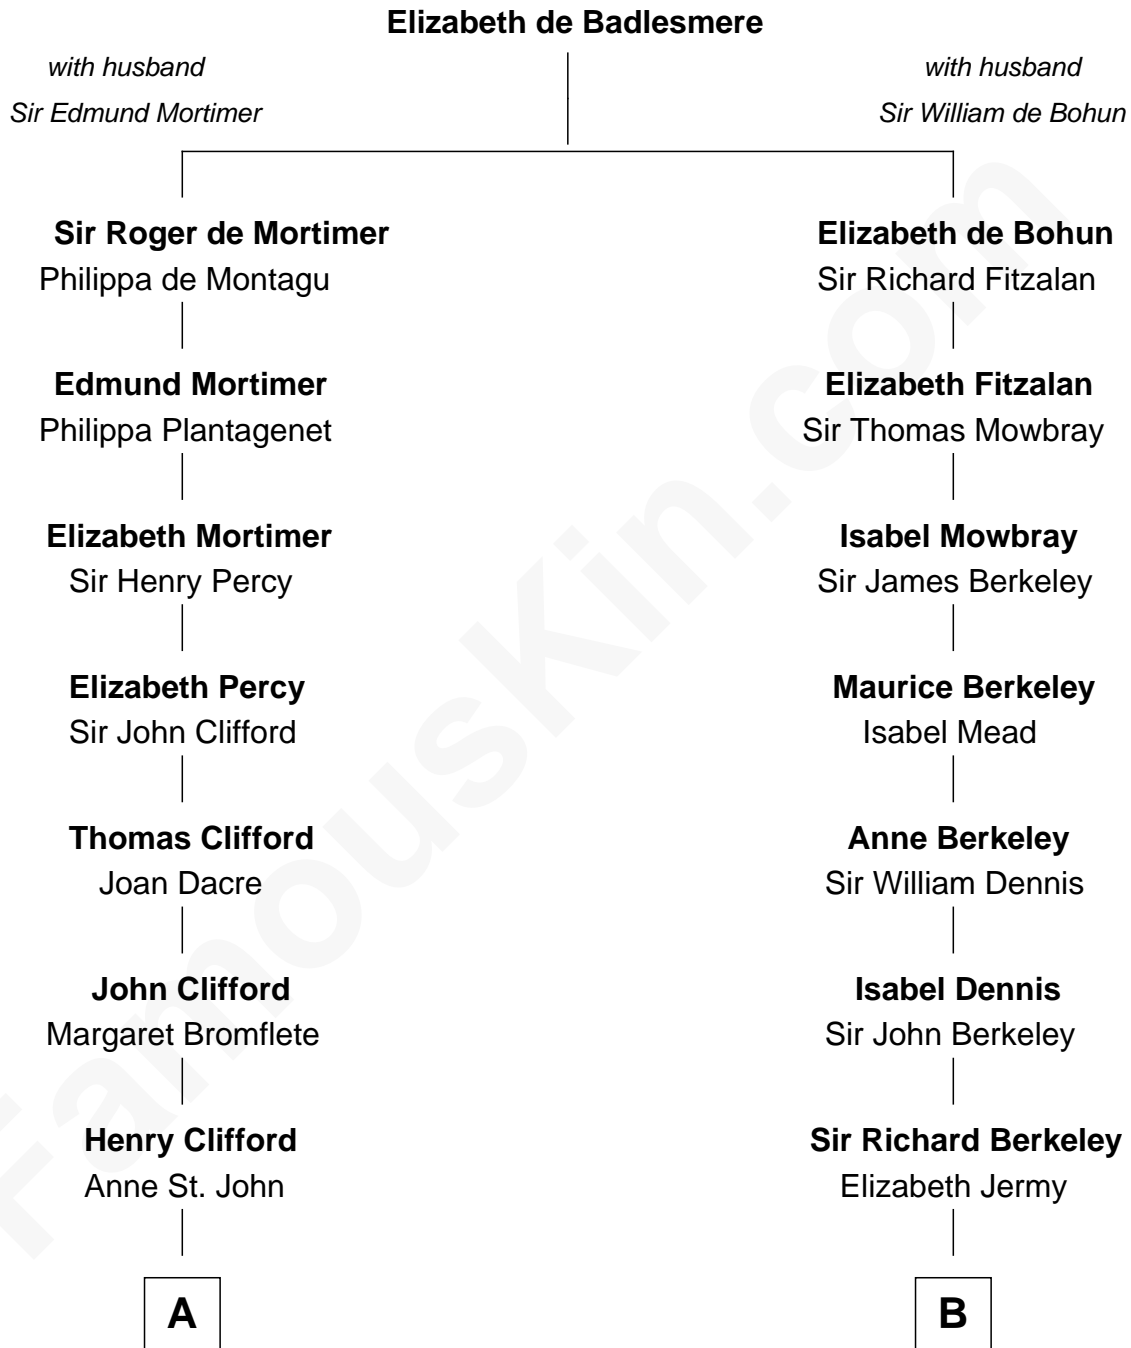

FamousKin.com
Relationship Chart of
William Howard Taft
27th U.S. President

18th cousin 1 time removed of
Clare Eames
Silent Movie Actress

C

Peter Rawson Taft

Sylvia Howard

Alphonso Taft

Louisa Maria Torrey

William Howard Taft

27th U.S. President

D

Harold Hayden Eames

Clare Hamilton

Clare Eames

Silent Movie Actress

FamousKin.com