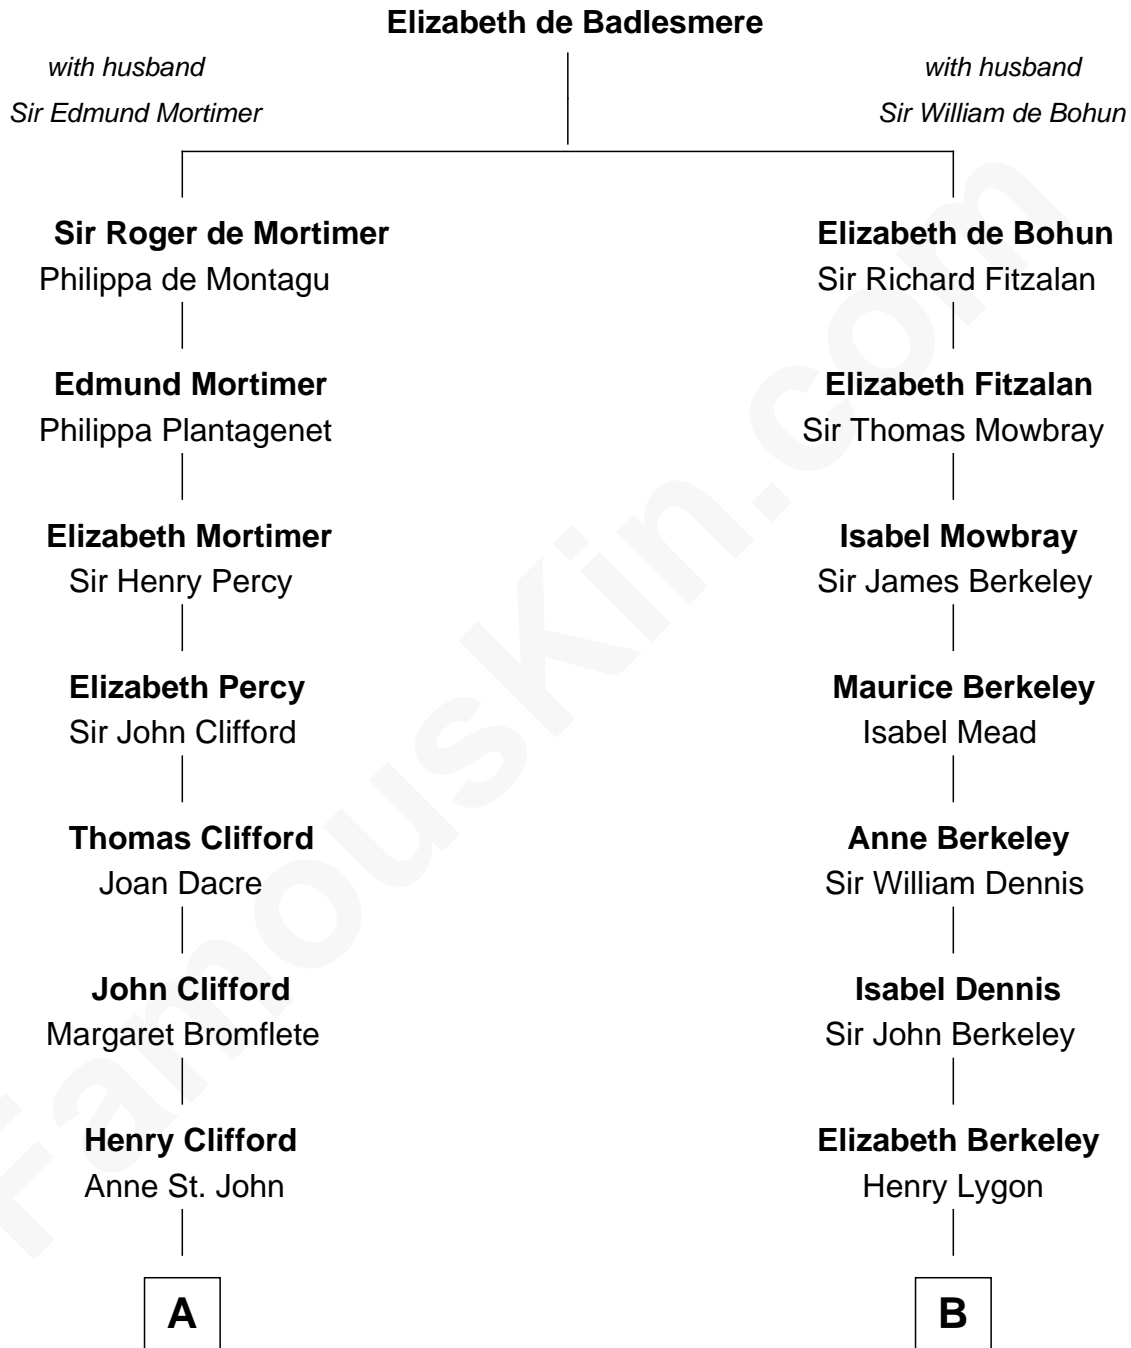

**FamousKin.com**  
**Relationship Chart of**  
**William Howard Taft**  
*27th U.S. President*

19th cousin 2 times removed of  
**Michael Lookinland**  
*TV Actor*

**C**

**Peter Rawson Taft**

Sylvia Howard

**Alphonso Taft**

Louisa Maria Torrey

**William Howard Taft**

*27th U.S. President*

**D**

**Rufus Lemuel Cole**

Matilda M. Hall

**Nellie M. Cole**