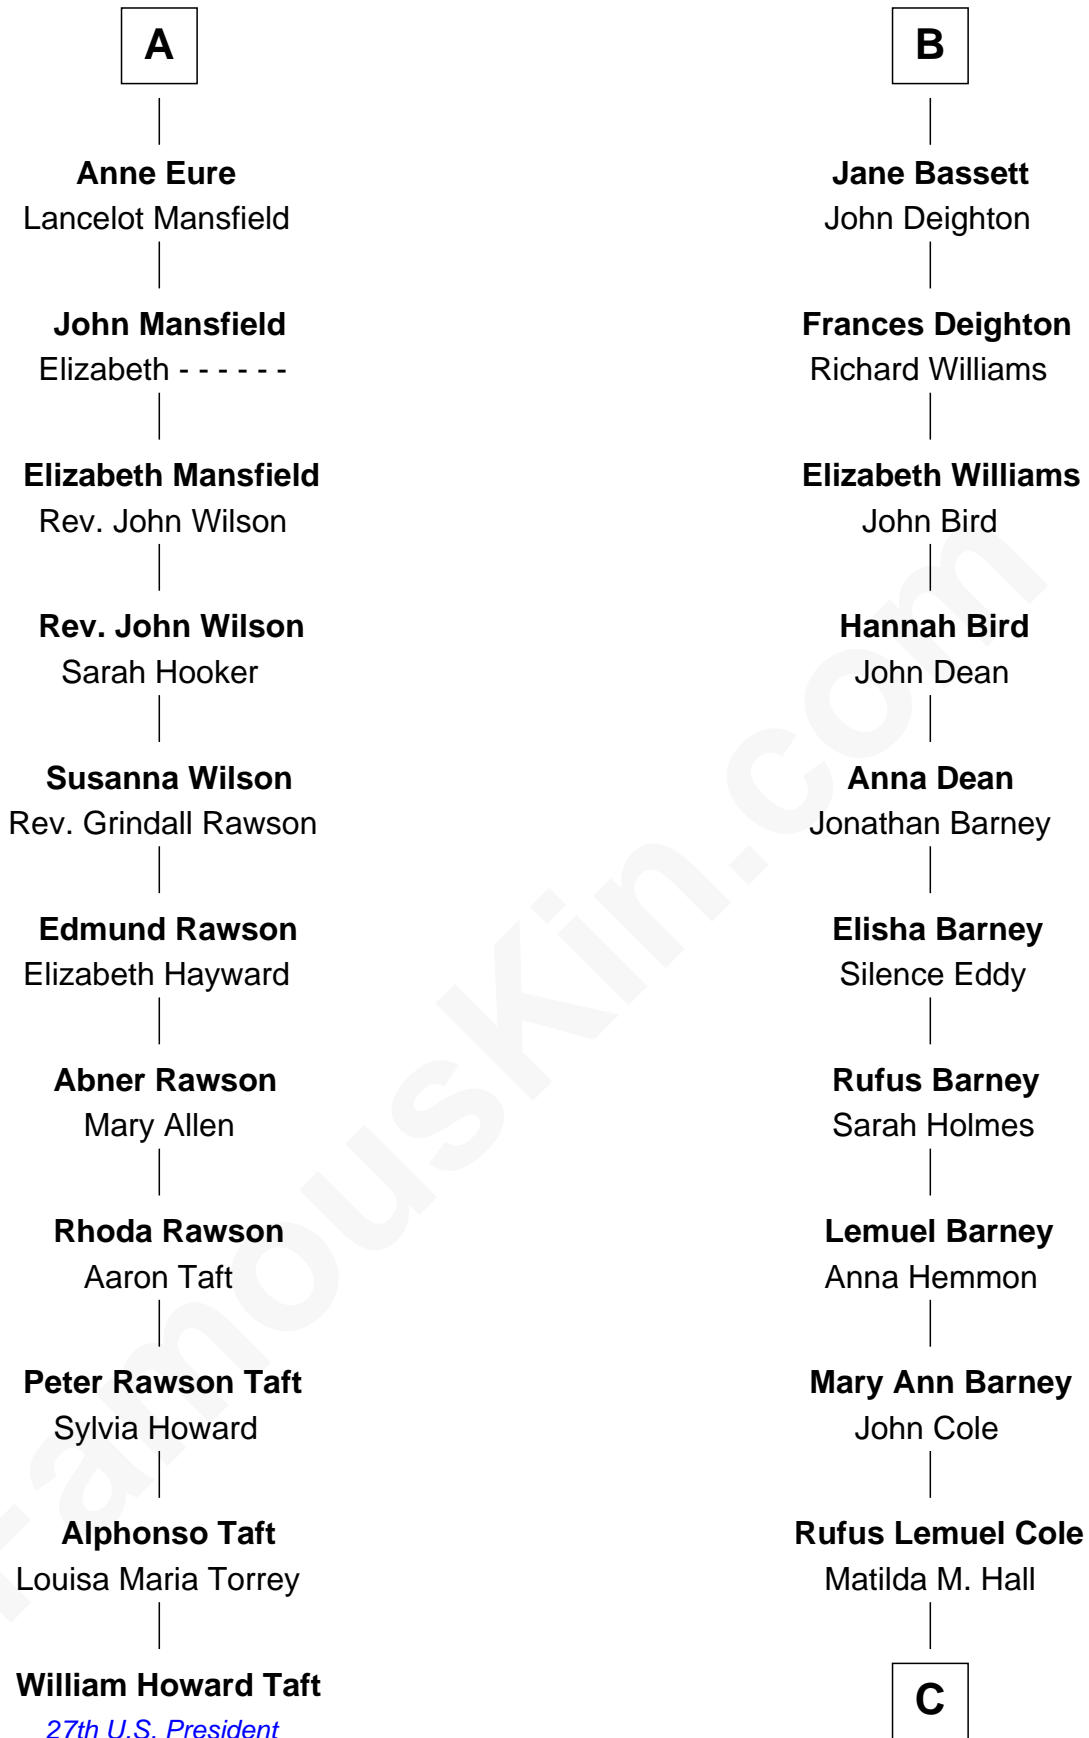

# FamousKin.com Relationship Chart of

**William Howard Taft**

*27th U.S. President*

17th cousin 3 times removed of

**Michael Lookinland**

*TV Actor*

**C**

**Nellie M. Cole**

John Andrew Lookinland

**Orrin Paul Lookinland**

Madeline Tait

**Paul Russell Lookinland**

Karen Ruth McKinney

**Michael Lookinland**

*TV Actor*

FamousKin.com