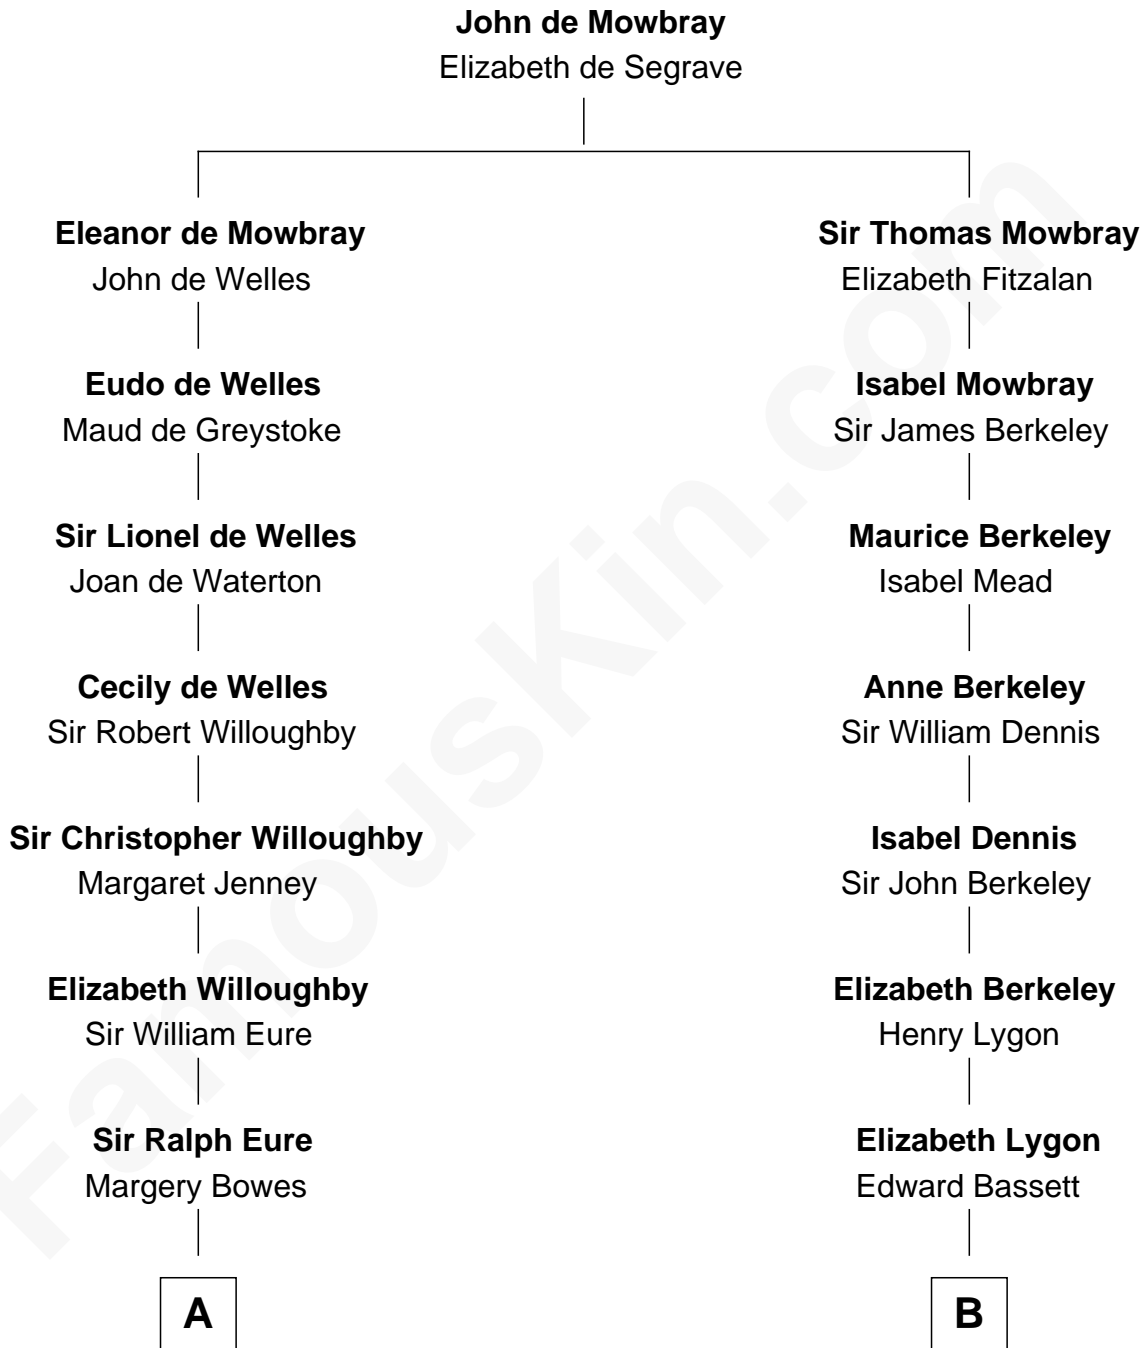

# FamousKin.com Relationship Chart of

**William Howard Taft**

*27th U.S. President*

17th cousin 3 times removed of

**Michael Lookinland**

*TV Actor*

**C**

**Nellie M. Cole**

John Andrew Lookinland

**Orrin Paul Lookinland**

Madeline Tait

**Paul Russell Lookinland**

Karen Ruth McKinney

**Michael Lookinland**

*TV Actor*

FamousKin.com