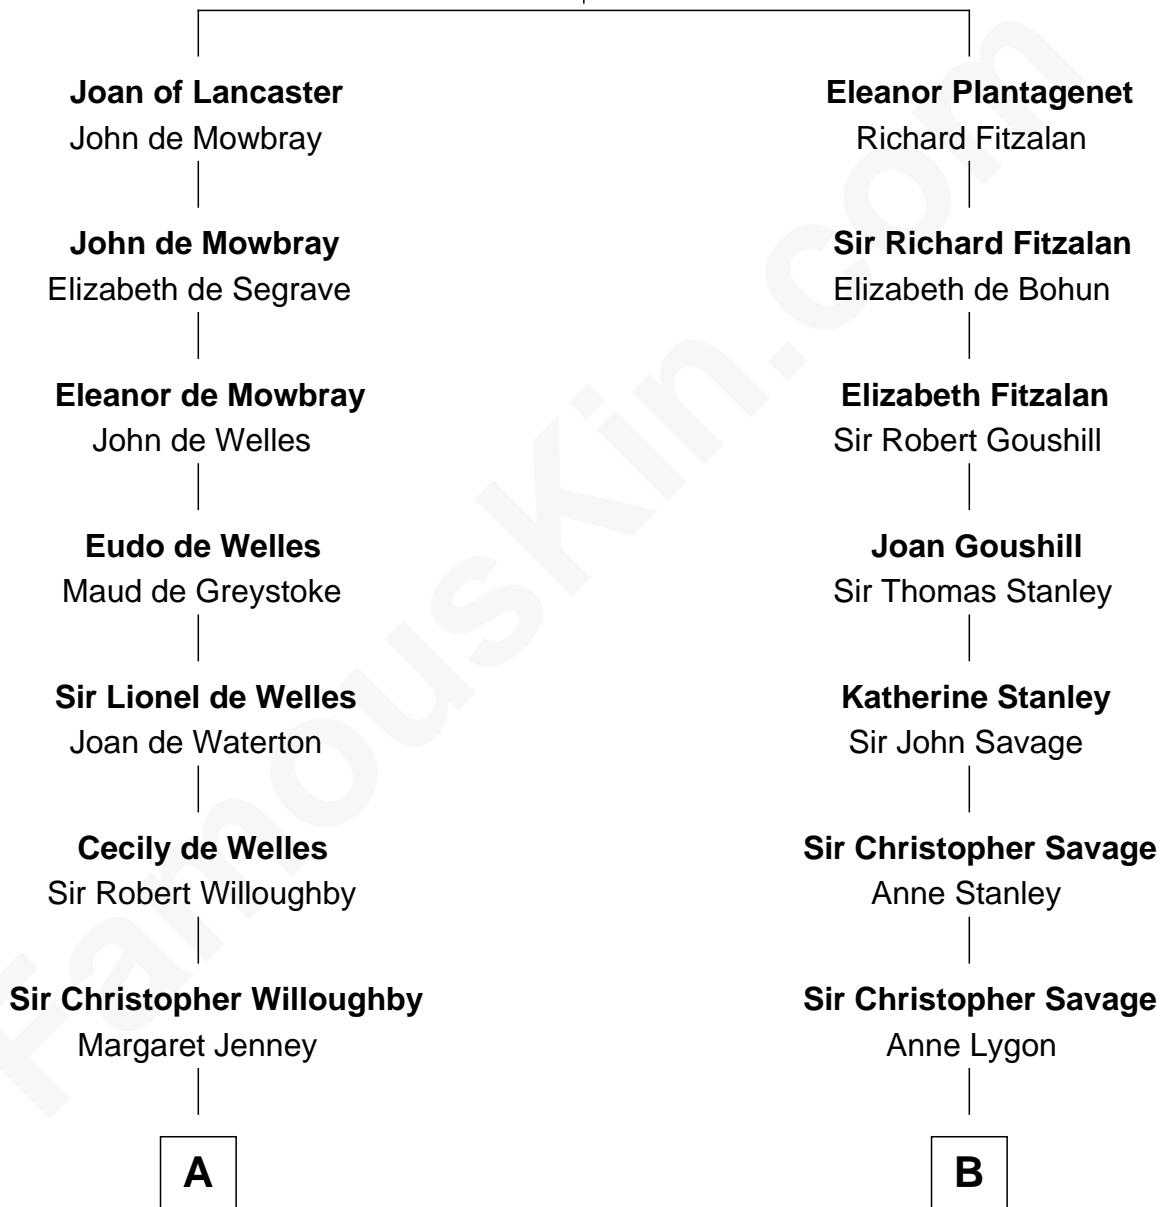

FamousKin.com
Relationship Chart of
William Howard Taft
27th U.S. President

19th cousin 2 times removed of
Parker Stevenson
TV and Movie Actor

Henry Plantagenet
 Maud de Chaworth

C

Peter Rawson Taft

Sylvia Howard

Alphonso Taft

Louisa Maria Torrey

William Howard Taft

27th U.S. President

D

Col. Joseph Hancock Taylor

Mary Montgomery Meigs

Evelyn Taylor