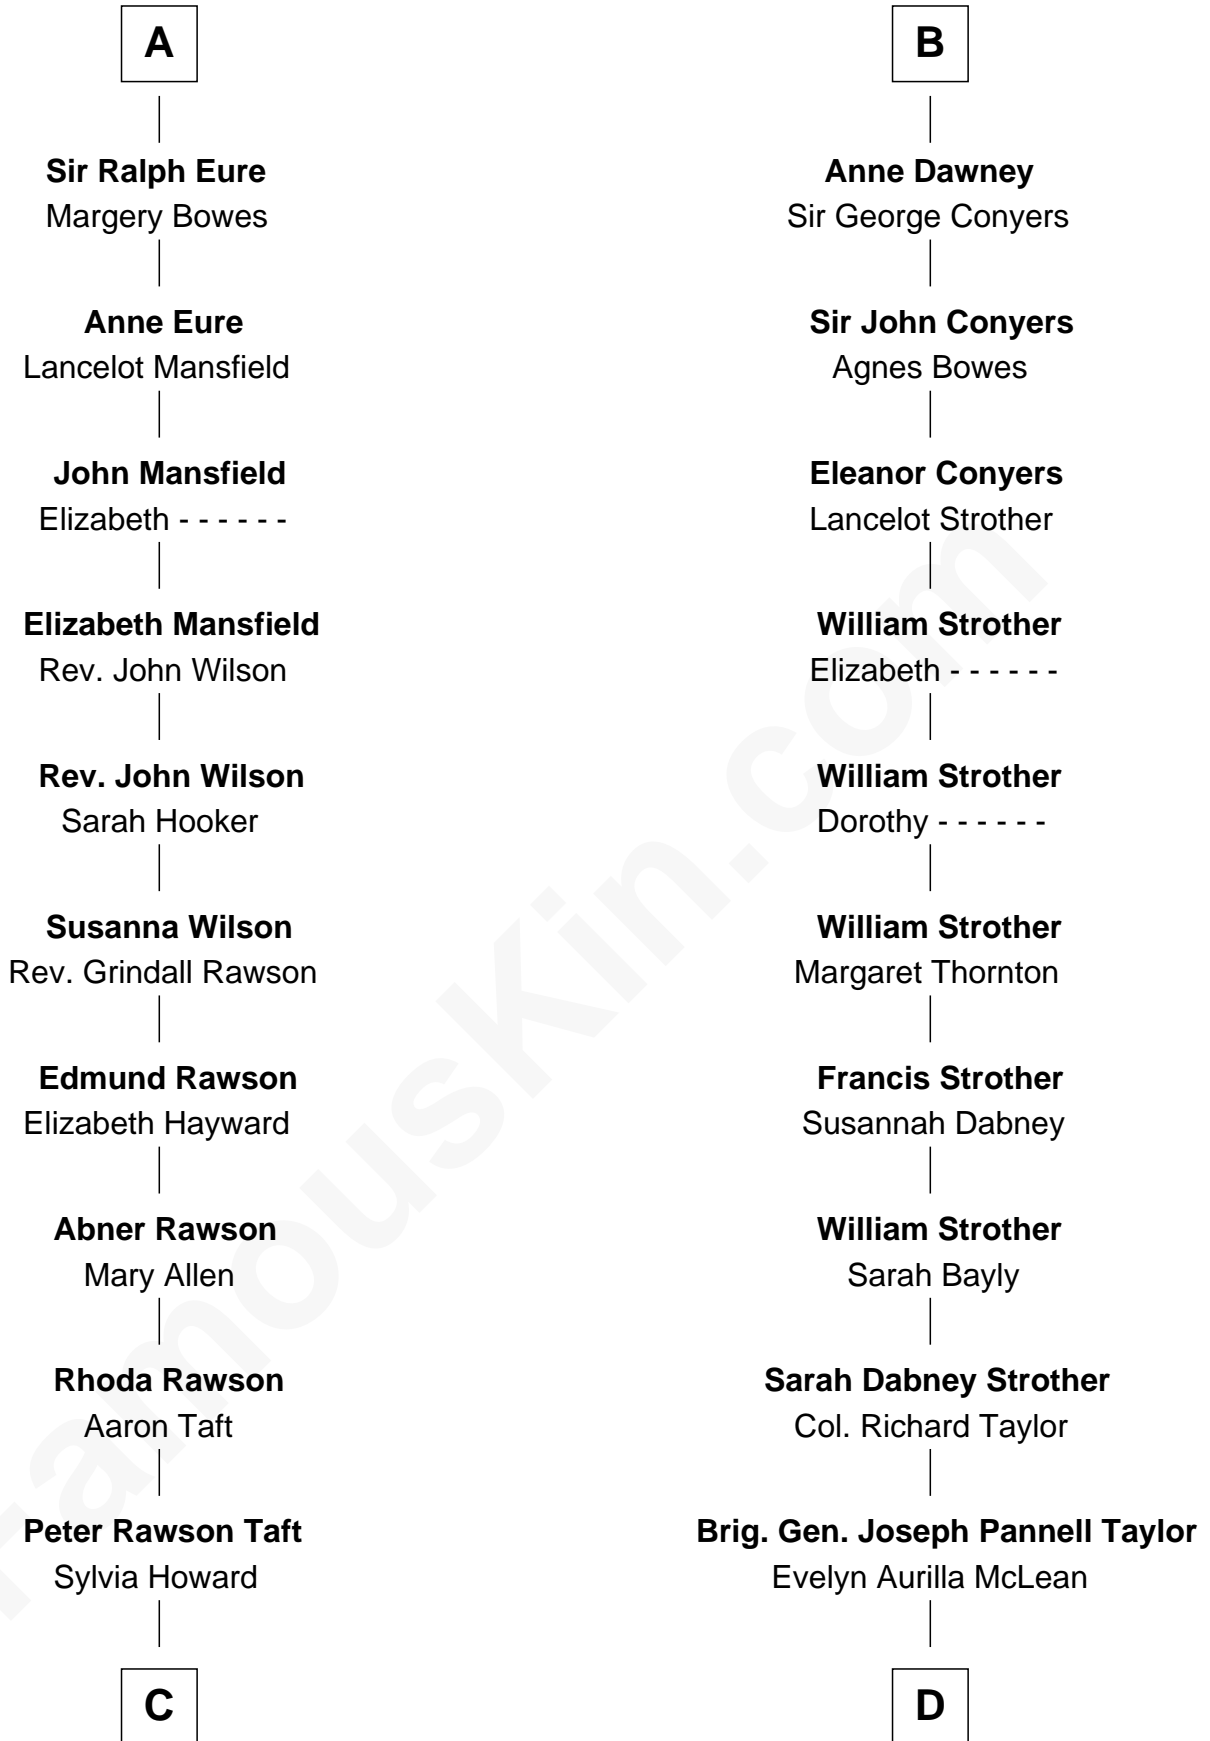

**FamousKin.com**  
**Relationship Chart of**  
**William Howard Taft**  
*27th U.S. President*

18th cousin 3 times removed of

**Parker Stevenson**  
*TV and Movie Actor*

**C**

**Alphonso Taft**  
Louisa Maria Torrey

**William Howard Taft**  
*27th U.S. President*

**D**

**Col. Joseph Hancock Taylor**  
Mary Montgomery Meigs

**Evelyn Taylor**  
Eli Kirk Price

**Philip Price**  
Sarah Meade Harrison

**Sarah Meade Price**  
Richard Stevenson Parker