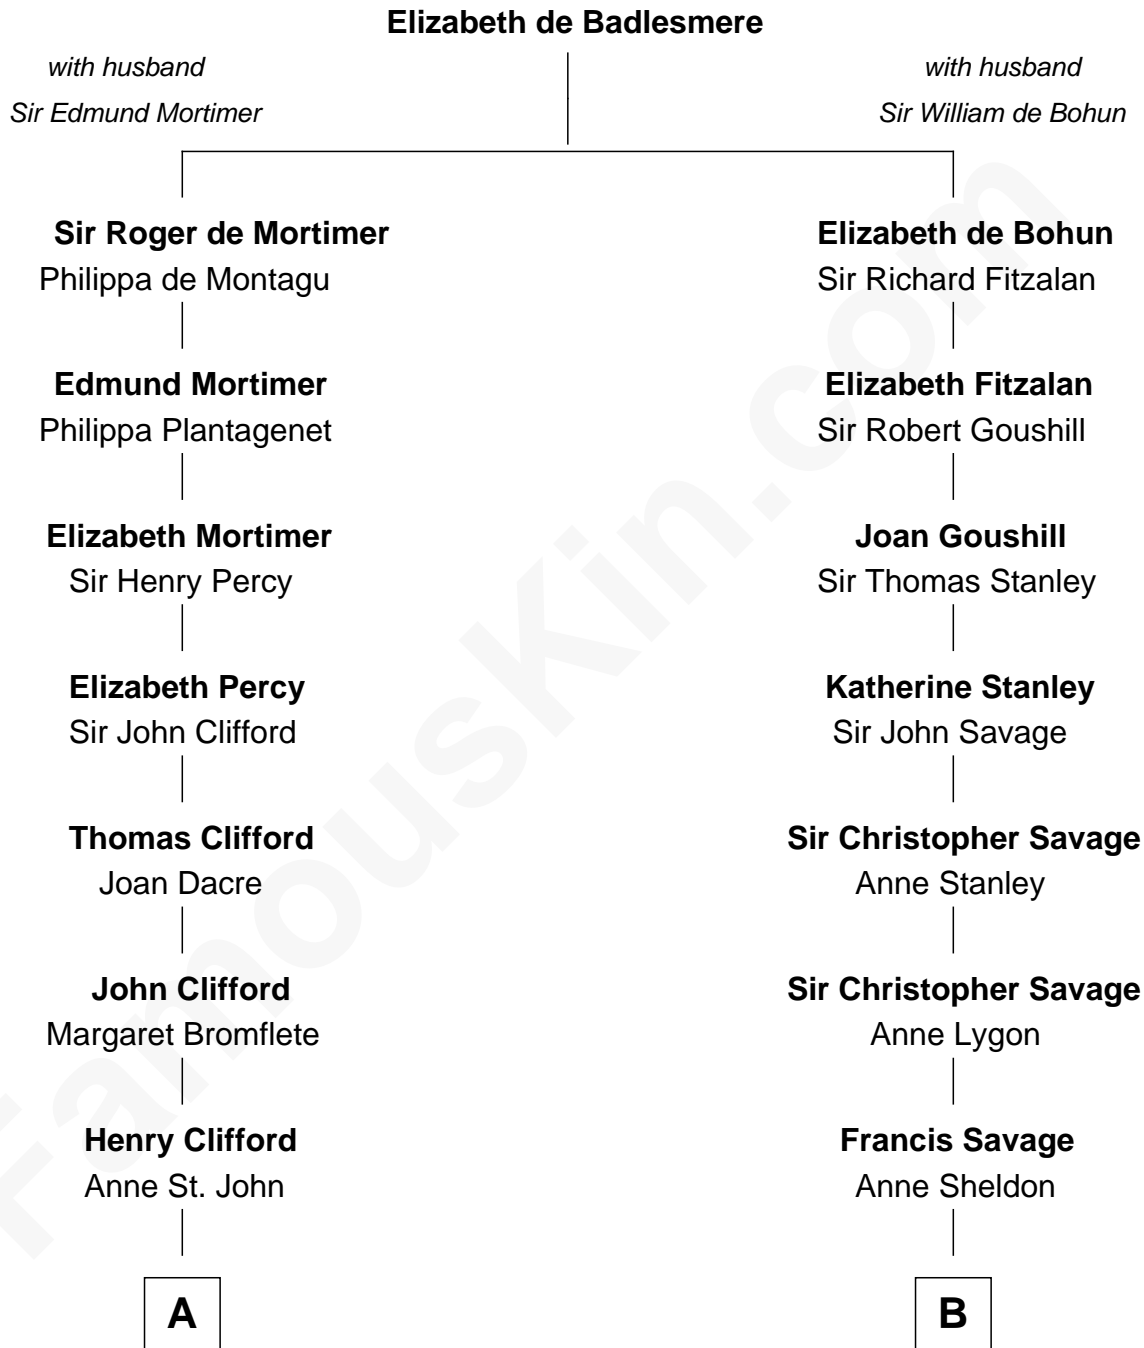

FamousKin.com
Relationship Chart of
William Howard Taft
27th U.S. President

19th cousin 1 time removed of
Parker Stevenson
TV and Movie Actor

C

Peter Rawson Taft

Sylvia Howard

Alphonso Taft

Louisa Maria Torrey

William Howard Taft

27th U.S. President

D

Evelyn Taylor

Eli Kirk Price

Philip Price

Sarah Meade Harrison

Sarah Meade Price