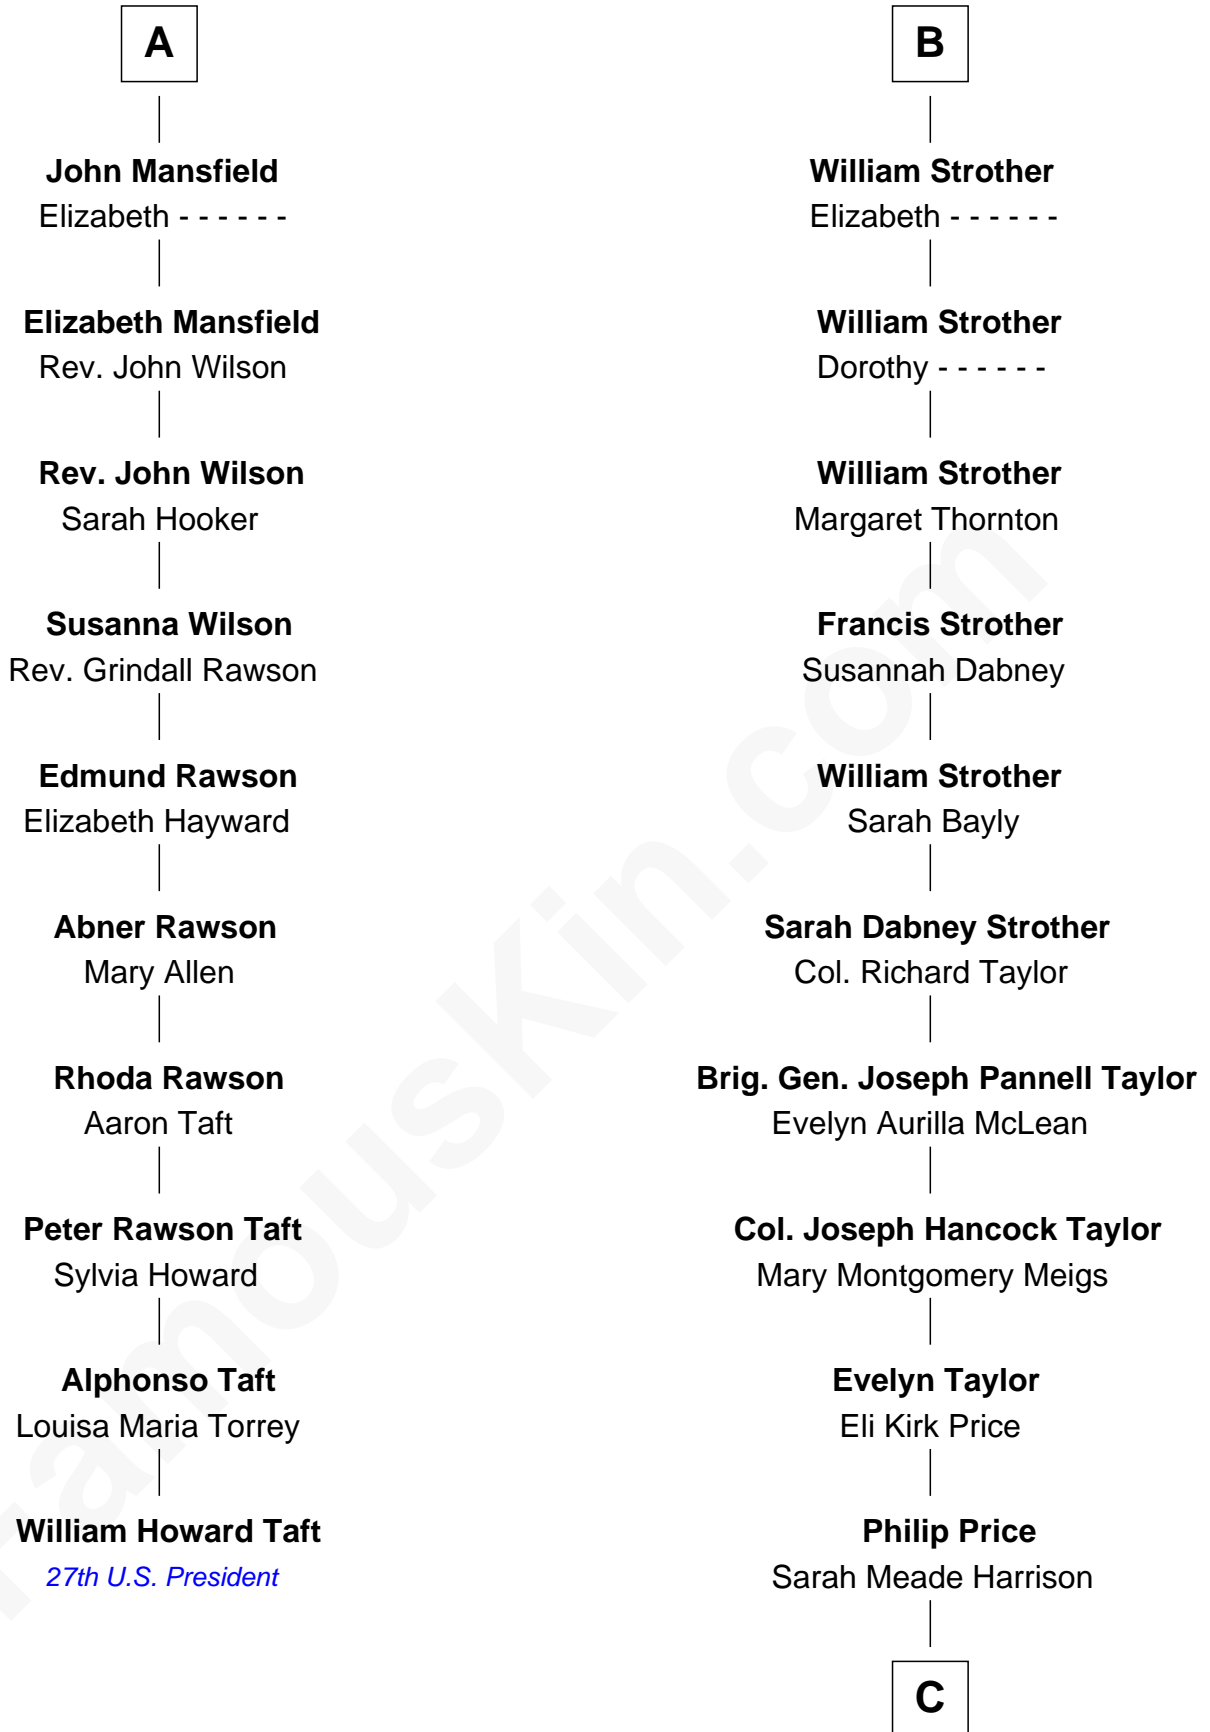

FamousKin.com
Relationship Chart of
William Howard Taft
27th U.S. President

16th cousin 2 times removed of

Parker Stevenson
TV and Movie Actor

C

Sarah Meade Price
Richard Stevenson Parker

Parker Stevenson
TV and Movie Actor

FamousKin.com