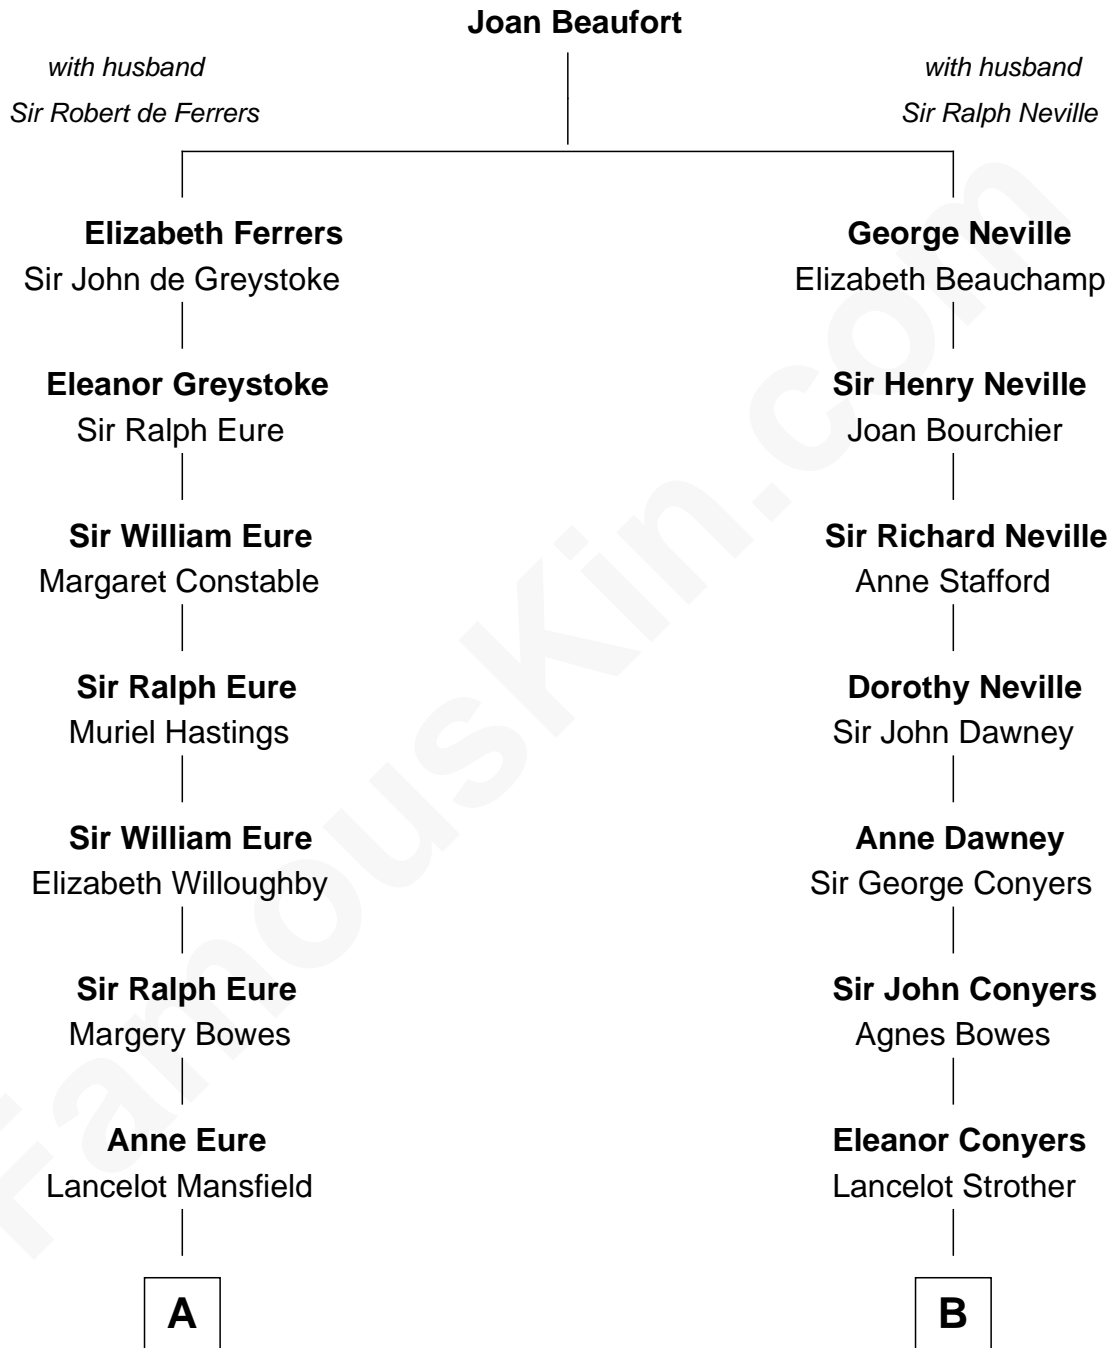

FamousKin.com
Relationship Chart of
William Howard Taft
27th U.S. President

16th cousin 2 times removed of

Parker Stevenson
TV and Movie Actor

C

Sarah Meade Price
Richard Stevenson Parker

Parker Stevenson
TV and Movie Actor

FamousKin.com