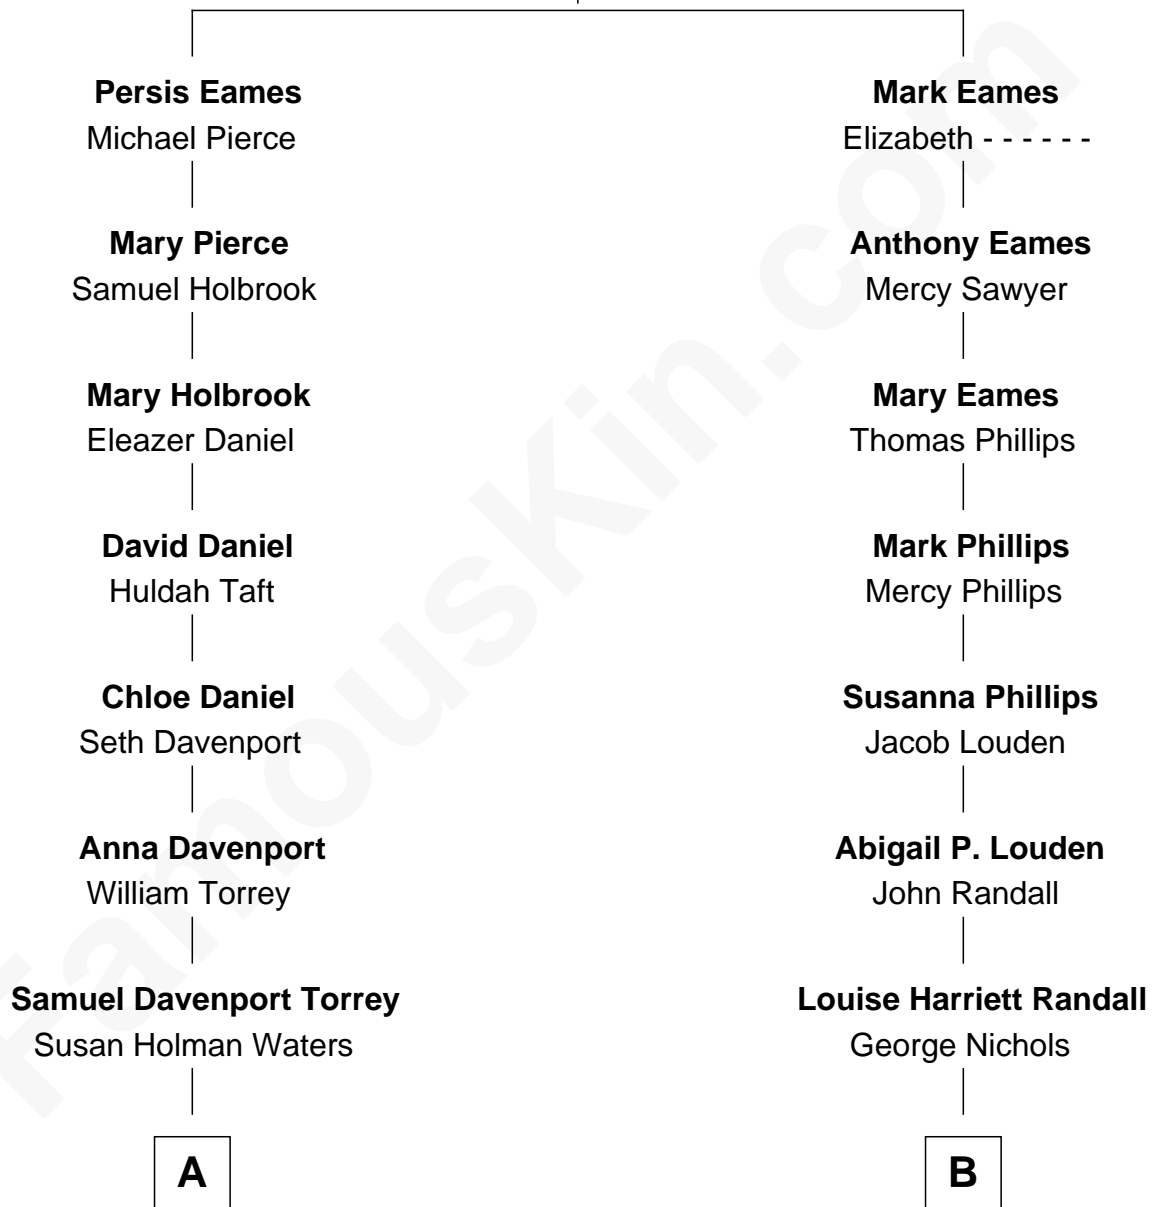

FamousKin.com
Relationship Chart of
William Howard Taft
27th U.S. President

8th cousin 4 times removed of

Taylor Lautner
TV and Movie Actor

Anthony Eames
 Margery - - - - -

A

Louisa Maria Torrey

Alphonso Taft

William Howard Taft

27th U.S. President

B

Wayland Albert Nichols

Fannie Blanche Sisco

Frank James Nichols

Olive F. Allen

Keith Francis Nichols