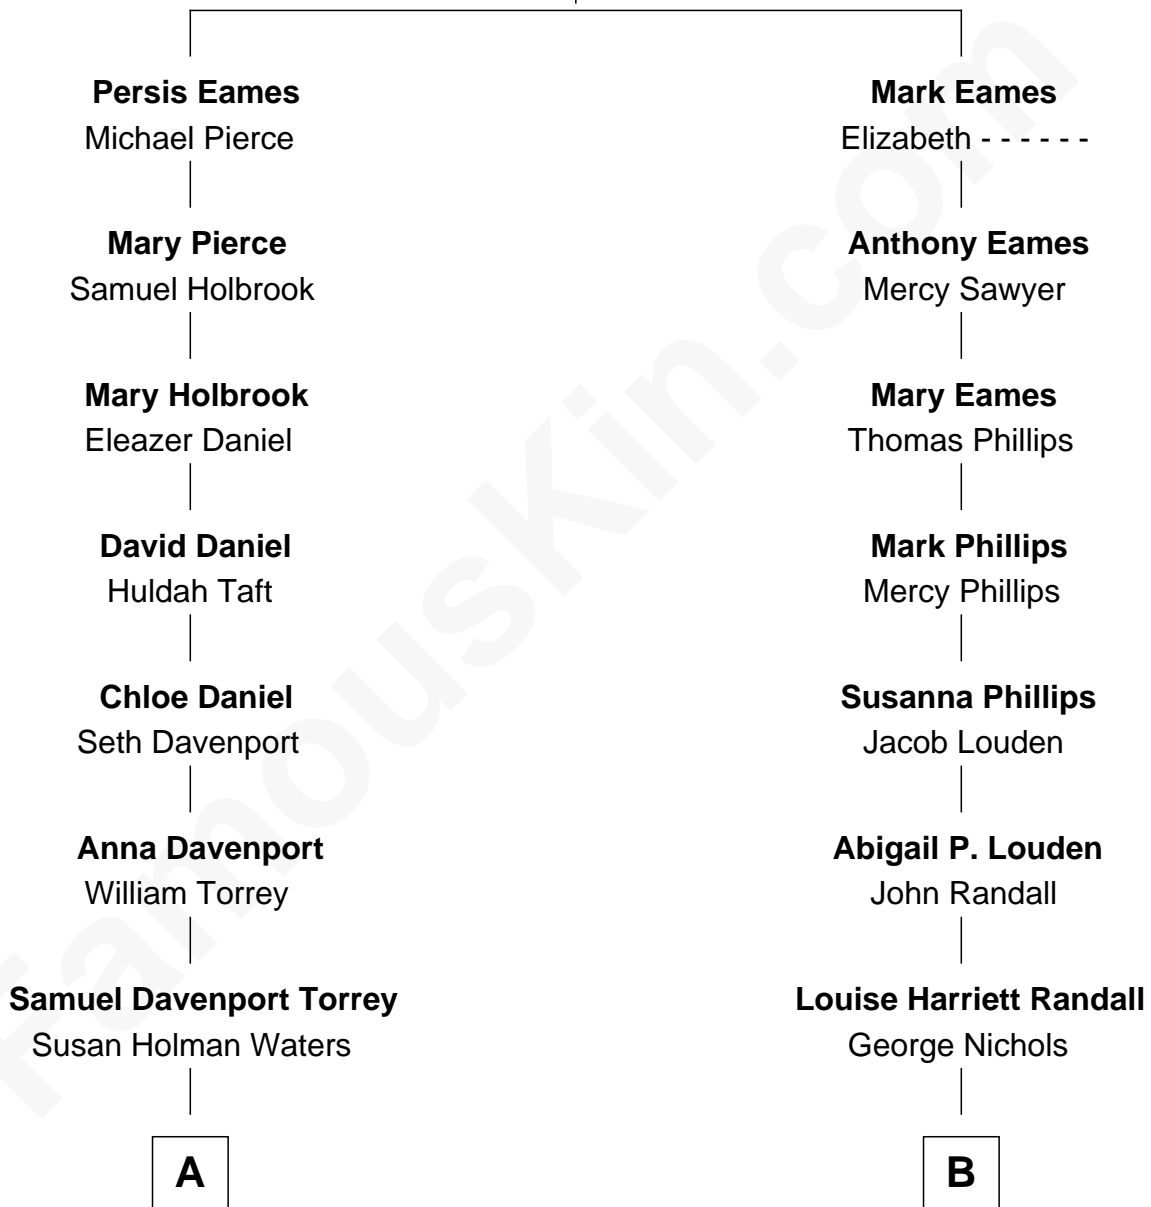

FamousKin.com
Relationship Chart of
William Howard Taft
27th U.S. President

8th cousin 4 times removed of

Taylor Lautner
TV and Movie Actor

Anthony Eames
 Margery - - - - -

A

Louisa Maria Torrey

Alphonso Taft

William Howard Taft

27th U.S. President

B

Wayland Albert Nichols

Fannie Blanche Sisco

Frank James Nichols

Olive F. Allen

Keith Francis Nichols