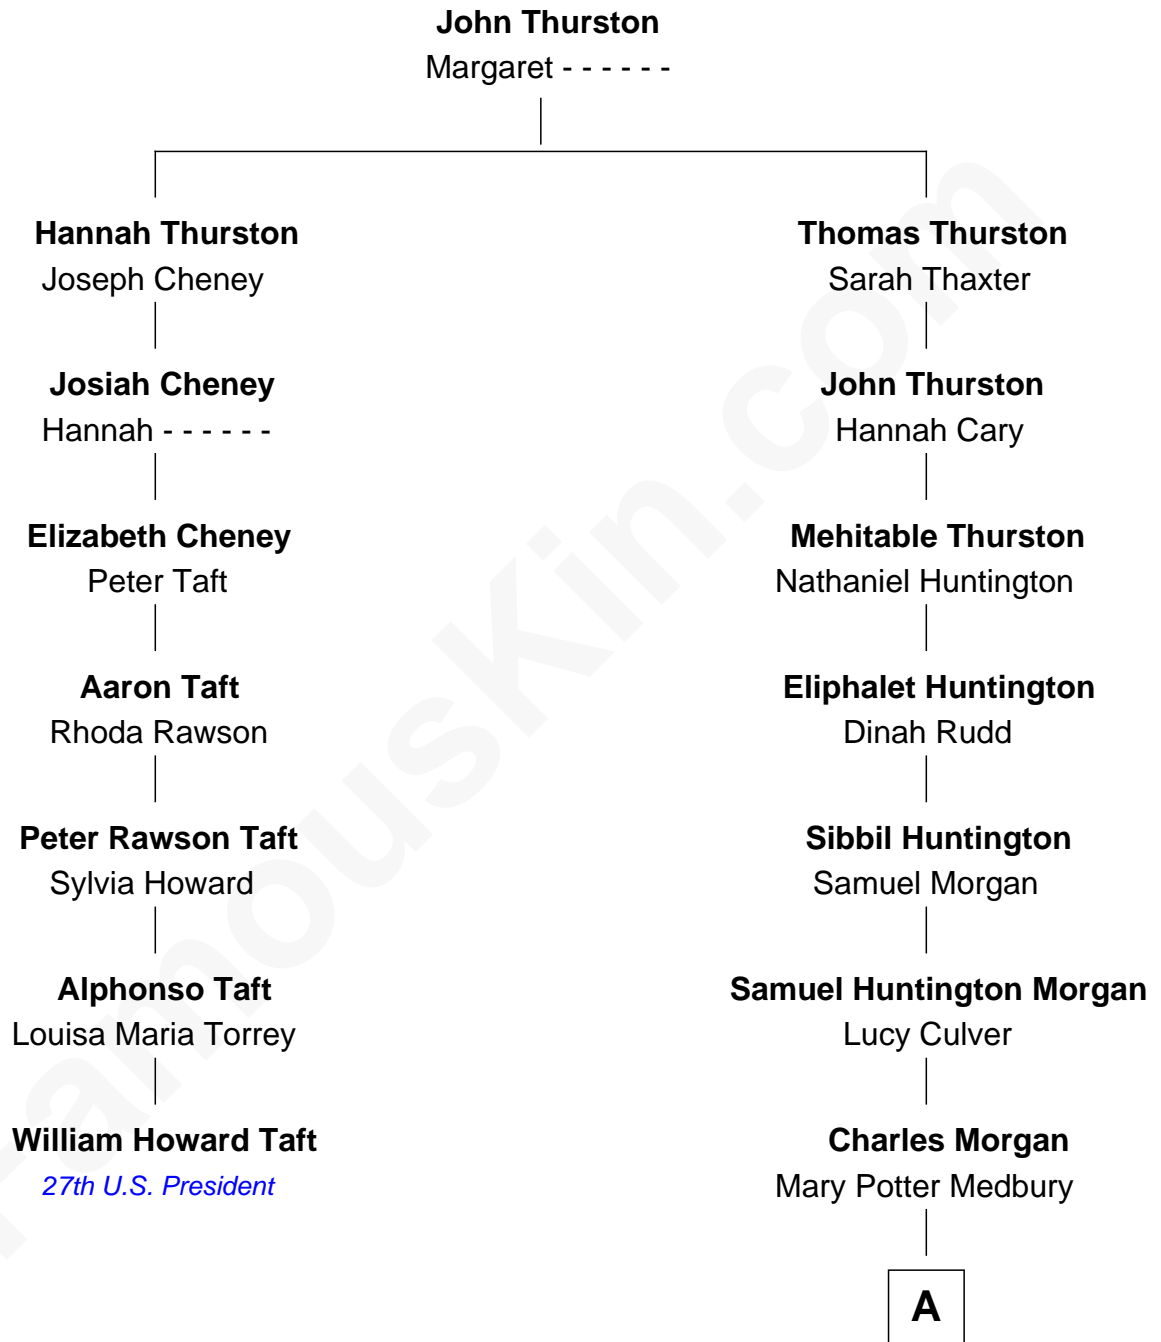

FamousKin.com
Relationship Chart of
William Howard Taft
27th U.S. President

6th cousin 3 times removed of
Ann Morgan Guilbert
TV and Movie Actress

A

William Montrose Morgan

Isabelle Harney

Cornelia E. Morgan

Dr. Gerald Didra Guilbert

Ann Morgan Guilbert

TV and Movie Actress

FamousKin.com