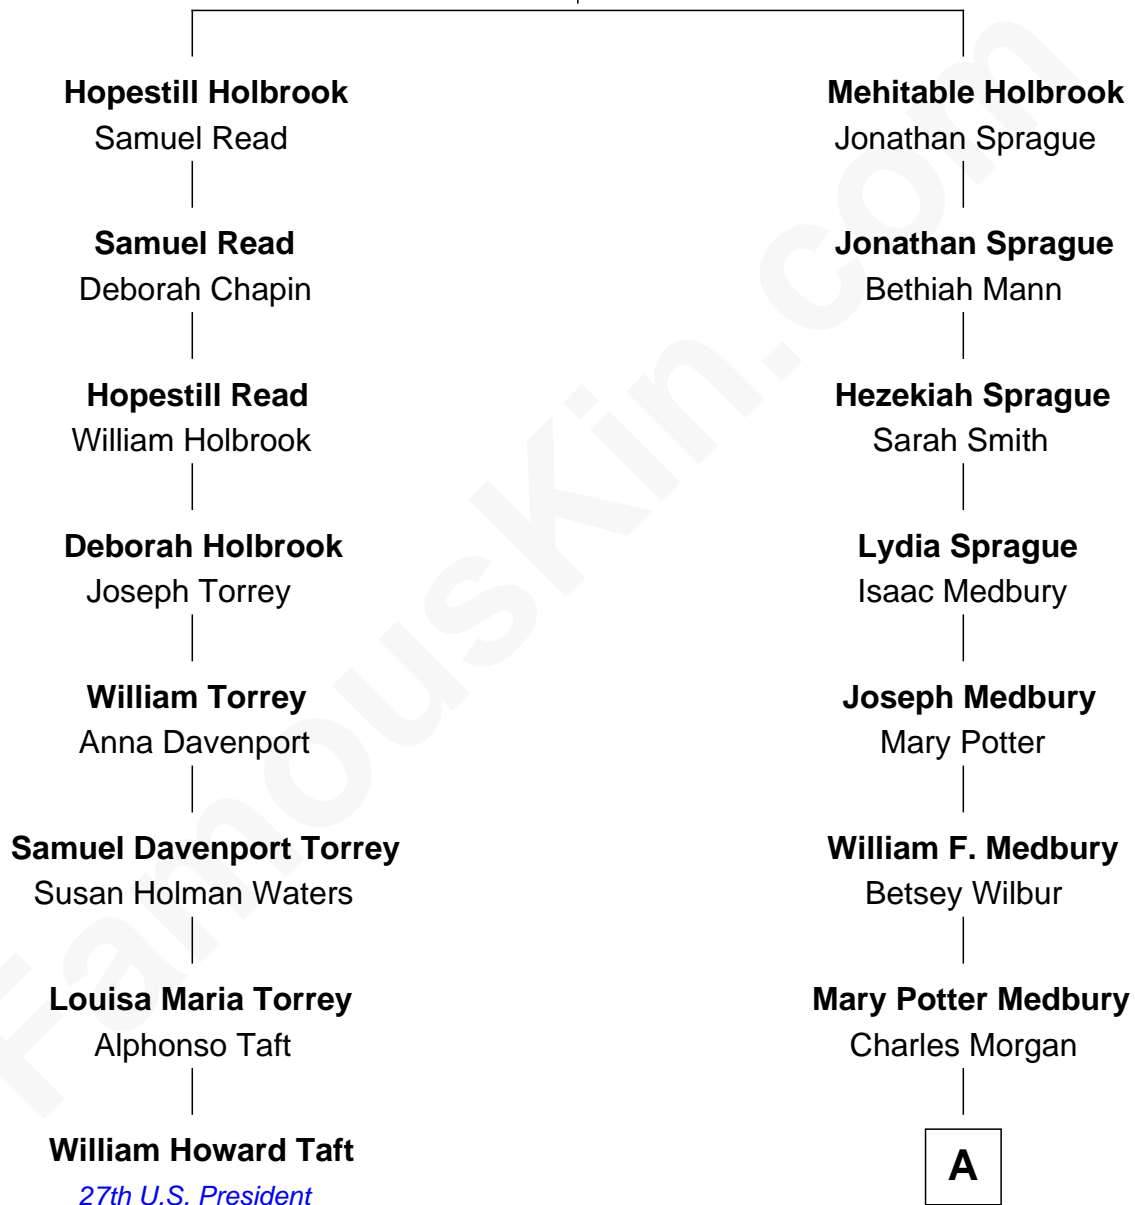

FamousKin.com
Relationship Chart of
William Howard Taft
27th U.S. President

7th cousin 2 times removed of
Ann Morgan Guilbert
TV and Movie Actress

William Holbrook
 Elizabeth Pitts

A

William Montrose Morgan