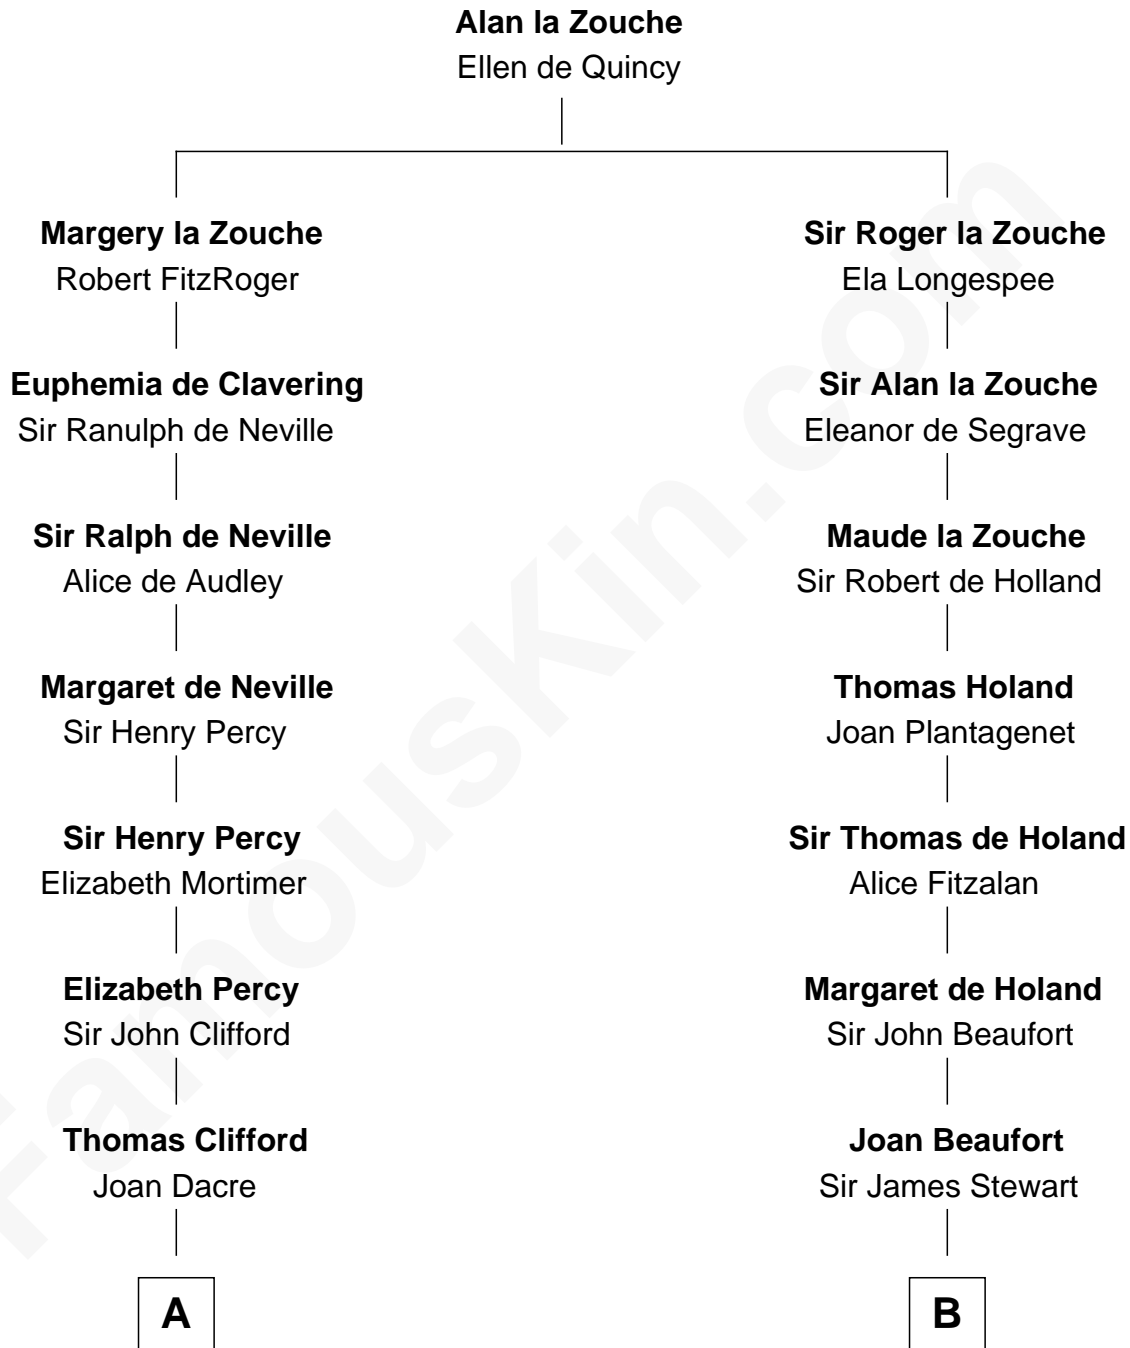

FamousKin.com

Relationship Chart of

William Howard Taft

27th U.S. President

21st cousin of

Johnny Mercer

Songwriter and Co-Founder of Capitol Records

C

Abner Rawson

Mary Allen

Rhoda Rawson

Aaron Taft

Peter Rawson Taft

Sylvia Howard

Alphonso Taft

Louisa Maria Torrey

William Howard Taft

27th U.S. President

D

Louisa Griffin

Col. Hugh Mercer

Gen. Hugh Weedon Mercer

Mary Stiles Anderson

George Anderson Mercer