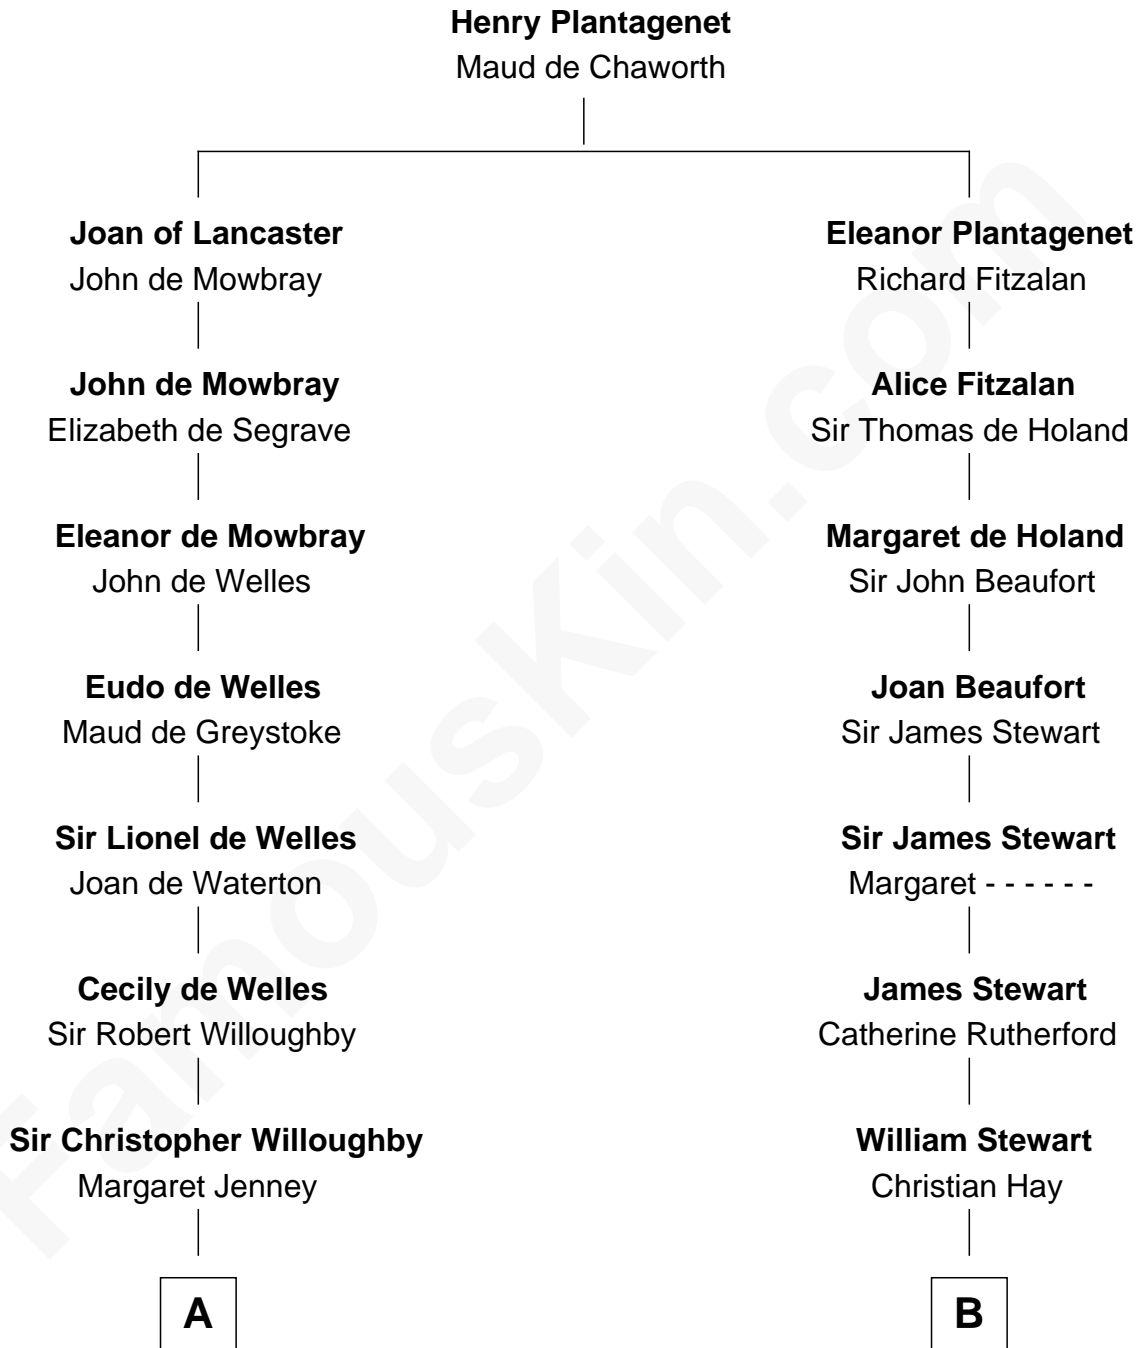

**FamousKin.com**  
**Relationship Chart of**  
**William Howard Taft**  
*27th U.S. President*

18th cousin 1 time removed of

**Johnny Mercer**  
*Songwriter and Co-Founder of Capitol Records*

**C**

**Peter Rawson Taft**

Sylvia Howard

**Alphonso Taft**

Louisa Maria Torrey

**William Howard Taft**

*27th U.S. President*

**D**

**George Anderson Mercer**

Lillian Elizabeth Ciucevich