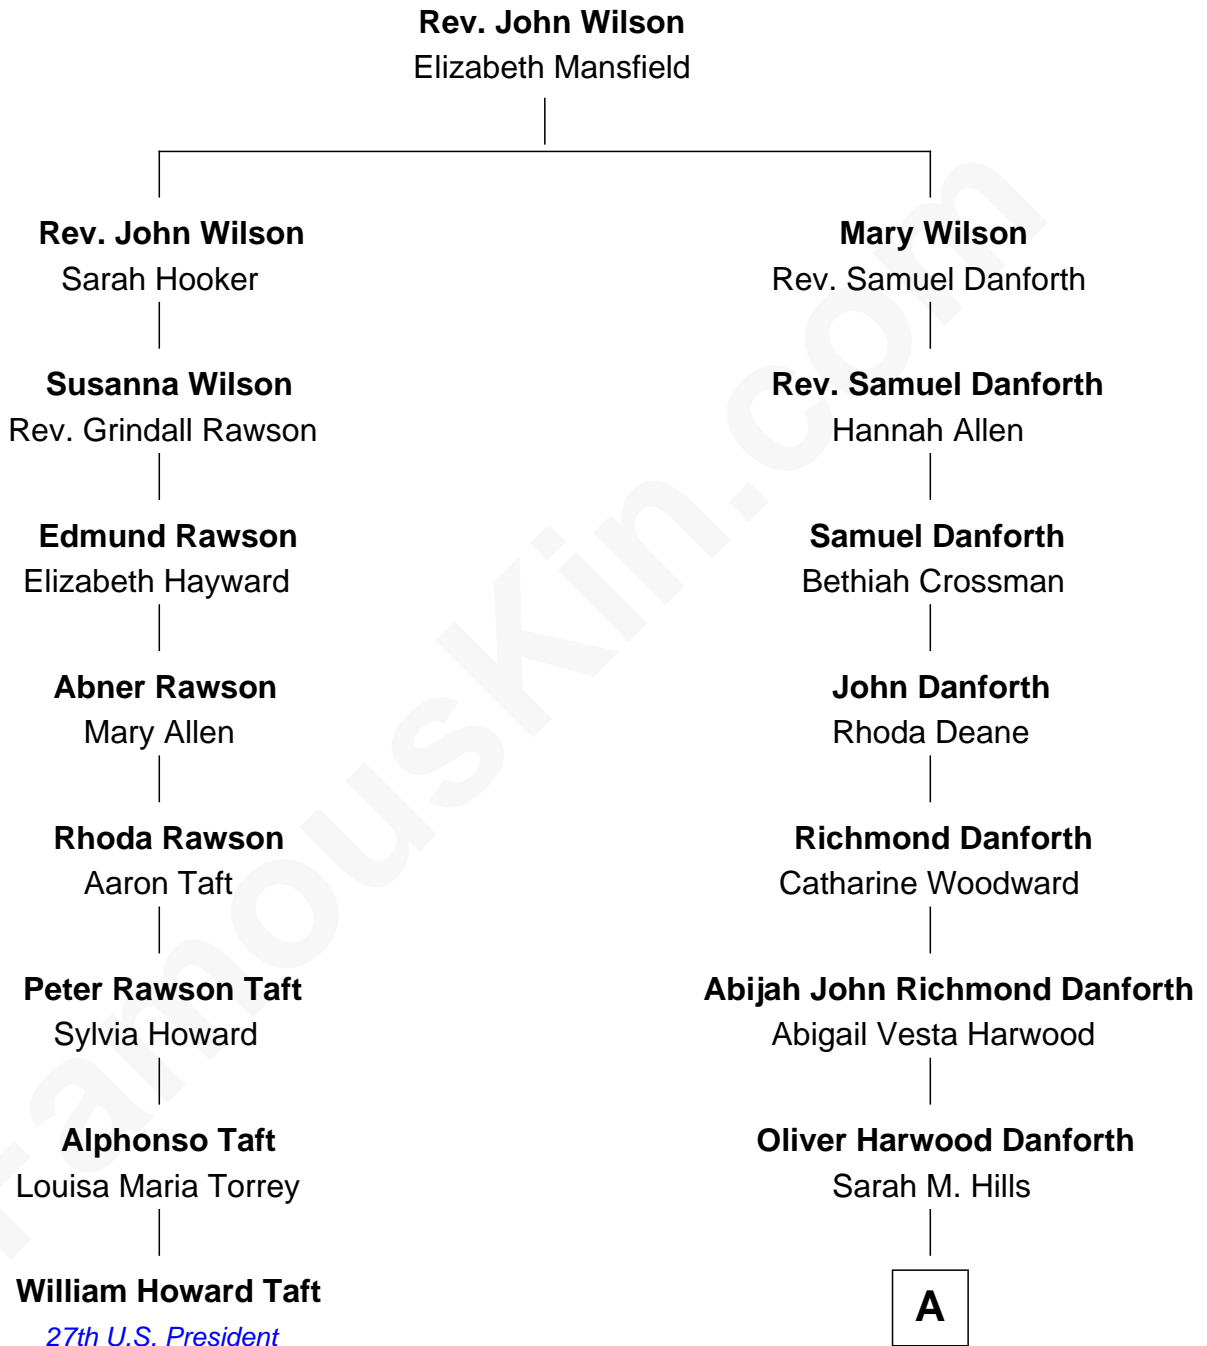

FamousKin.com
Relationship Chart of
William Howard Taft
27th U.S. President

7th cousin 3 times removed of
Zach Snyder
Filmmaker

A

—
Jennie Minerva Danforth

John Batchelder Manley

—
Helen Danforth Manley

Dr. Edgar Earl Reeves

—
Marsha Manley Reeves

Charles Edward Snyder

—
Zach Snyder

Filmmaker