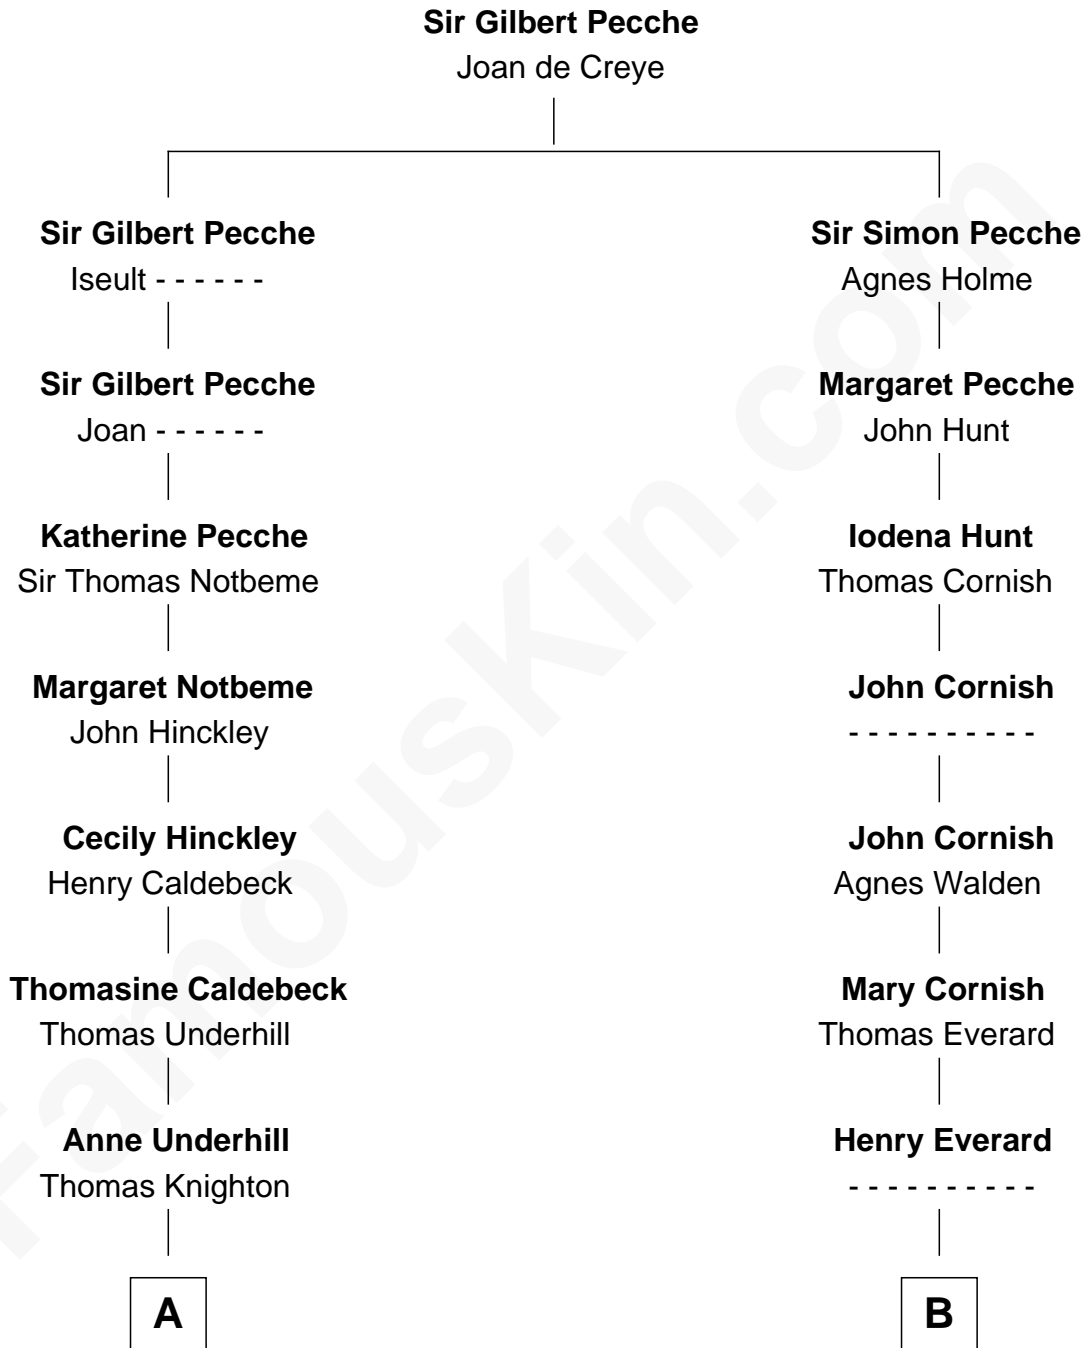

FamousKin.com
Relationship Chart of
William Howard Taft
27th U.S. President

18th cousin 1 time removed of
Robert Frost
Poet and Playwright

C

Samuel Davenport Torrey

Susan Holman Waters

Louisa Maria Torrey

Alphonso Taft

William Howard Taft

27th U.S. President

D

William Prescott Frost

Isabella Moodie

Robert Frost

Poet and Playwright

FamousKin.com