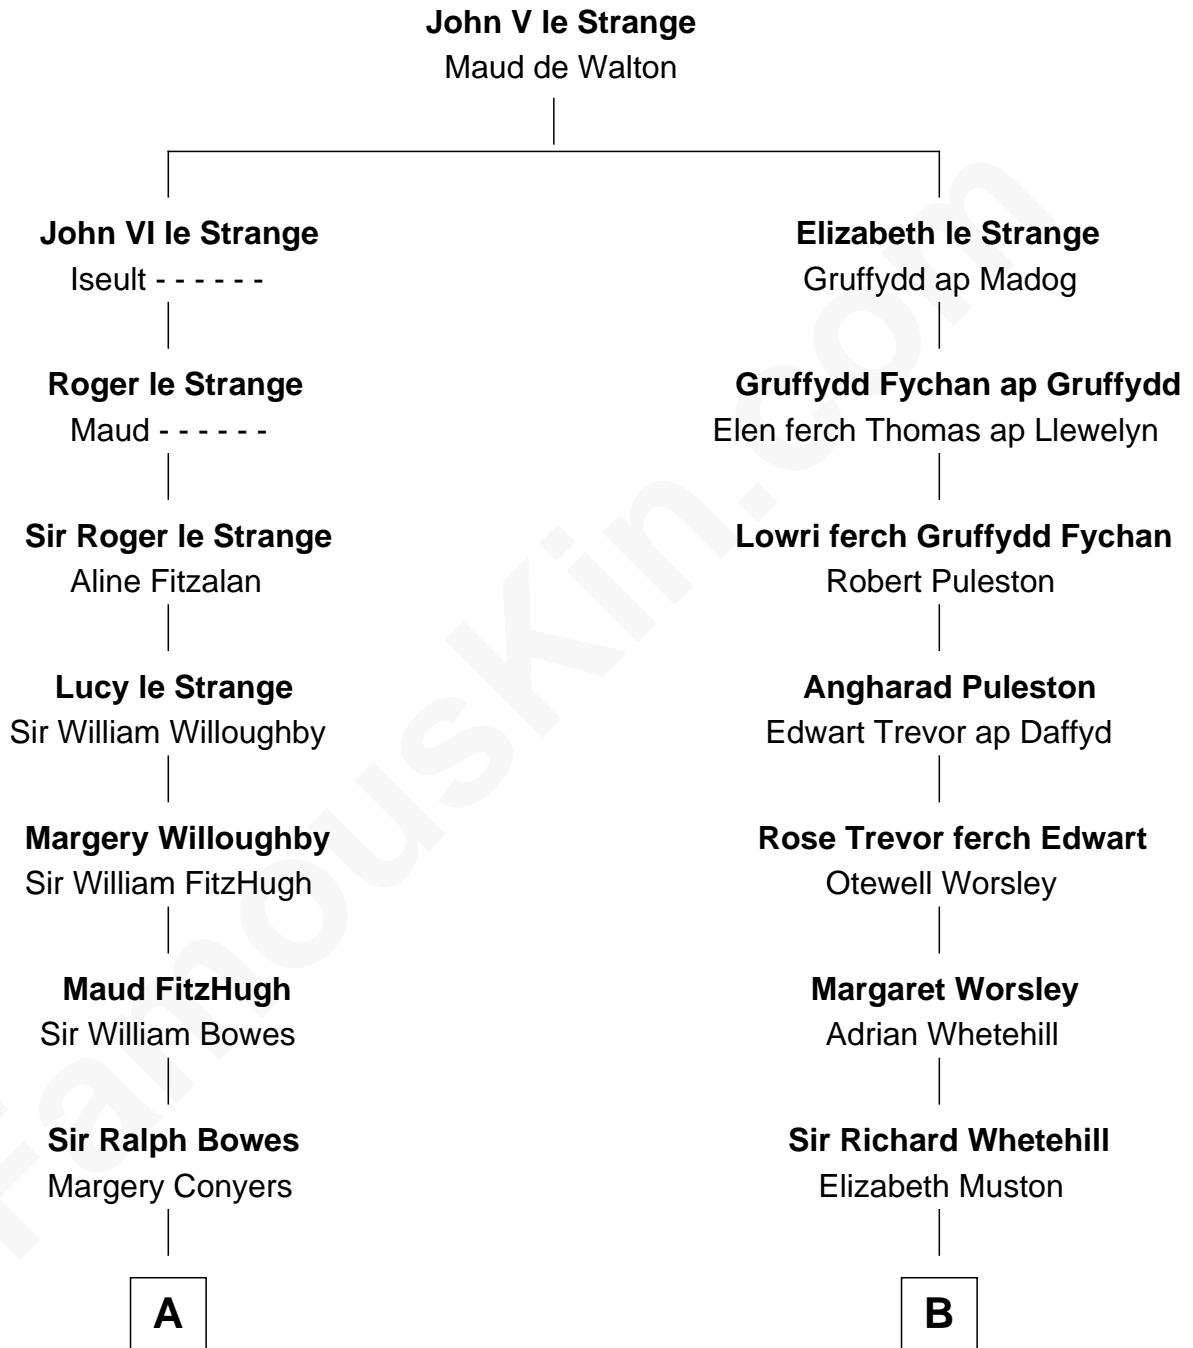

**FamousKin.com**  
**Relationship Chart of**  
**William Howard Taft**  
*27th U.S. President*

**18th cousin 1 time removed of**  
**Robert Frost**  
*Poet and Playwright*

**C**

**Peter Rawson Taft**

Sylvia Howard

**Alphonso Taft**

Louisa Maria Torrey

**William Howard Taft**

*27th U.S. President*

**D**

**William Prescott Frost**

Isabella Moodie

**Robert Frost**