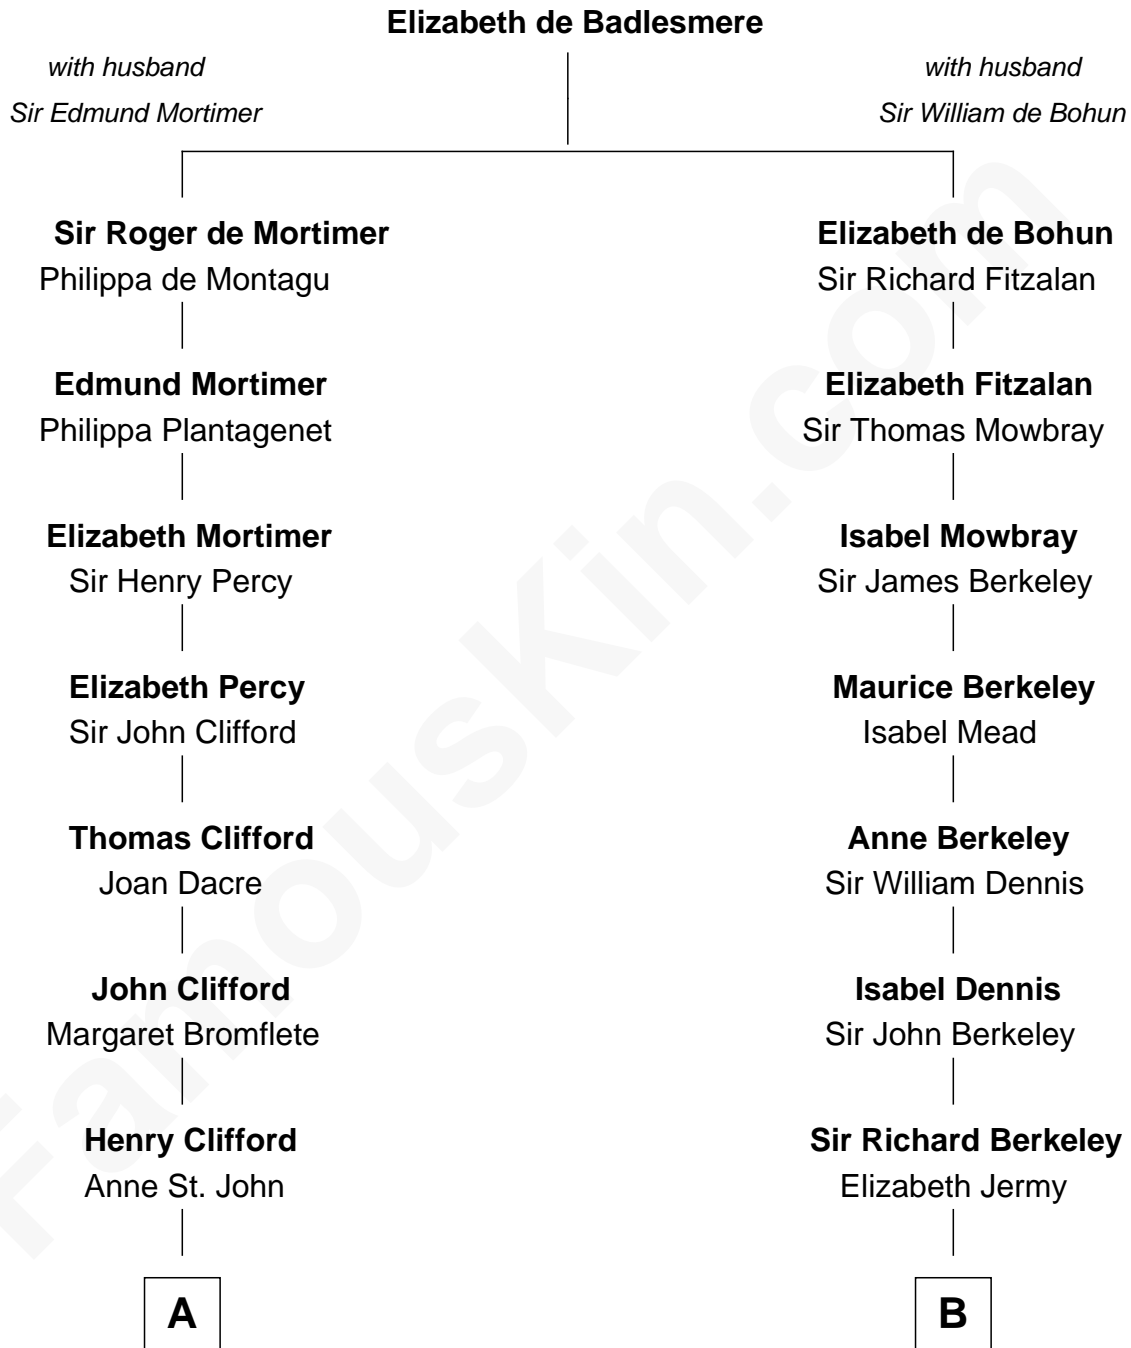

FamousKin.com
Relationship Chart of
William Howard Taft
27th U.S. President

18th cousin 1 time removed of
Robert Frost
Poet and Playwright

C

Peter Rawson Taft

Sylvia Howard

Alphonso Taft

Louisa Maria Torrey

William Howard Taft

27th U.S. President

D

William Prescott Frost

Isabella Moodie

Robert Frost

Poet and Playwright

FamousKin.com