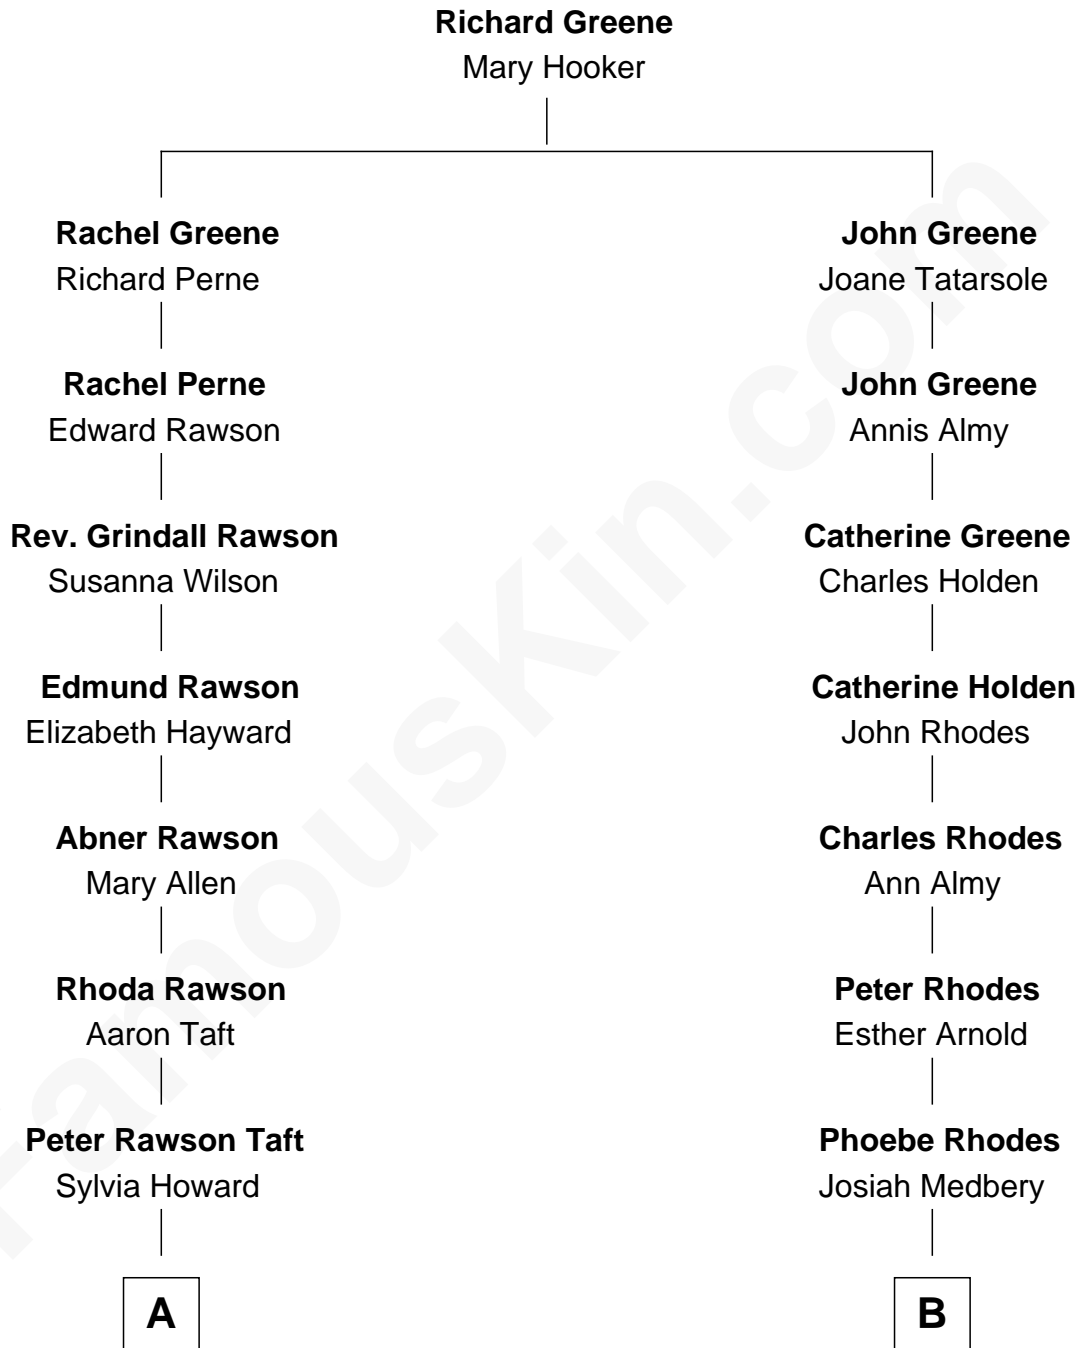

FamousKin.com
Relationship Chart of
William Howard Taft
27th U.S. President

8th cousin 1 time removed of
Benton MacKaye
Co-Founder, Appalachian Trail

A

Alphonso Taft
Louisa Maria Torrey

William Howard Taft
27th U.S. President

B

Rev. Nicholas Medbery
Rebecca Belknap Stetson

Mary Ellen Keith Medbery
James Morrison Steele MacKaye

Benton MacKaye
Co-Founder, Appalachian Trail

FamousKin.com