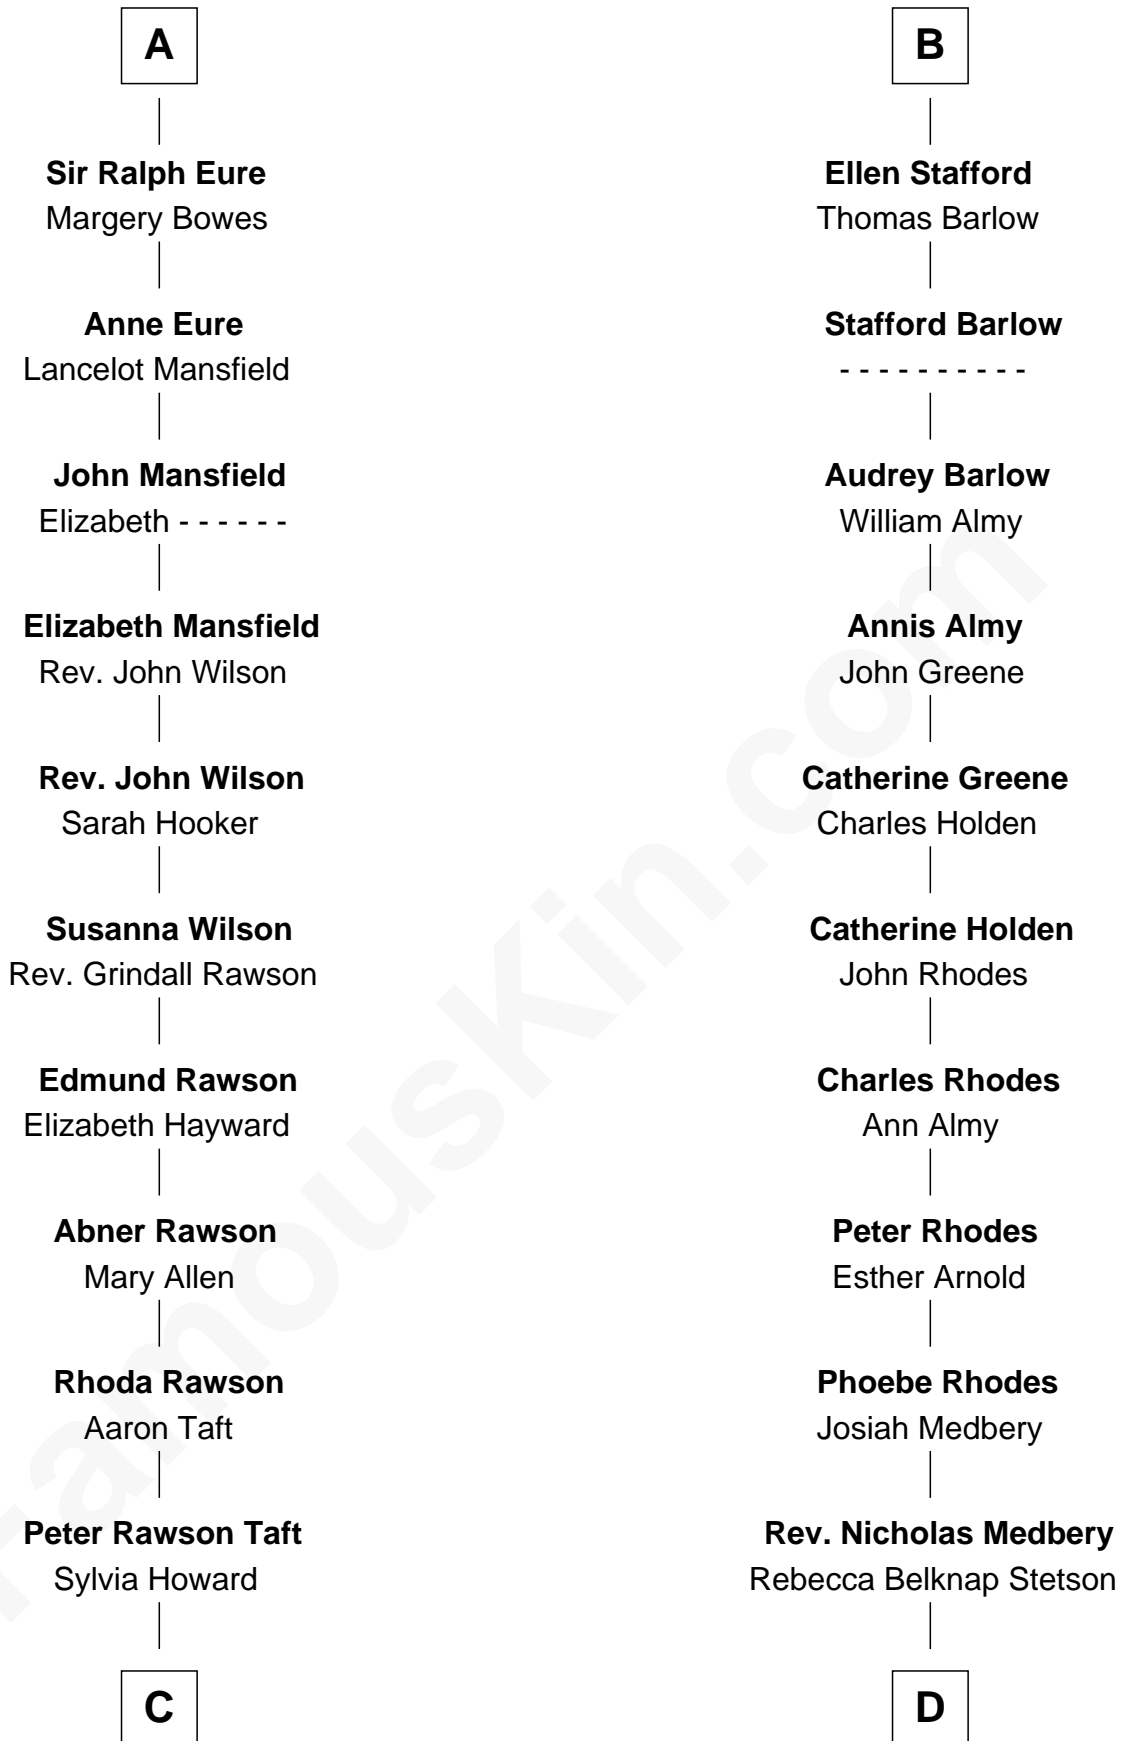

FamousKin.com Relationship Chart of

William Howard Taft

27th U.S. President

18th cousin of

Benton MacKaye

Co-Founder, Appalachian Trail

Ralph de Stafford

*with wife
Margaret de Audley*

Sir Humphrey Stafford
Margaret Fogge

Sir William Eure
Elizabeth Willoughby

Sir Humphrey Stafford
Margaret Tame

A

B

C

Alphonso Taft
Louisa Maria Torrey

William Howard Taft
27th U.S. President