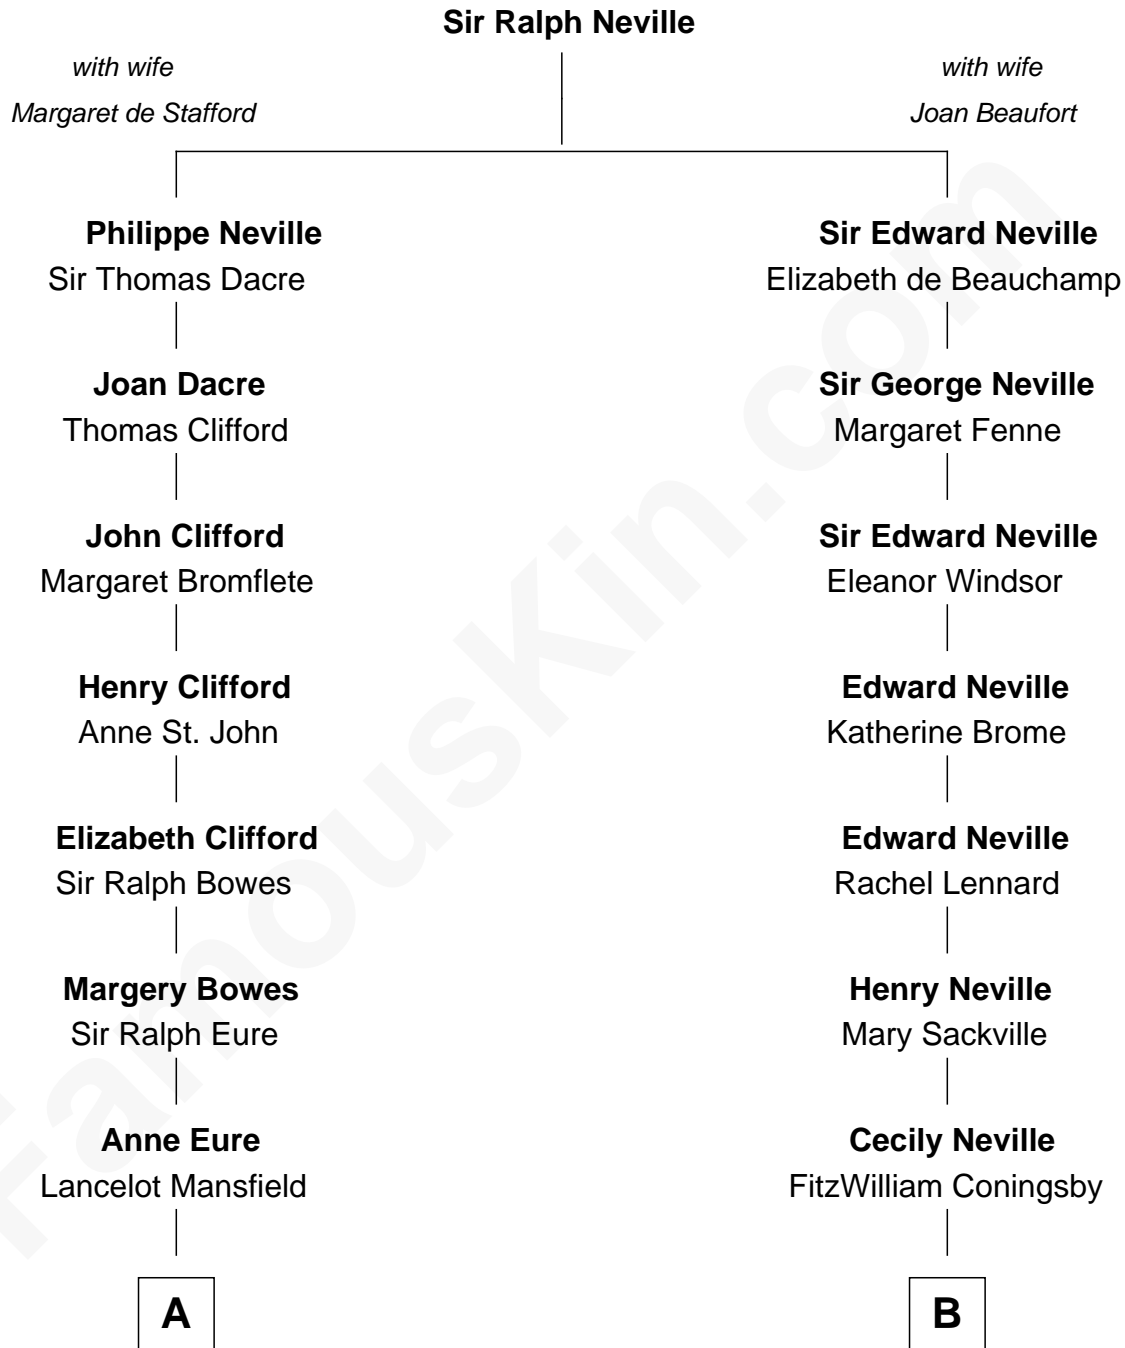

FamousKin.com
Relationship Chart of
William Howard Taft
27th U.S. President

16th cousin of

Anthony West
Novelist and writer for the New Yorker

A

John Mansfield
Elizabeth - - - - -

Elizabeth Mansfield
Rev. John Wilson

Rev. John Wilson
Sarah Hooker

Susanna Wilson
Rev. Grindall Rawson

Edmund Rawson
Elizabeth Hayward

Abner Rawson
Mary Allen

Rhoda Rawson
Aaron Taft

Peter Rawson Taft
Sylvia Howard

Alphonso Taft
Louisa Maria Torrey

William Howard Taft
27th U.S. President

B

Humphrey Coningsby
Lettice Loftus

Thomas Coningsby
Barbara Gorges

Letitia Coningsby
Edward Denny

Barry Denny
Jane O'Connor

Barry Denny
Jane Denny

Letitia Denny
William Rowan