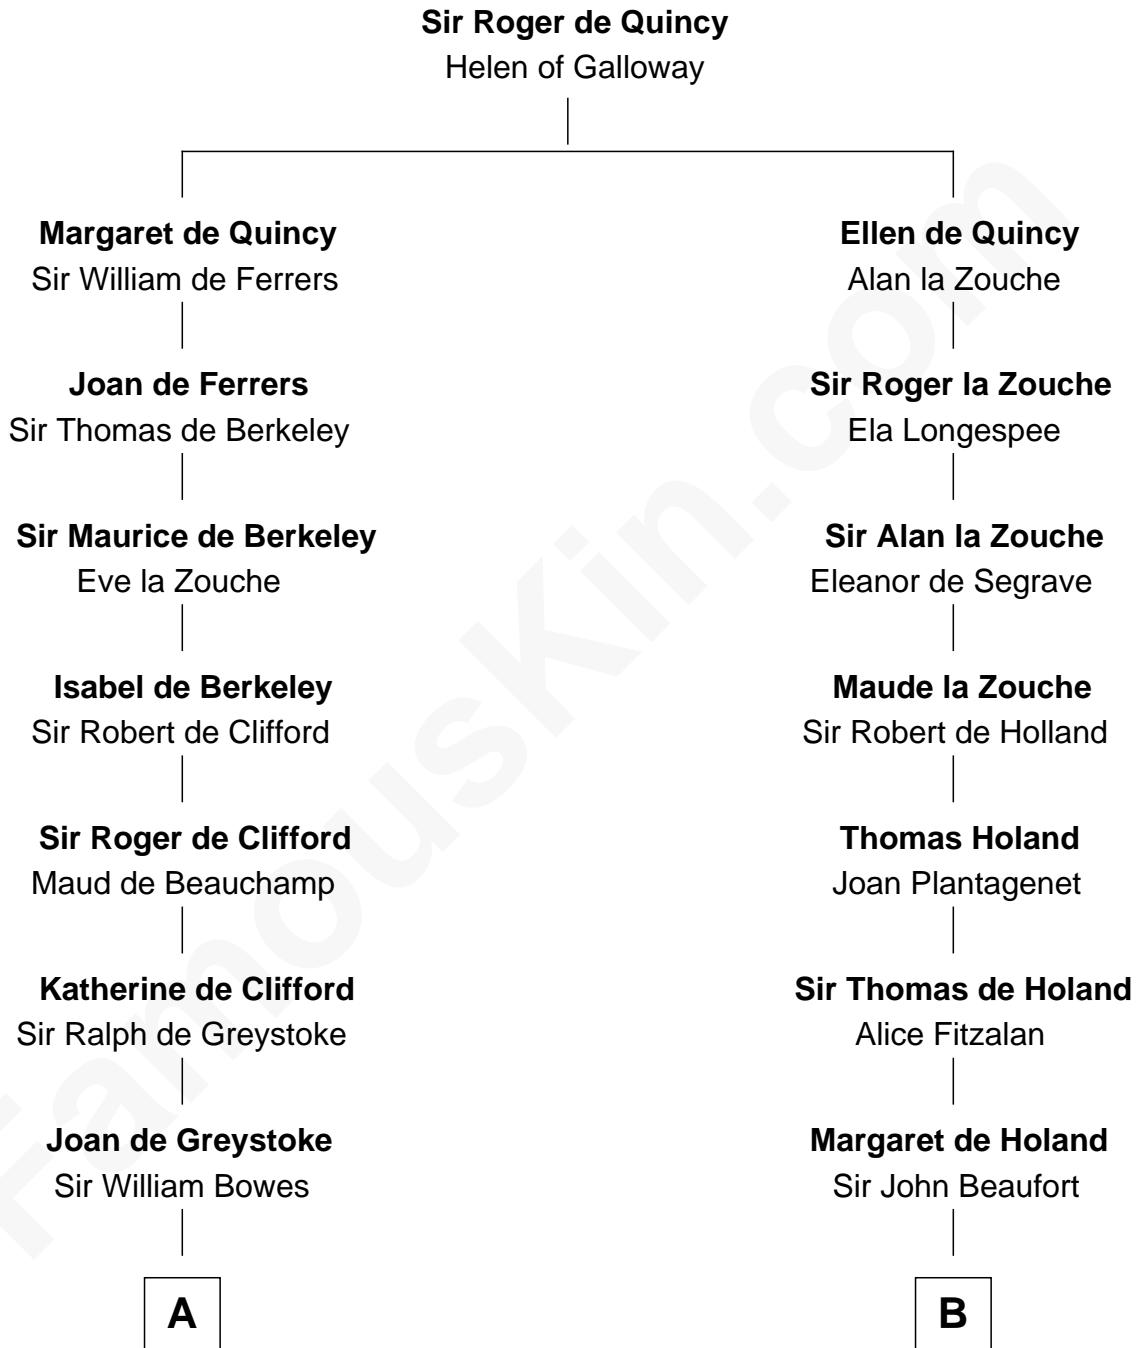

FamousKin.com
Relationship Chart of
William Howard Taft
27th U.S. President

16th cousin 5 times removed of

Major John Pitcairn
British Commander at Battle of Lexington

C

Abner Rawson

Mary Allen

Rhoda Rawson

Aaron Taft

Peter Rawson Taft

Sylvia Howard

Alphonso Taft

Louisa Maria Torrey

William Howard Taft

27th U.S. President

FamousKin.com