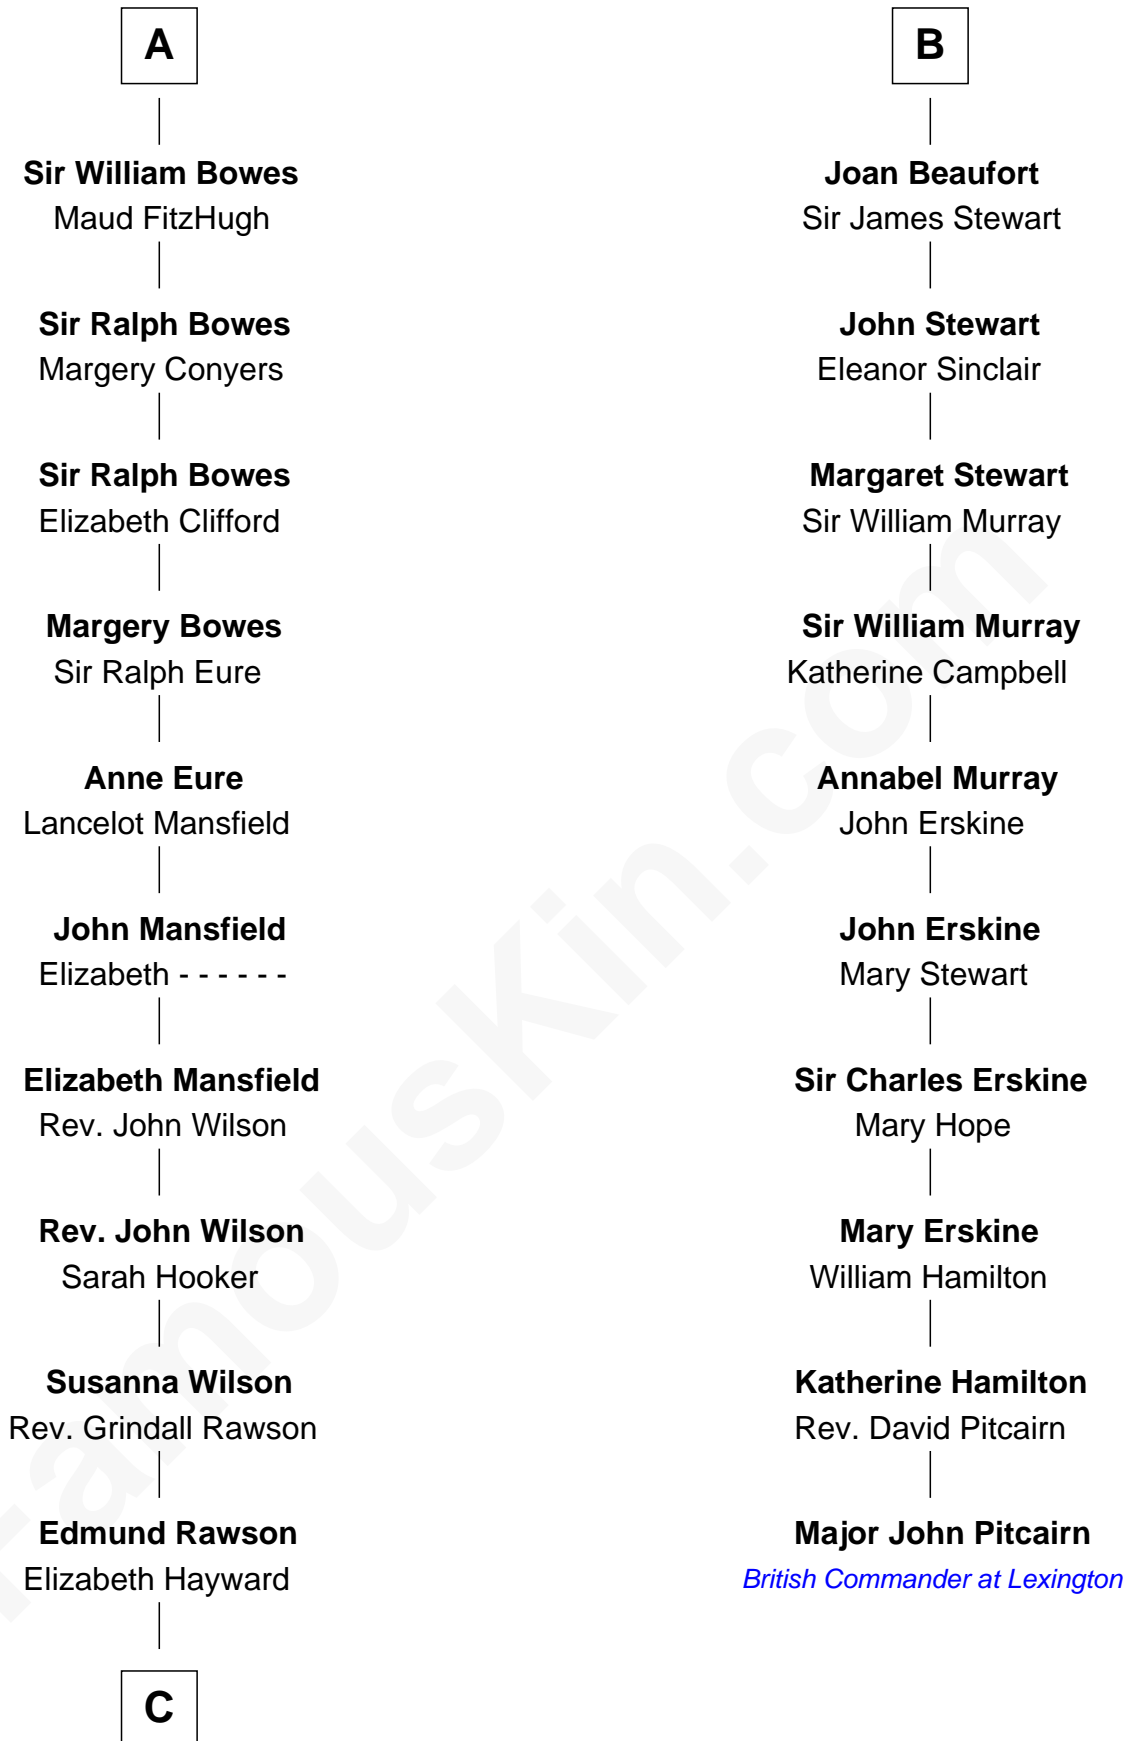

FamousKin.com
Relationship Chart of
William Howard Taft
27th U.S. President

16th cousin 5 times removed of

Major John Pitcairn
British Commander at Battle of Lexington

C

Abner Rawson

Mary Allen

Rhoda Rawson

Aaron Taft

Peter Rawson Taft

Sylvia Howard

Alphonso Taft

Louisa Maria Torrey

William Howard Taft

27th U.S. President

FamousKin.com