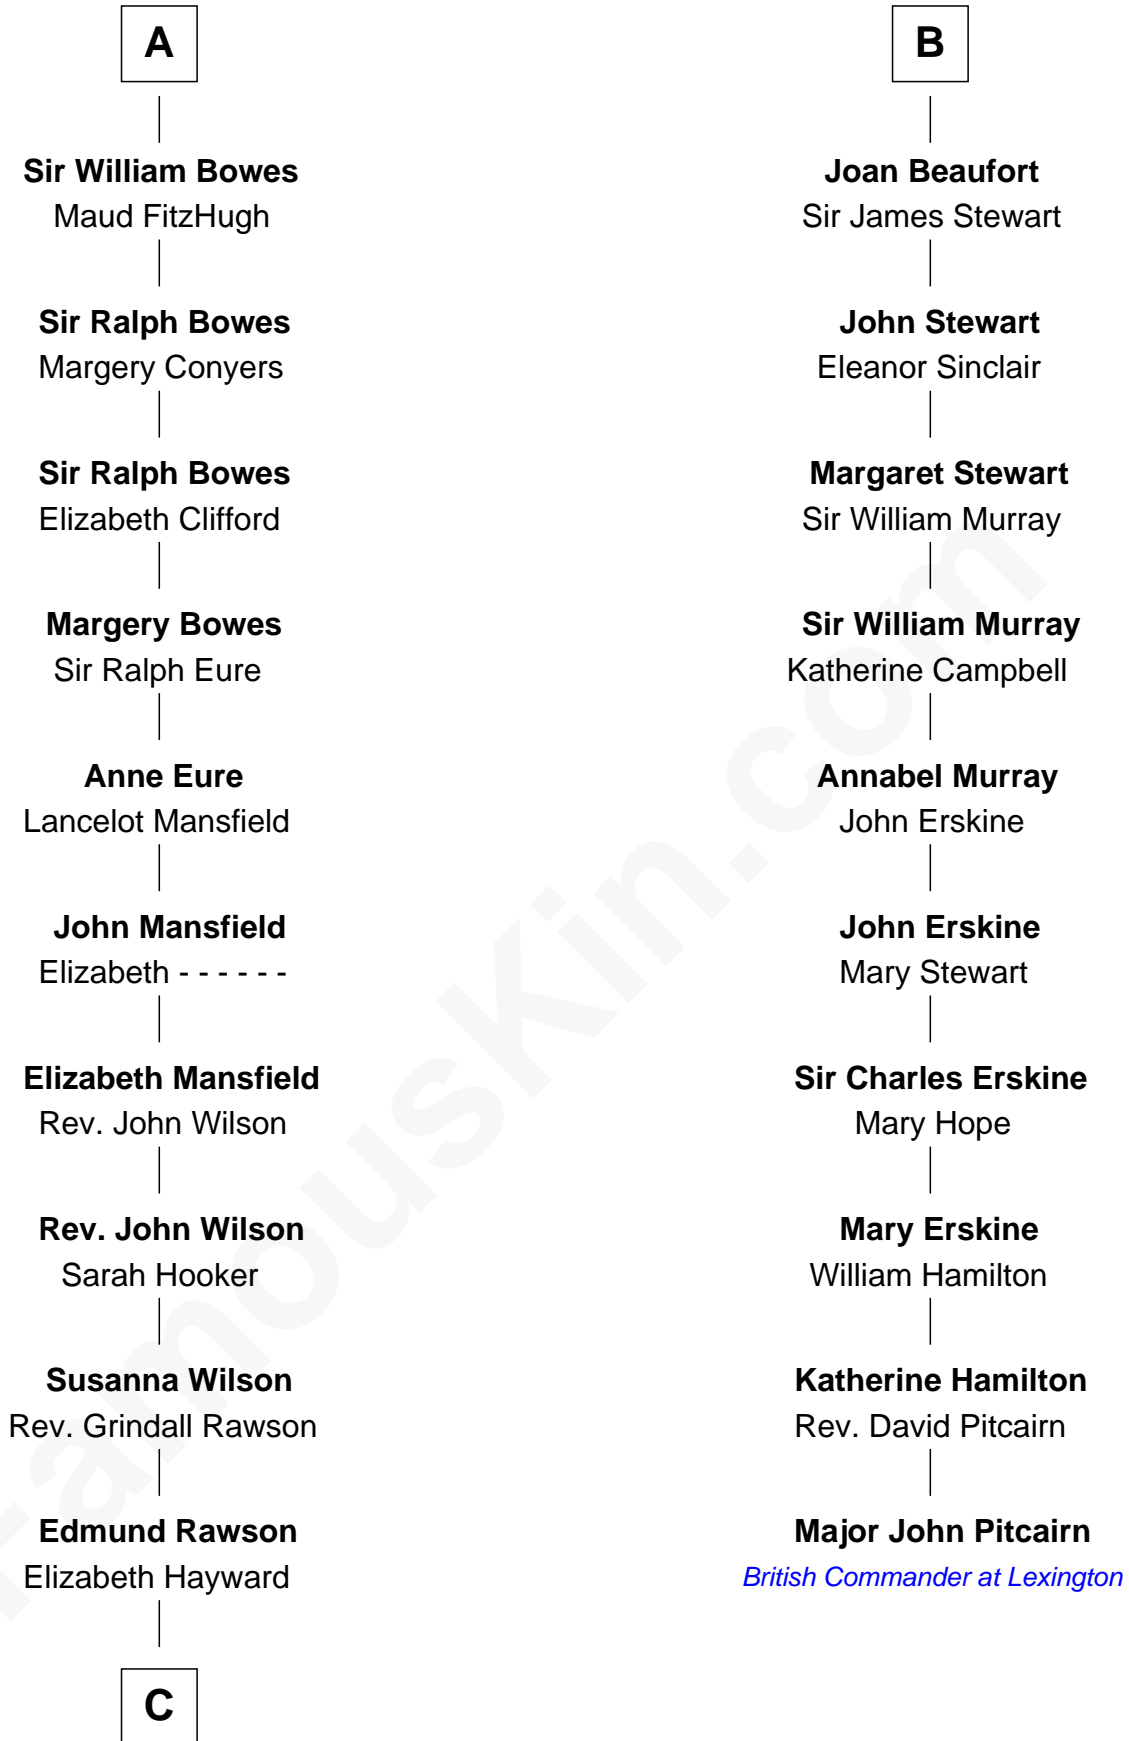

**FamousKin.com**  
**Relationship Chart of**  
**William Howard Taft**  
*27th U.S. President*

16th cousin 5 times removed of

**Major John Pitcairn**  
*British Commander at Battle of Lexington*

**C**

Abner Rawson

Mary Allen

Rhoda Rawson

Aaron Taft

Peter Rawson Taft

Sylvia Howard

Alphonso Taft

Louisa Maria Torrey

William Howard Taft

*27th U.S. President*

FamousKin.com