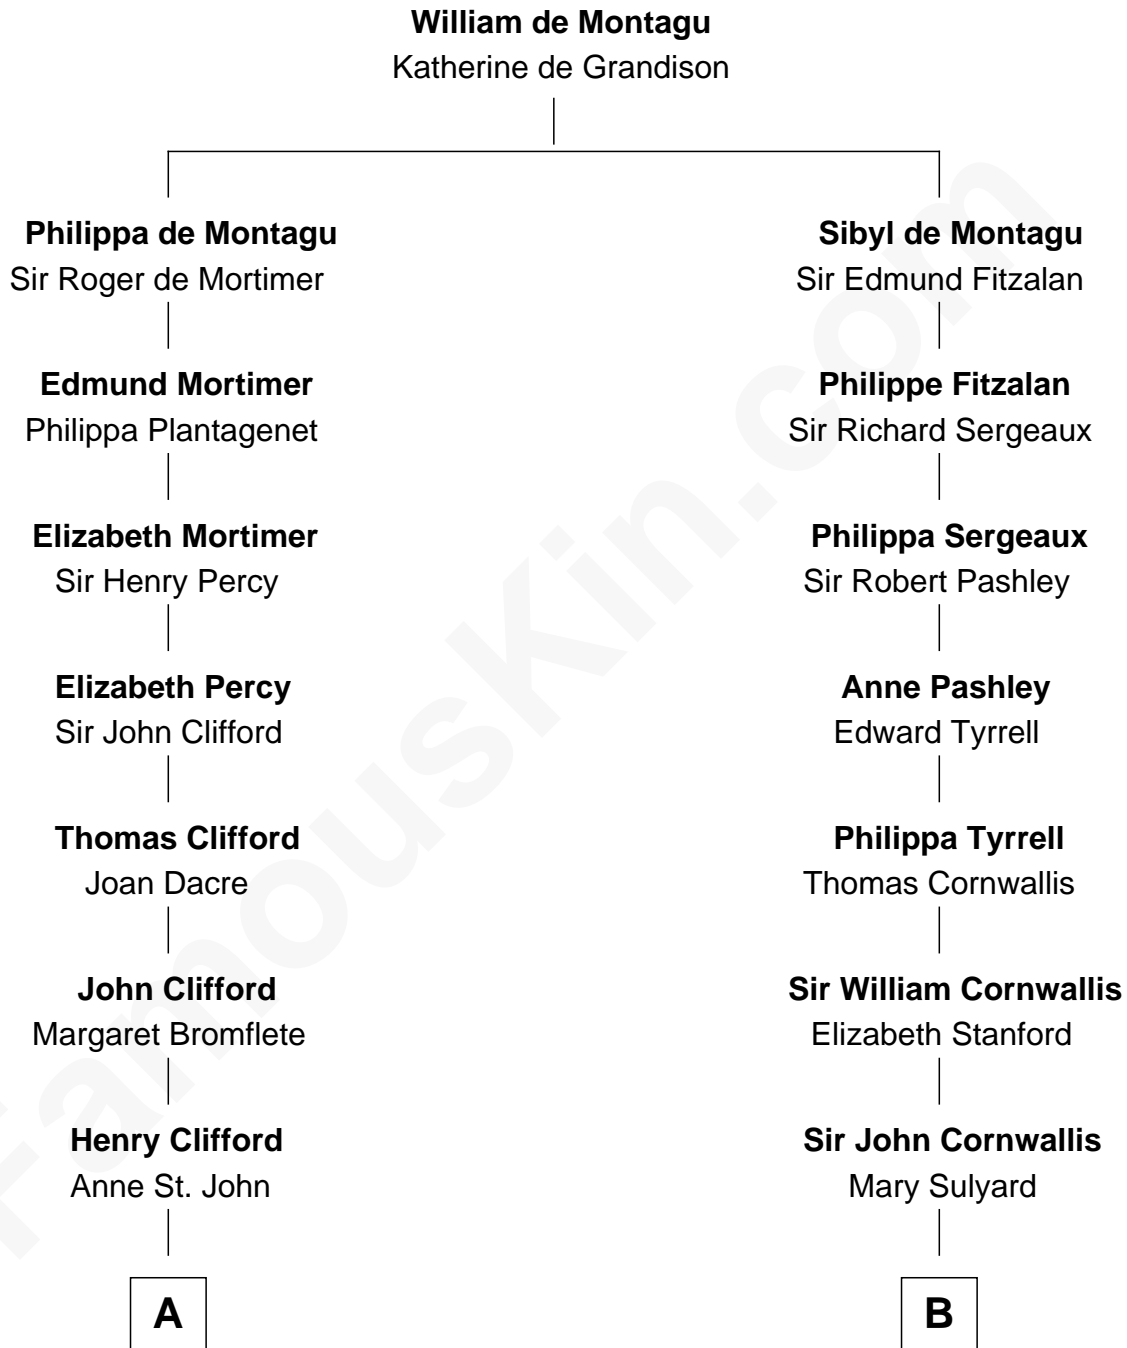

FamousKin.com
Relationship Chart of
William Howard Taft
27th U.S. President

19th cousin 1 time removed of
Marilyn Monroe
Actress, Model, and Singer

C

Peter Rawson Taft

Sylvia Howard

Alphonso Taft

Louisa Maria Torrey

William Howard Taft

27th U.S. President

D

Elizabeth Cutting Easton

William Congdon Tennant

Elizabeth Easton Tennant

Frederick Almy Gifford

Charles Stanley Gifford