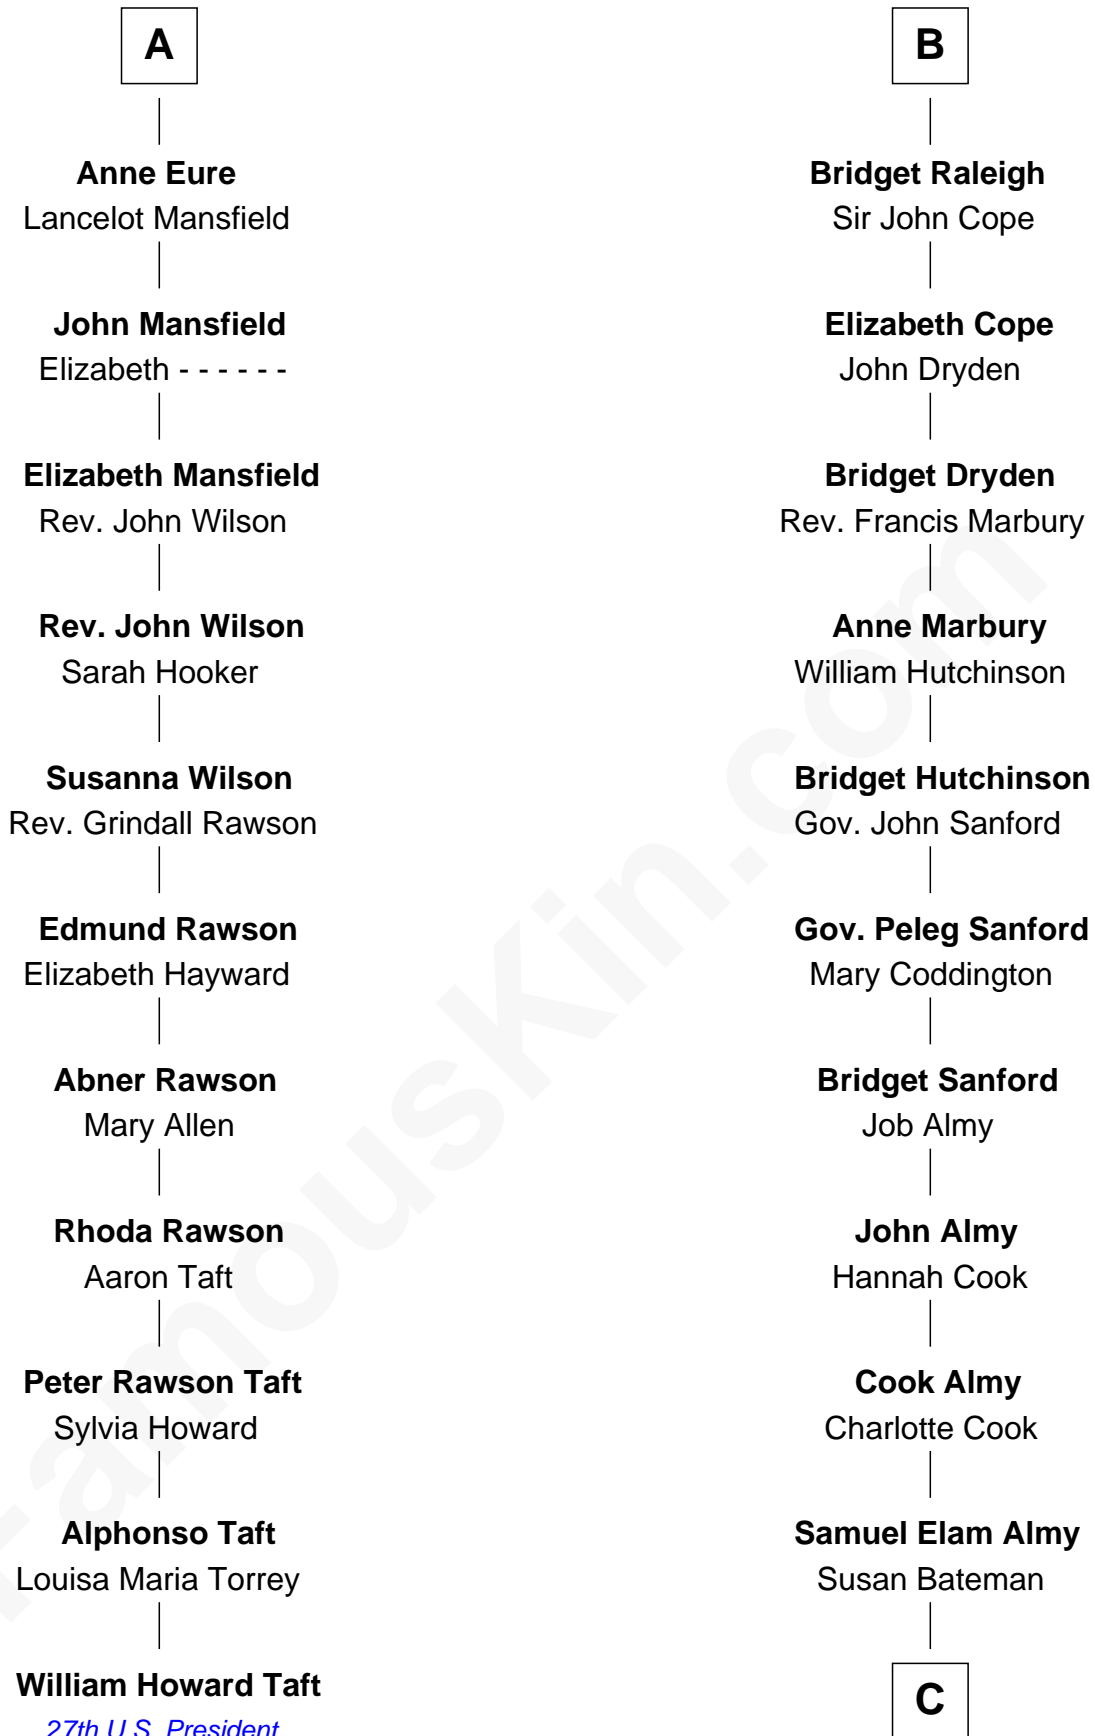

FamousKin.com
Relationship Chart of
William Howard Taft
27th U.S. President

17th cousin 3 times removed of

Marilyn Monroe
Actress, Model, and Singer

Edmund Fitzalan
 Alice de Warenne

C

—
Susan Bateman Almy
Charles Adams Gifford

—
Frederick Almy Gifford
Elizabeth Easton Tennant

—
Charles Stanley Gifford
Gladys Pearl Monroe

—
Marilyn Monroe
Actress, Model, and Singer