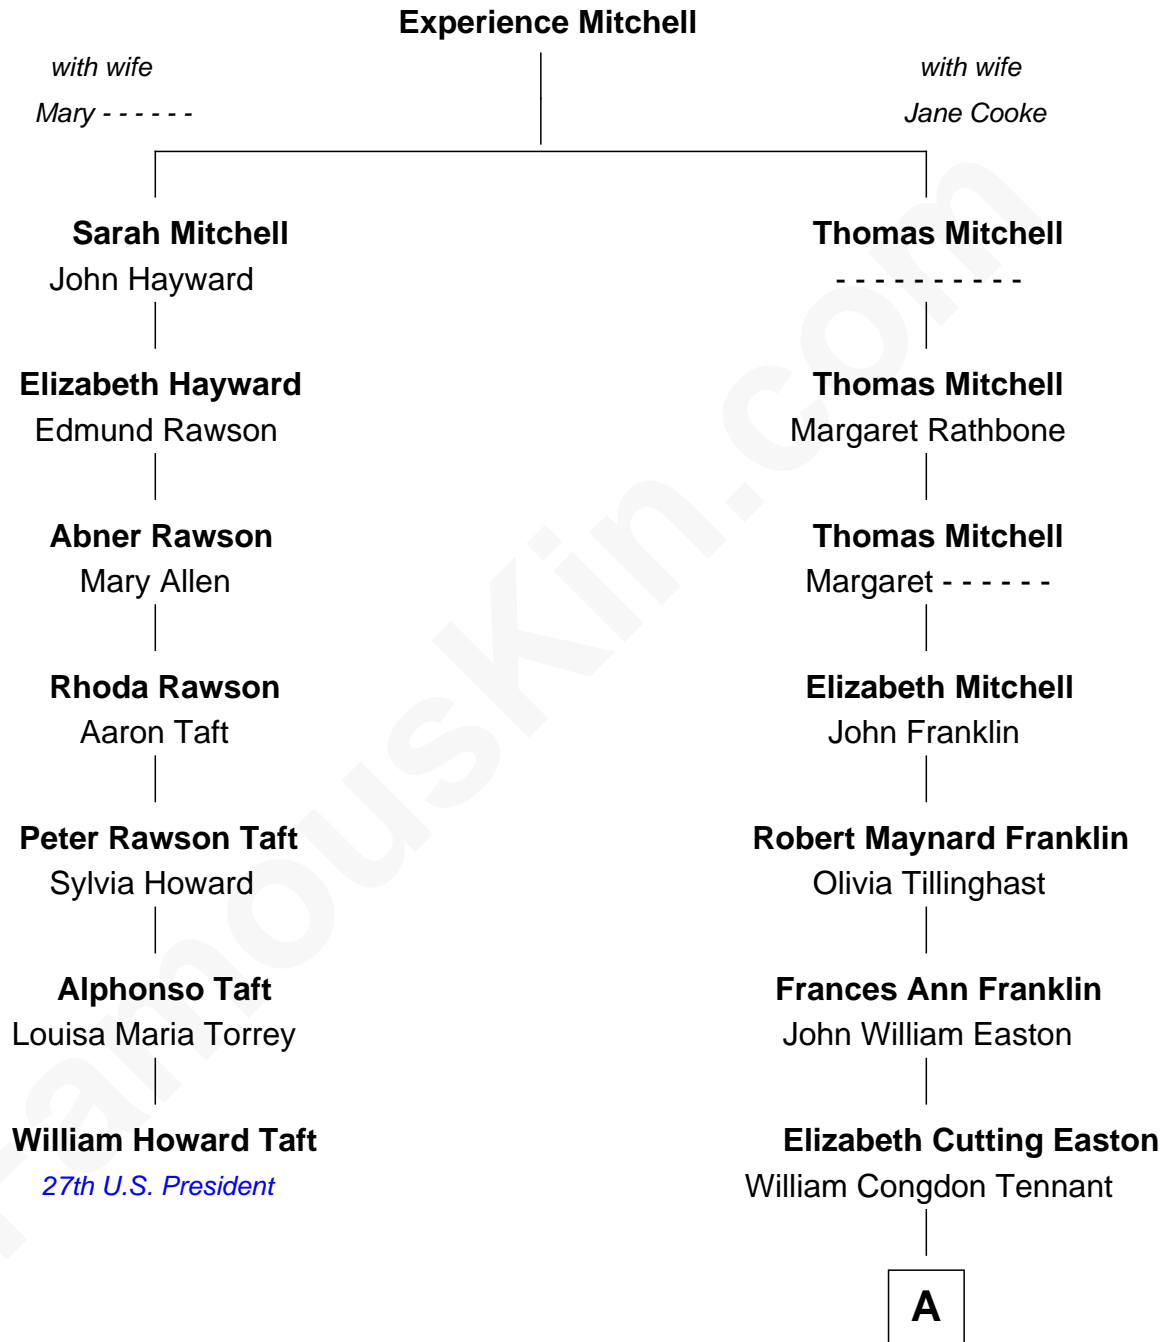

## Relationship Chart of

### William Howard Taft

27th U.S. President

6th cousin 3 times removed of

**Marilyn Monroe**  
Actress, Model, and Singer

**A**

Elizabeth Easton Tennant

Frederick Almy Gifford

Charles Stanley Gifford

Gladys Pearl Monroe

**Marilyn Monroe**

*Actress, Model, and Singer*