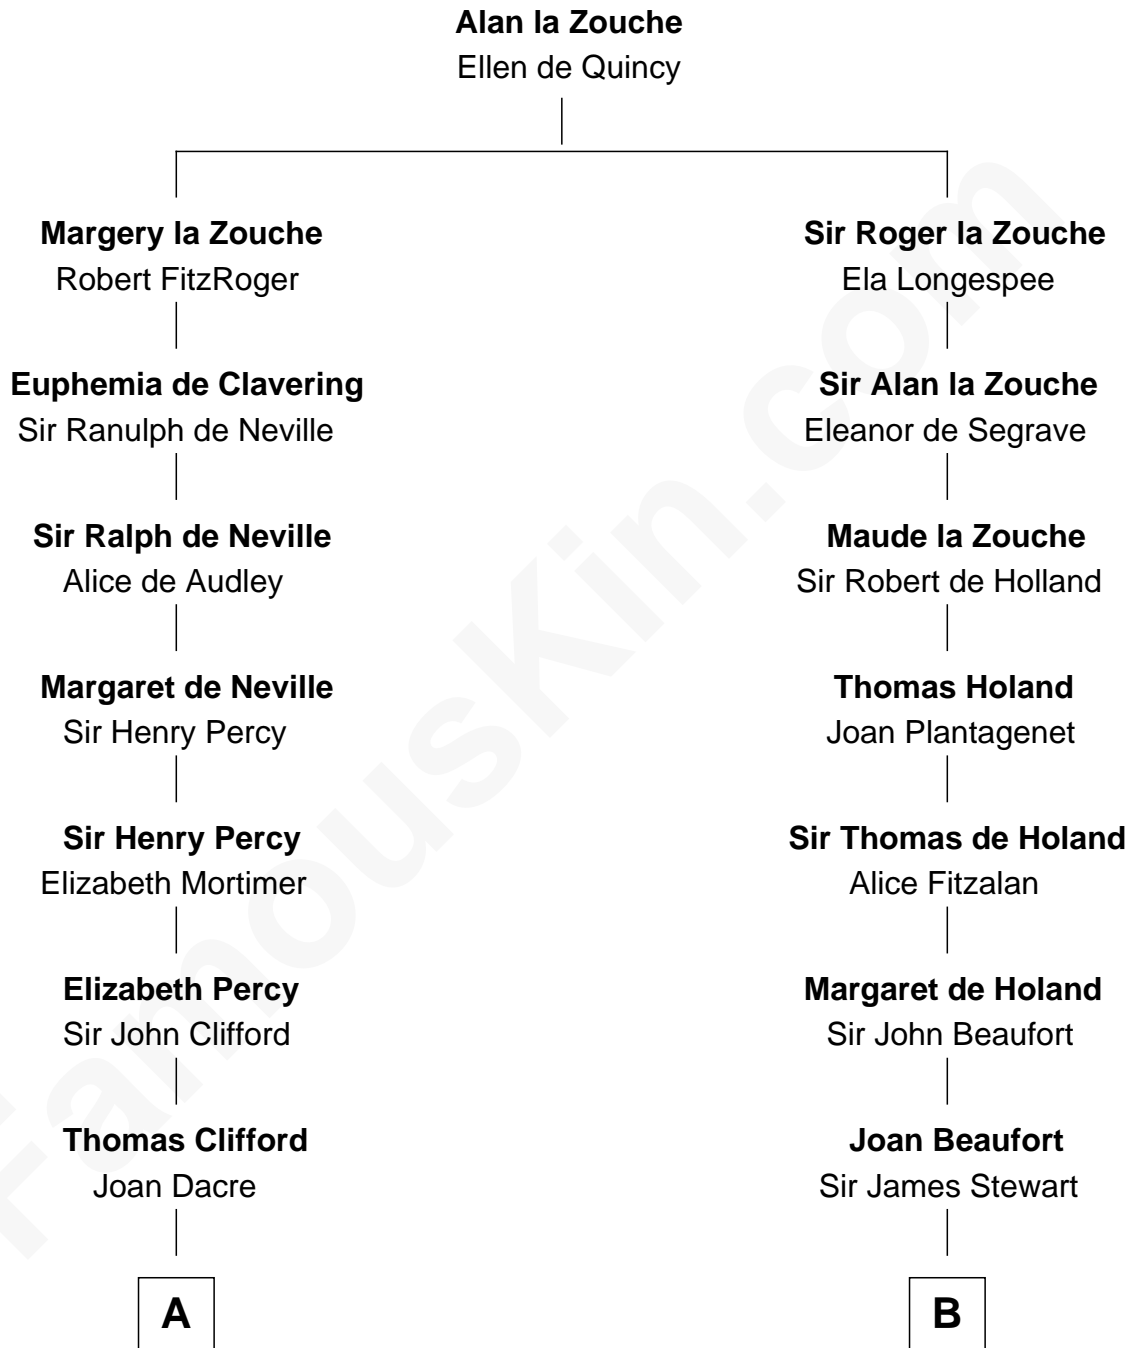

**FamousKin.com**  
**Relationship Chart of**  
**William Howard Taft**  
*27th U.S. President*

**19th cousin 2 times removed of**  
**Noel Coward**  
*Playwright, Actor, and Songwriter*

**C**

**Abner Rawson**

Mary Allen

**Rhoda Rawson**

Aaron Taft

**Peter Rawson Taft**

Sylvia Howard

**Alphonso Taft**

Louisa Maria Torrey

**William Howard Taft**

*27th U.S. President*

**D**

**Henry Gordon Veitch**

Mary Kathleen Synch

**Violet Agnes Veitch**

Arthur Sabin Coward

**Noel Coward**

*Playwright, Actor, and Songwriter*