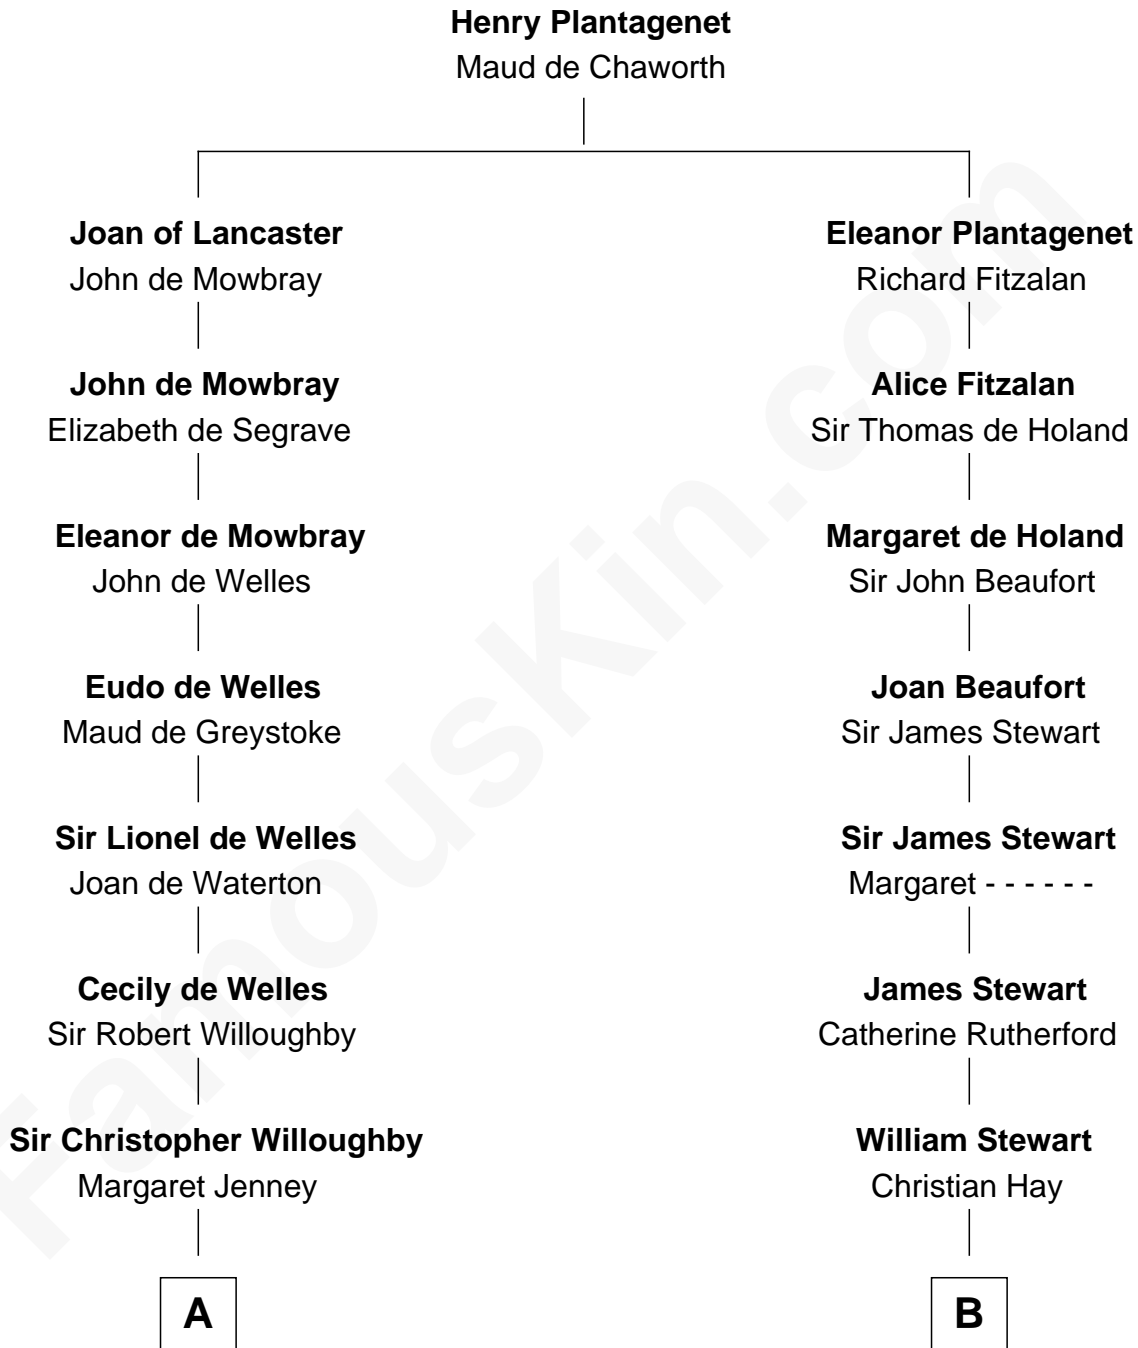

**FamousKin.com**  
**Relationship Chart of**  
**William Howard Taft**  
*27th U.S. President*

**16th cousin 3 times removed of**  
**Noel Coward**  
*Playwright, Actor, and Songwriter*

**C**

—  
**Peter Rawson Taft**

Sylvia Howard

—  
**Alphonso Taft**

Louisa Maria Torrey

—  
**William Howard Taft**

*27th U.S. President*

FamousKin.com