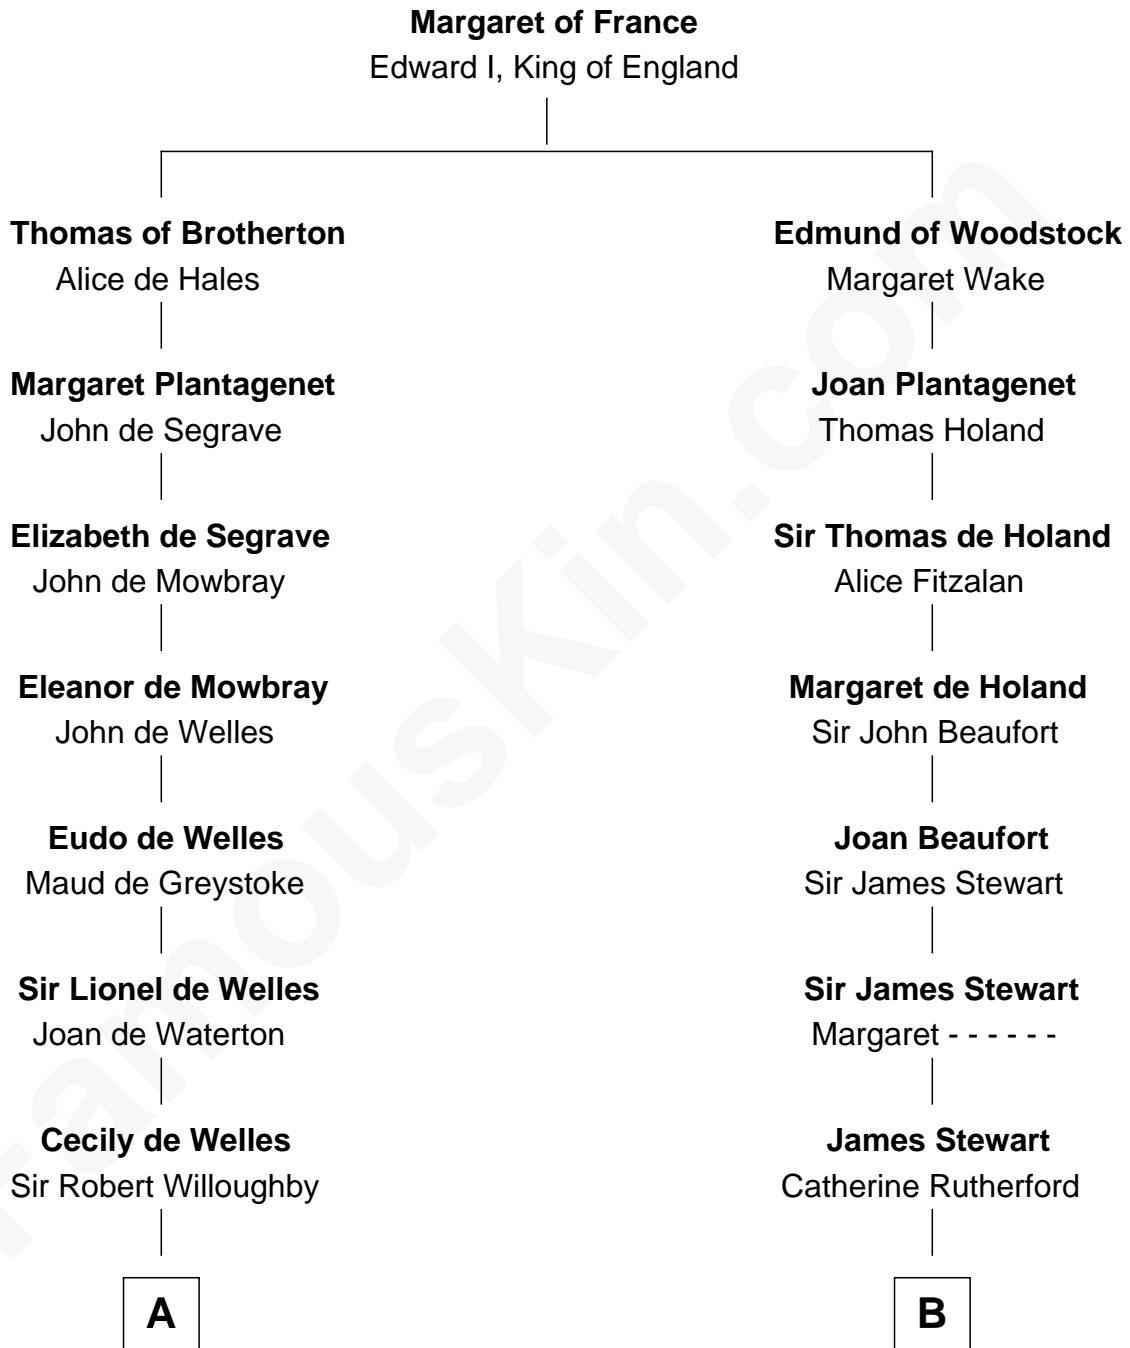

**FamousKin.com**  
**Relationship Chart of**  
**William Howard Taft**  
*27th U.S. President*

**17th cousin 3 times removed of**  
**Noel Coward**  
*Playwright, Actor, and Songwriter*

**C**

—  
**Rhoda Rawson**

Aaron Taft

—  
**Peter Rawson Taft**

Sylvia Howard

—  
**Alphonso Taft**

Louisa Maria Torrey

—  
**William Howard Taft**

*27th U.S. President*

FamousKin.com