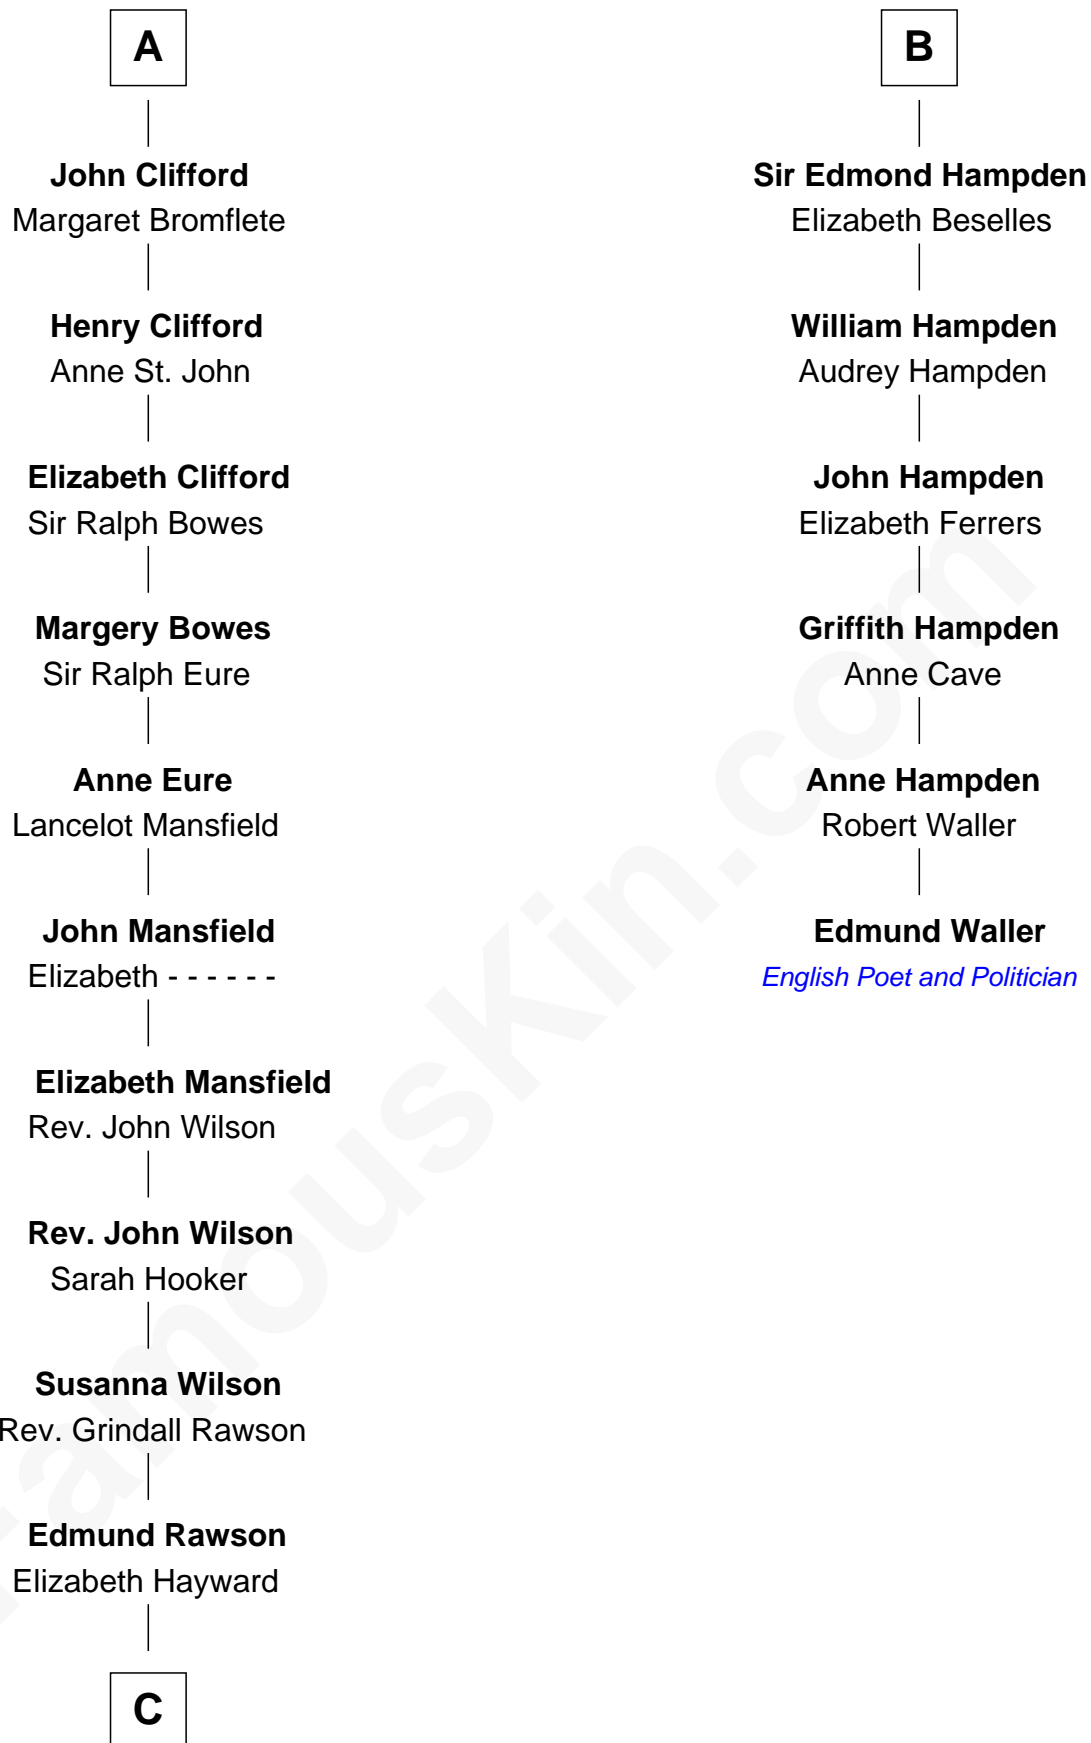

FamousKin.com
Relationship Chart of
William Howard Taft
27th U.S. President

12th cousin 9 times removed of
Edmund Waller
English Poet and Politician

C

Abner Rawson

Mary Allen

Rhoda Rawson

Aaron Taft

Peter Rawson Taft

Sylvia Howard

Alphonso Taft

Louisa Maria Torrey

William Howard Taft

27th U.S. President

FamousKin.com