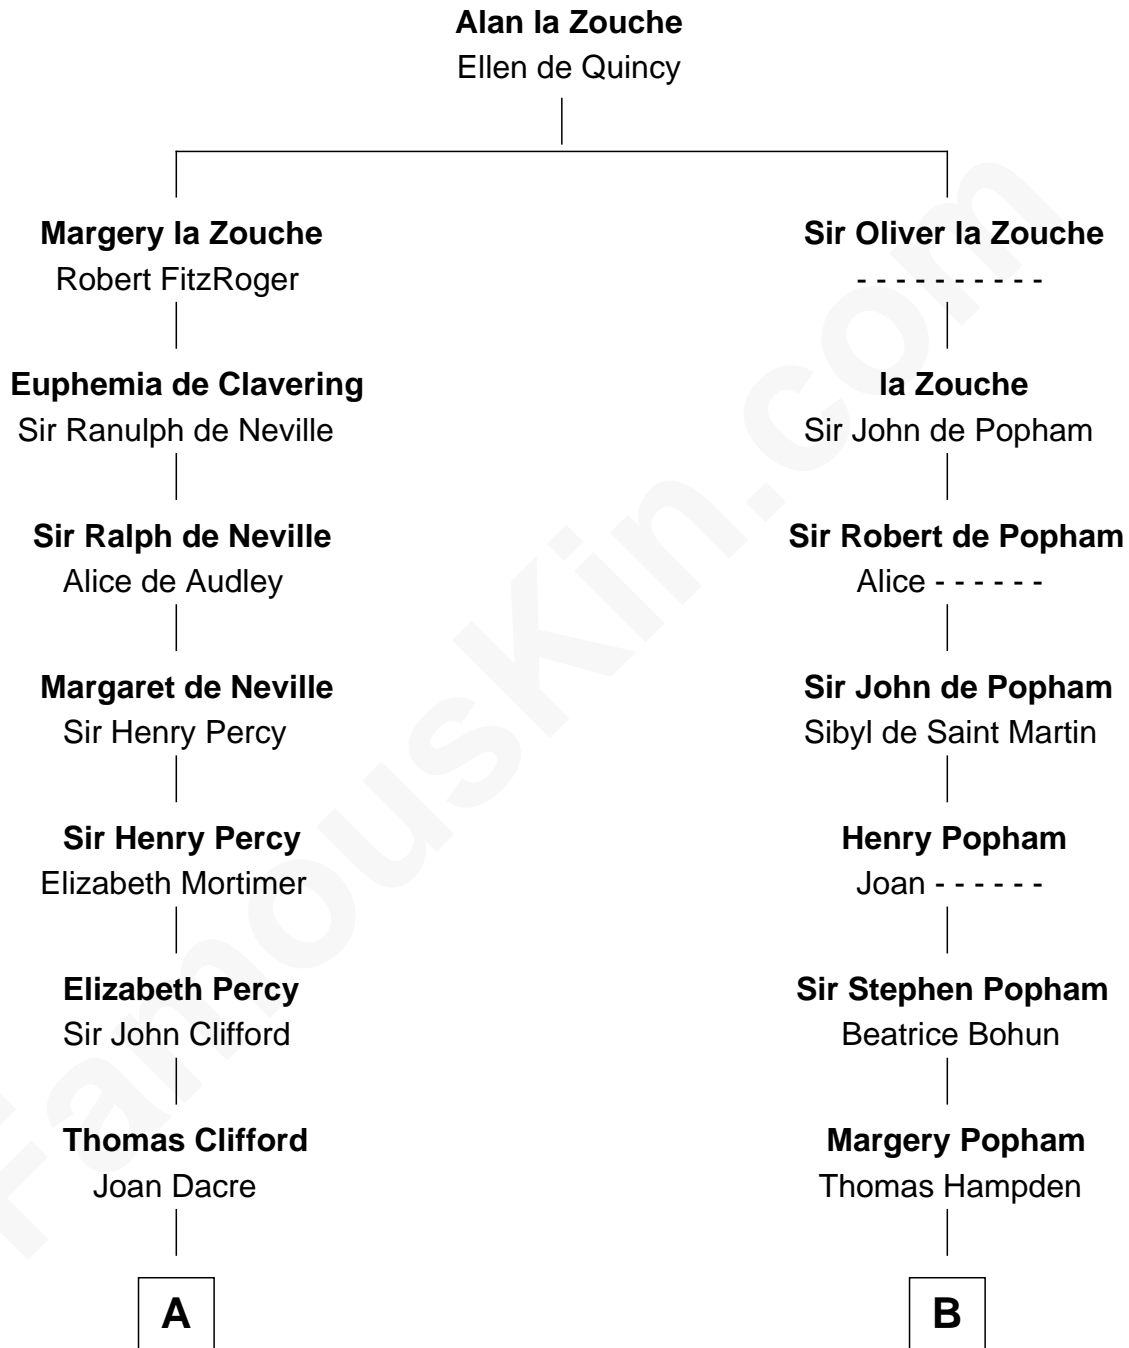

FamousKin.com
Relationship Chart of
William Howard Taft
27th U.S. President

12th cousin 9 times removed of
Edmund Waller
English Poet and Politician

C

Abner Rawson

Mary Allen

Rhoda Rawson

Aaron Taft

Peter Rawson Taft

Sylvia Howard

Alphonso Taft

Louisa Maria Torrey

William Howard Taft

27th U.S. President

FamousKin.com