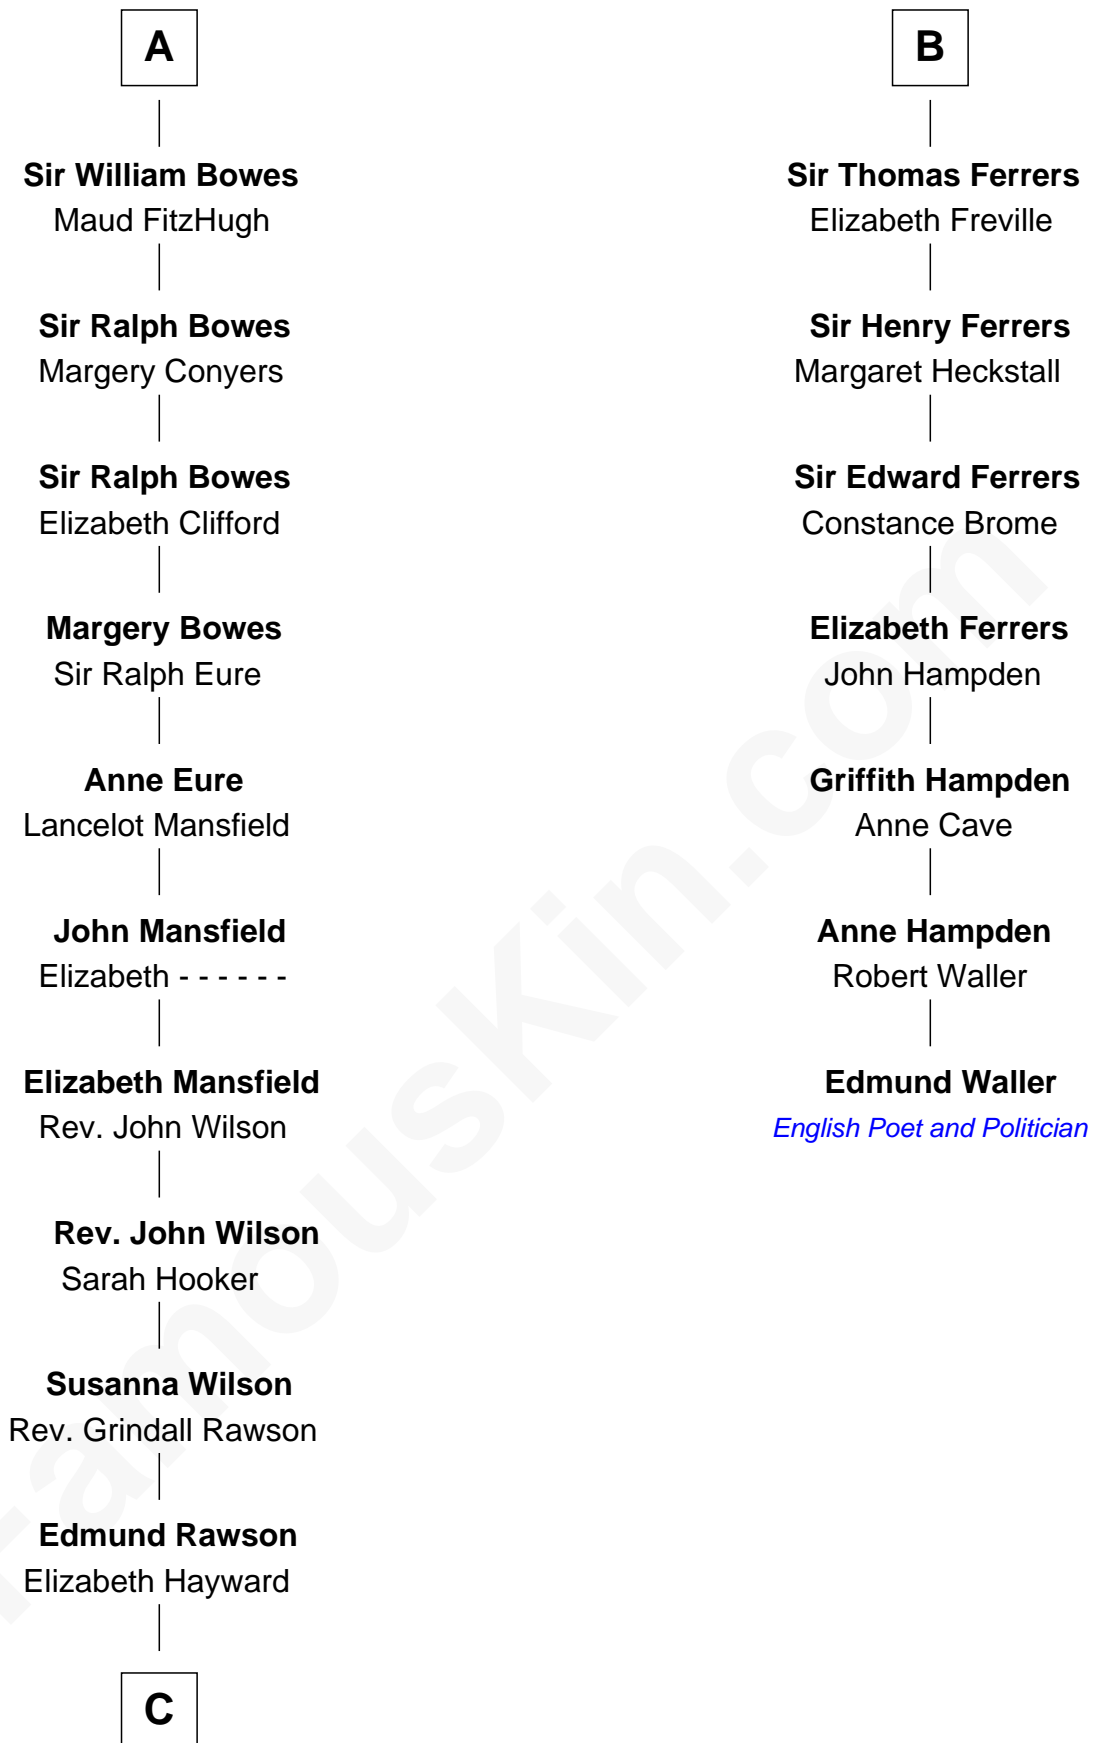

FamousKin.com
Relationship Chart of
William Howard Taft
27th U.S. President

13th cousin 8 times removed of
Edmund Waller
English Poet and Politician

Sir Humphrey de Bohun
Maud of Eu

C

Abner Rawson

Mary Allen

Rhoda Rawson

Aaron Taft

Peter Rawson Taft

Sylvia Howard

Alphonso Taft

Louisa Maria Torrey

William Howard Taft

27th U.S. President