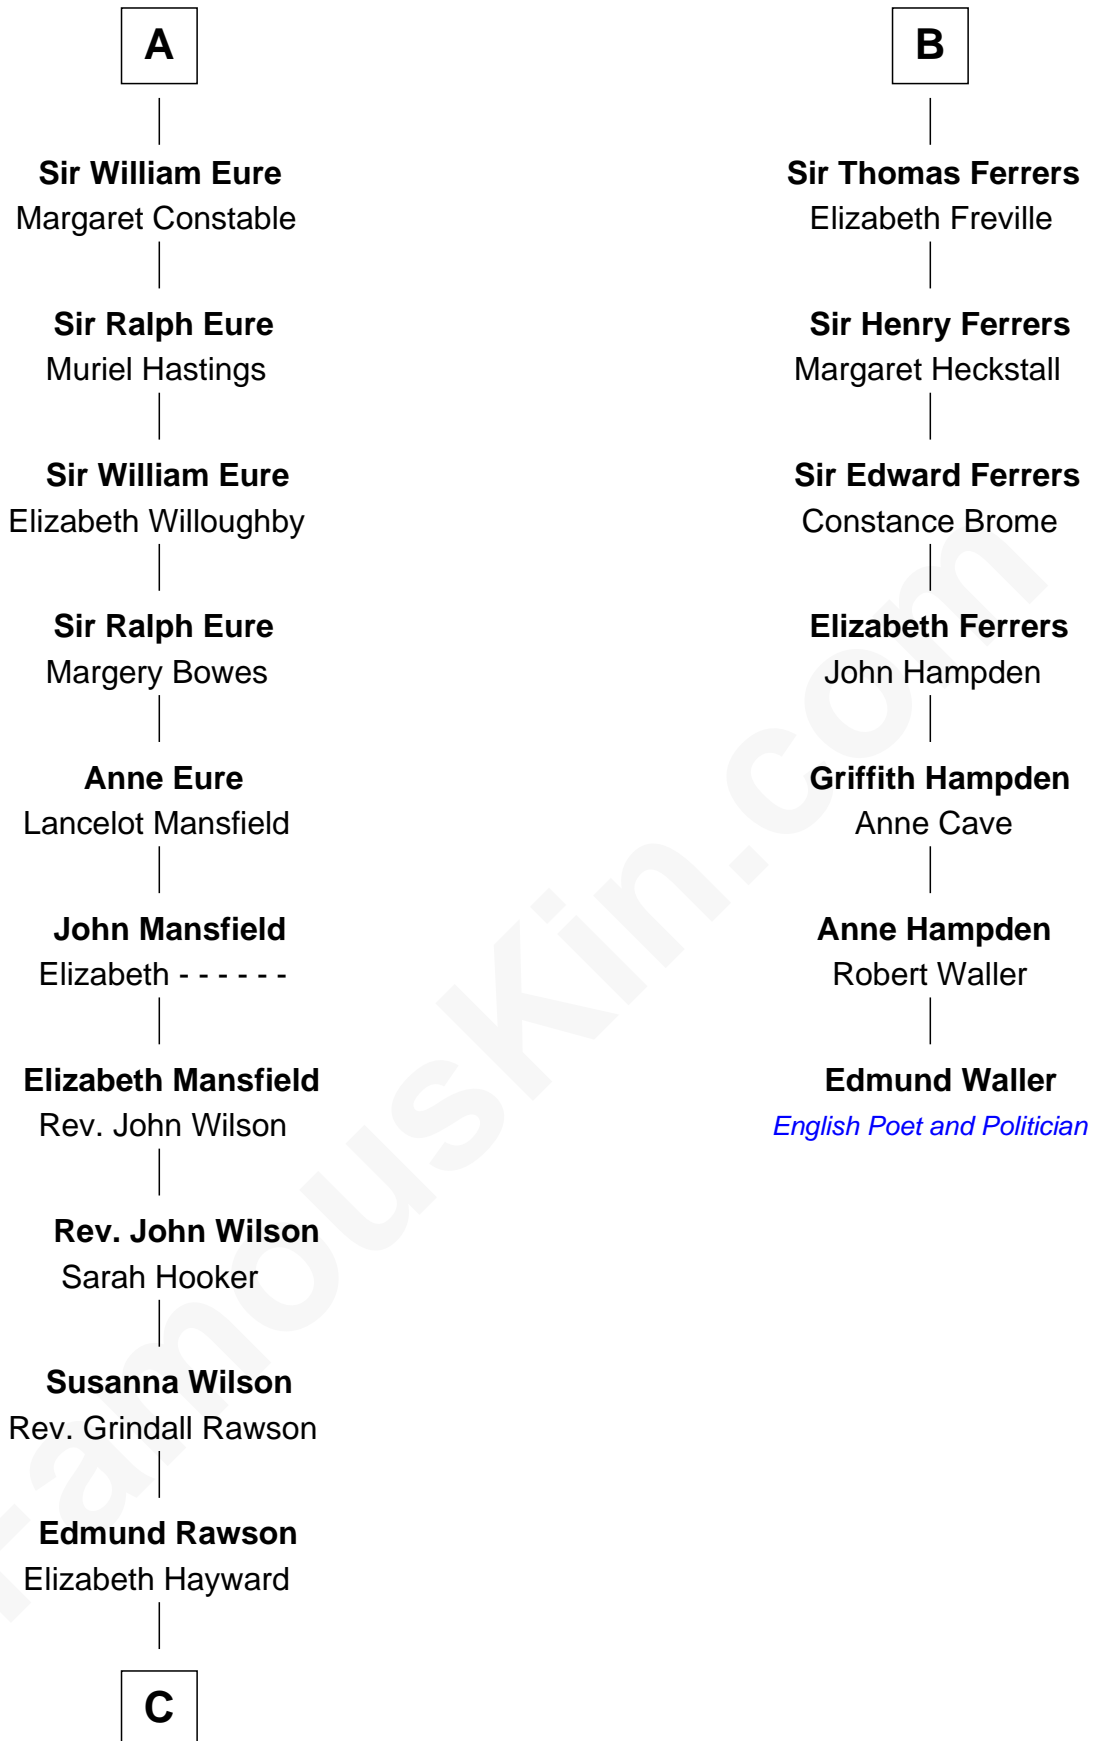

FamousKin.com
Relationship Chart of
William Howard Taft
27th U.S. President

13th cousin 8 times removed of
Edmund Waller
English Poet and Politician

C

Abner Rawson

Mary Allen

Rhoda Rawson

Aaron Taft

Peter Rawson Taft

Sylvia Howard

Alphonso Taft

Louisa Maria Torrey

William Howard Taft

27th U.S. President

FamousKin.com