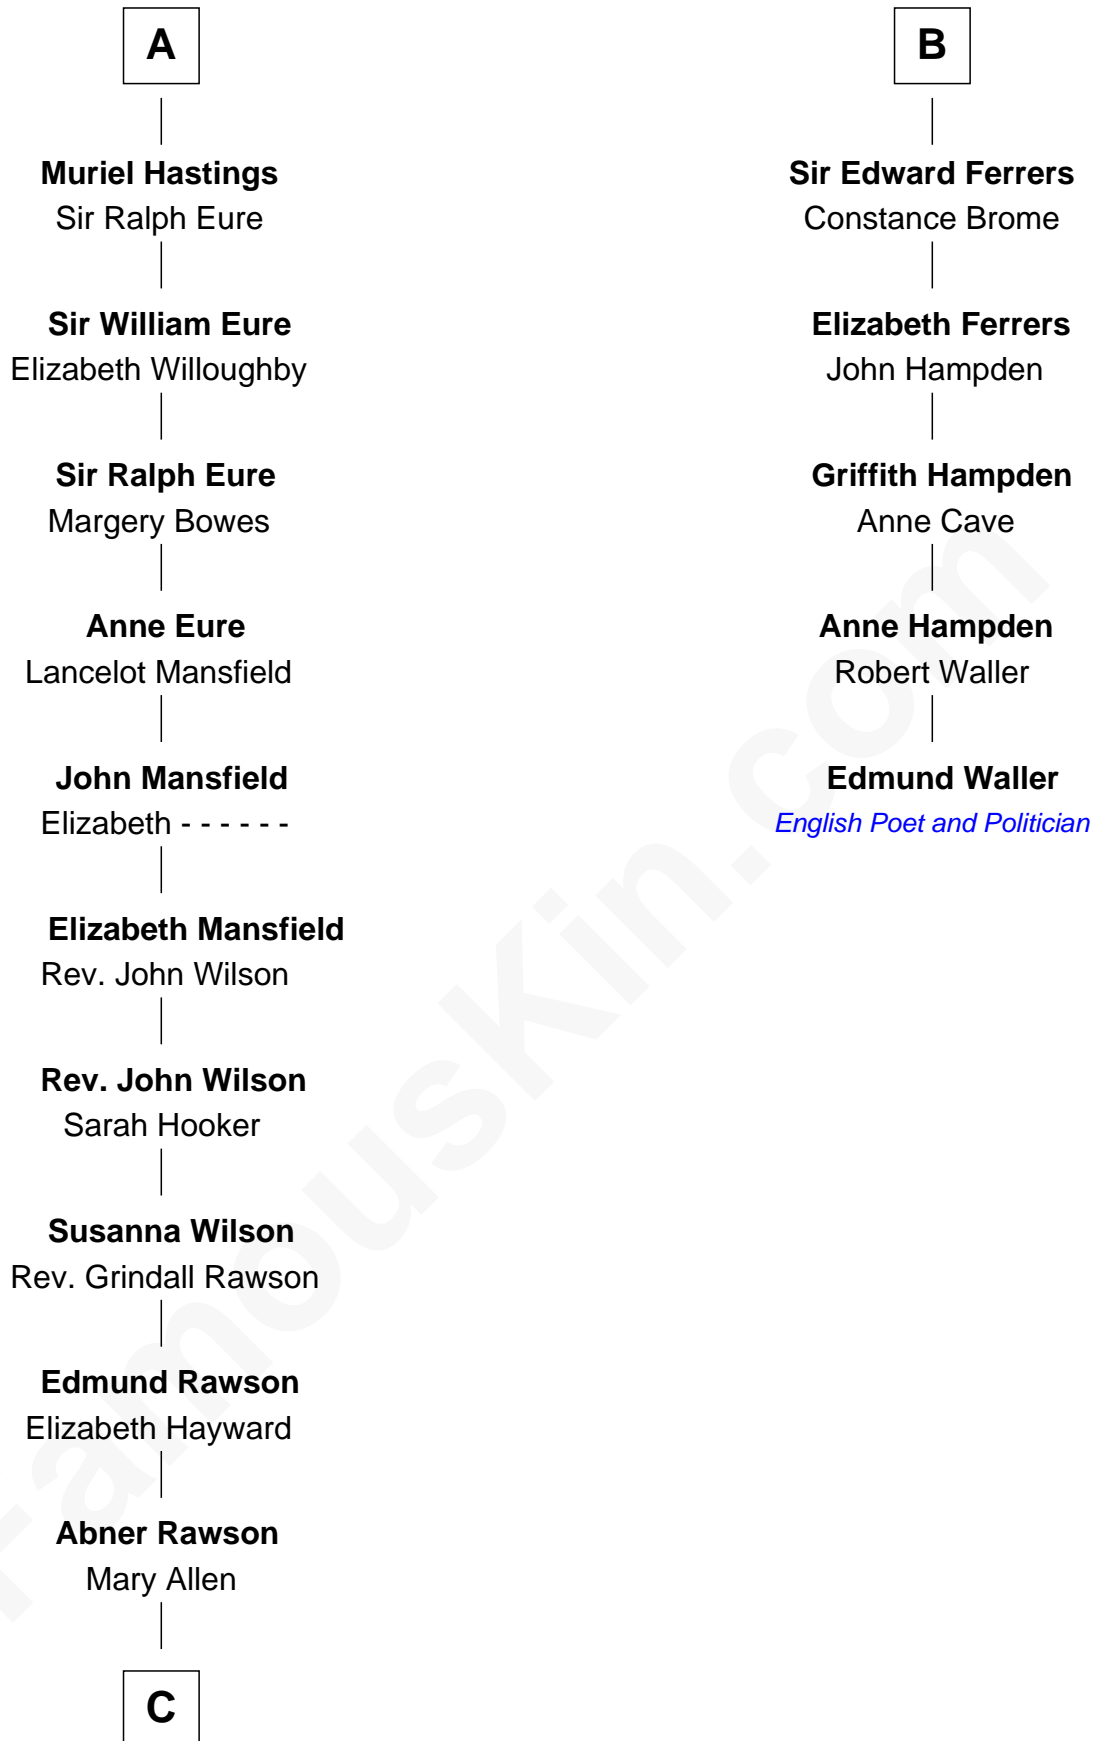

FamousKin.com Relationship Chart of

William Howard Taft

27th U.S. President

11th cousin 9 times removed of

Edmund Waller

English Poet and Politician

Sir Gilbert de Clare

Joan of Acre

C

—
Rhoda Rawson

Aaron Taft

—
Peter Rawson Taft

Sylvia Howard

—
Alphonso Taft

Louisa Maria Torrey

—
William Howard Taft

27th U.S. President

FamousKin.com