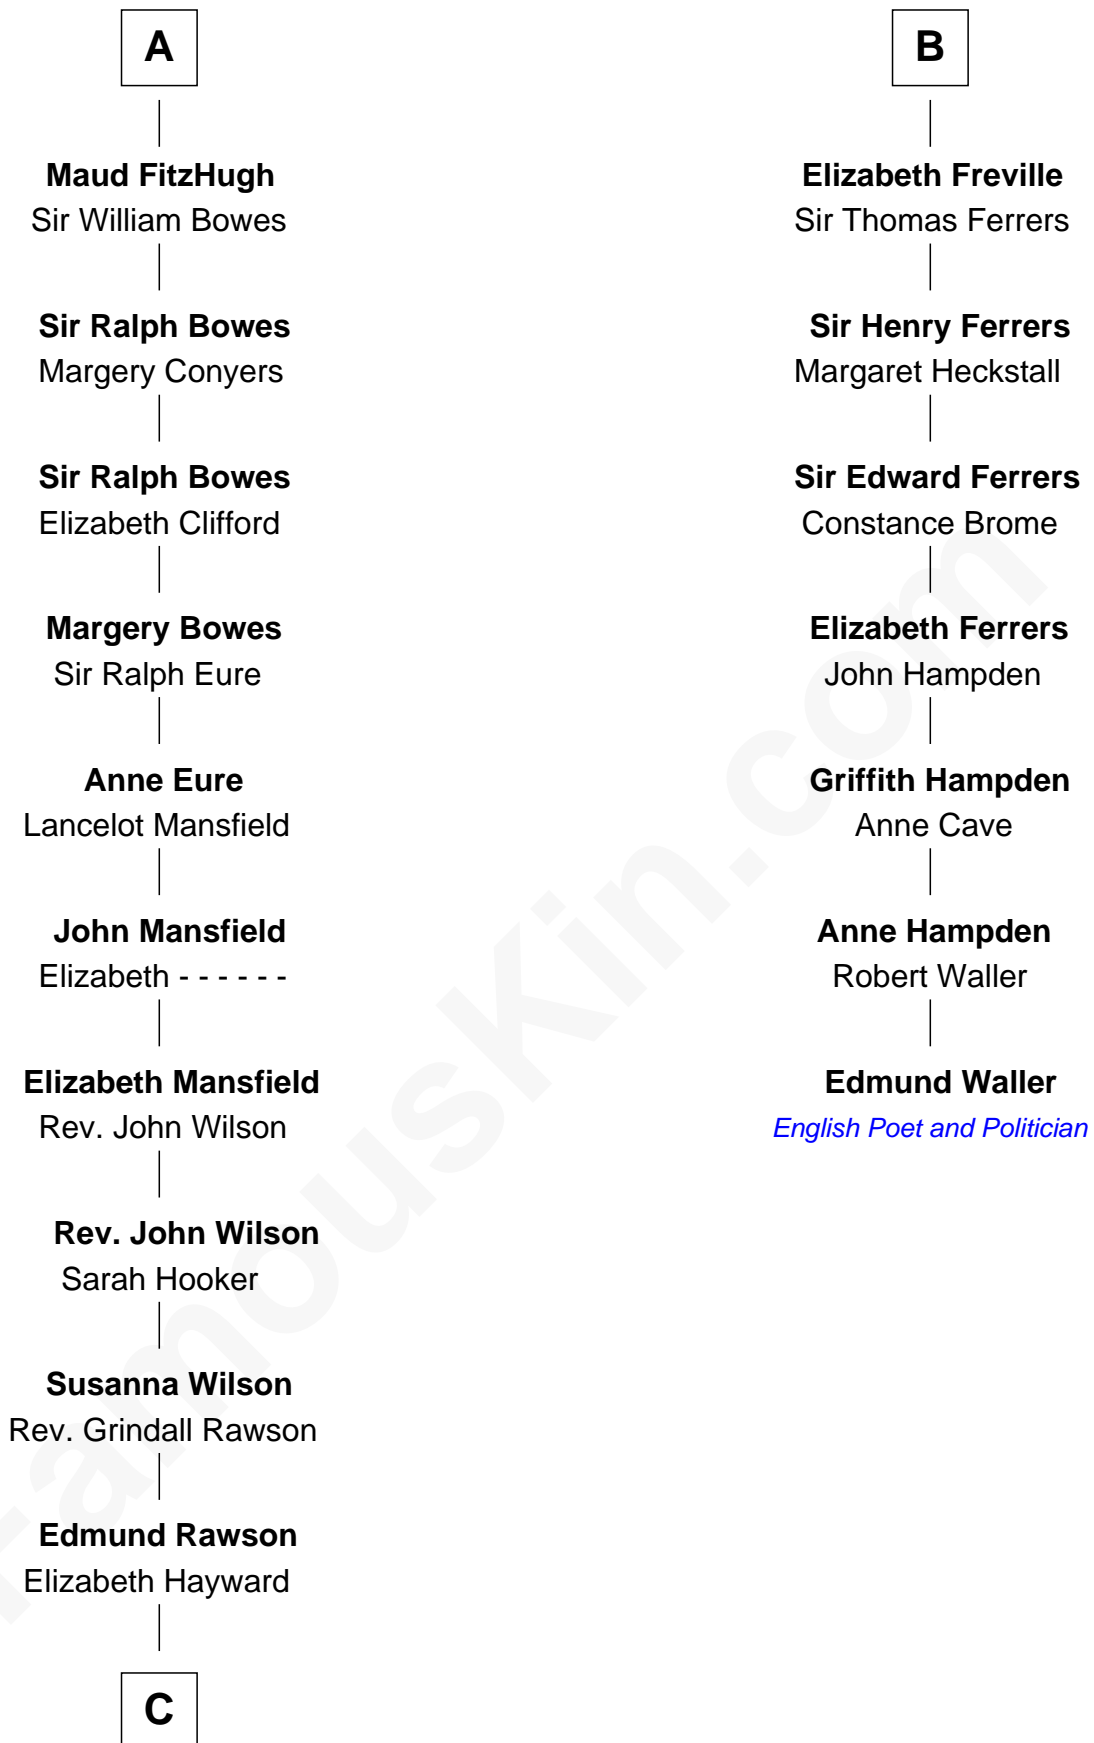

FamousKin.com
Relationship Chart of
William Howard Taft
27th U.S. President

13th cousin 8 times removed of
Edmund Waller
English Poet and Politician

C

Abner Rawson

Mary Allen

Rhoda Rawson

Aaron Taft

Peter Rawson Taft

Sylvia Howard

Alphonso Taft

Louisa Maria Torrey

William Howard Taft

27th U.S. President

FamousKin.com